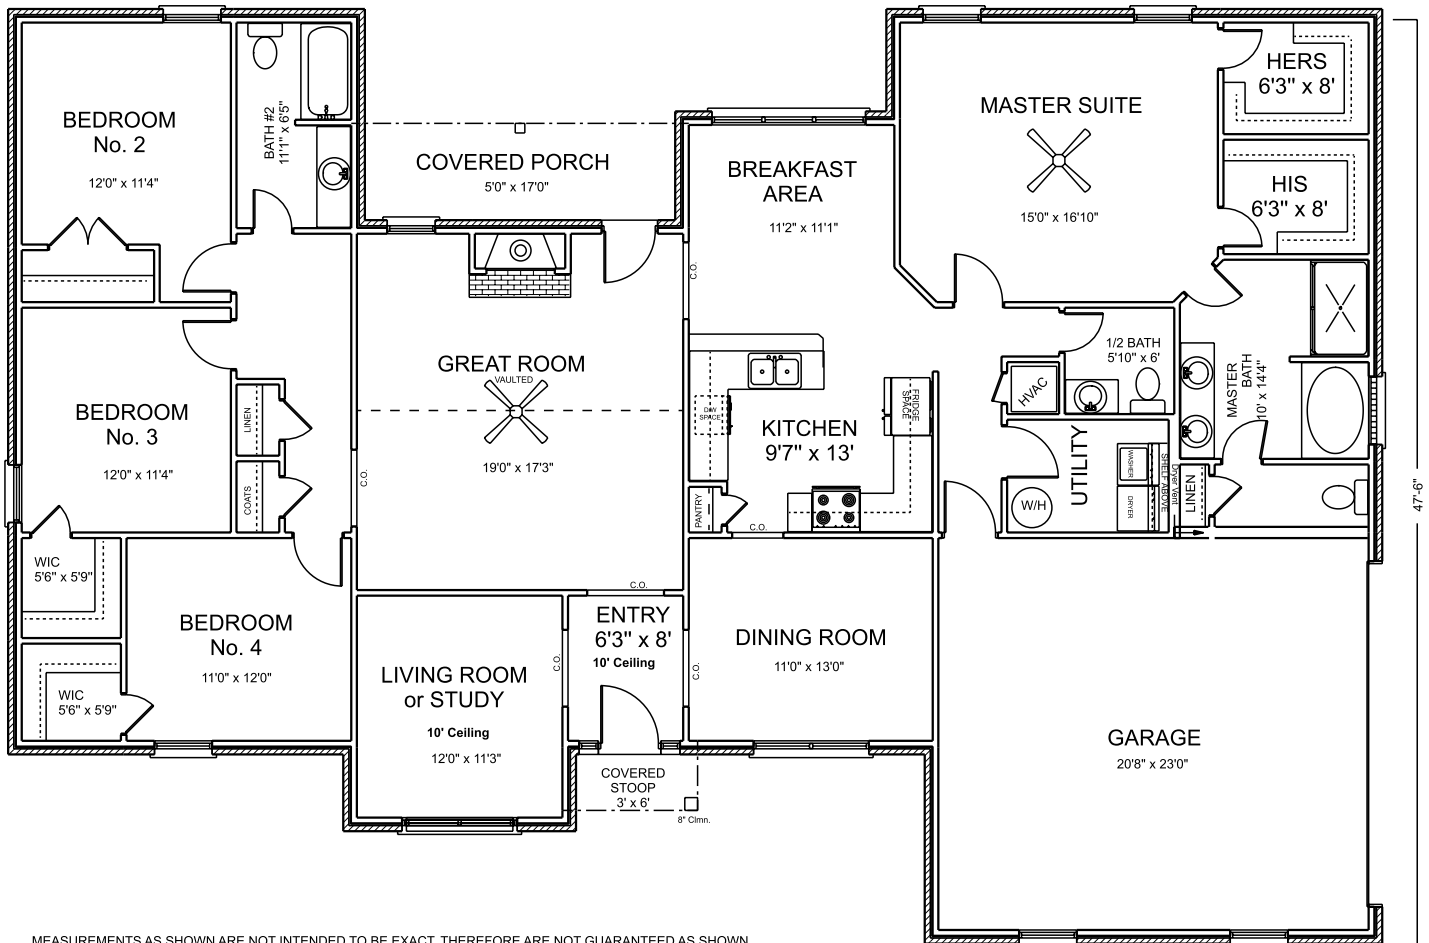

# THE HENLEY

Alabama Better Built Homes, Inc.  
 2203 Howard Murfee Blvd.  
 Prattville, AL 36066  
 1-334-285-6380

2331 Sq. Ft. Living  
 100 Sq. Ft. Porch  
 488 Sq. Ft. Garage

\$  
 Subject to change  
 Date: 8/2019  
 Initials: C.S

MEASUREMENTS AS SHOWN ARE NOT INTENDED TO BE EXACT, THEREFORE ARE NOT GUARANTEED AS SHOWN