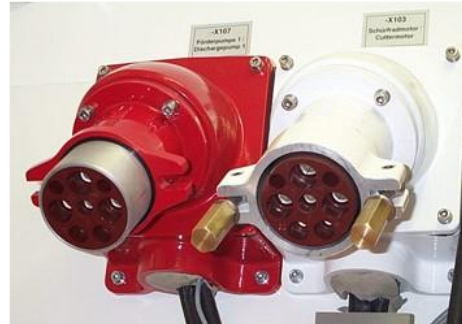

## Cord Sets Power & Control

**240 Amp x 1 kV Power Cords**

Cord Sets pre-wired or assemble on your own cable  
Submersible and Explosion Proof Ratings  
Robust and perfect for Pipe Jacking projects, Field Repairable

**Operation Cables  
Various Configurations**

**Power Cables  
1 kV x 160, 240 or 320 Amp**