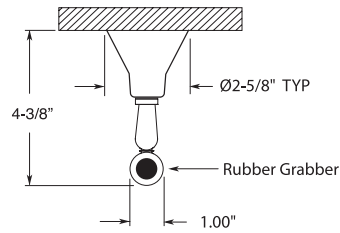

Robe Hook   ES.33RH

Towel Ring   ES.33TR

$75 $85