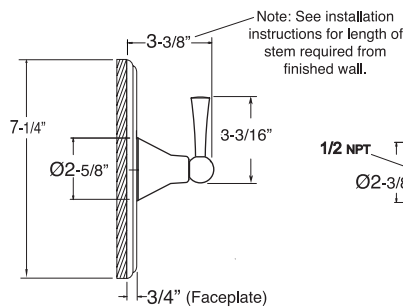

List Price

Group I   Group II

$795

$975

ES.003464

$475

$505

ES.003464T

$270

$300

$205

$205

$525

$595

ES.003468T

$320

$390

ES.30.800

$205

$205