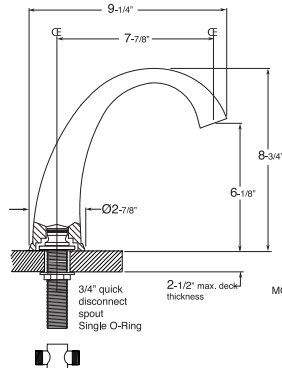

List Price

ES.011508

Group I
$395

Group II
$445

NOTE: Spout and valves install through 1-1/4" diameter holes

ES.011577

$595

$695

NOTE: Spout and valves install through 1-1/4" diameter holes. Plumber to provide 3/4" supply lines to valves

ES.011593

$1185

$1365