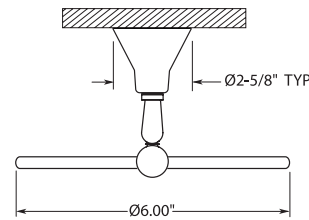

Paper Holder   ES.33PH

$115 $135