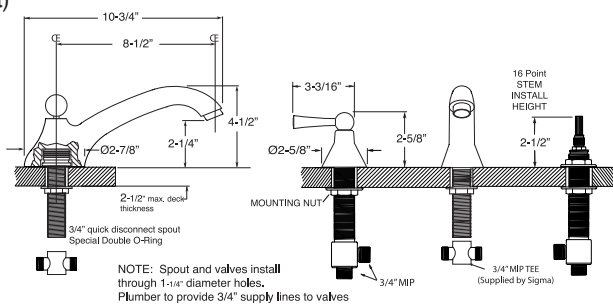

ES.033477

$595

$695

Roman Tub Set w/ Diverter & Handshower (Quick Connect)