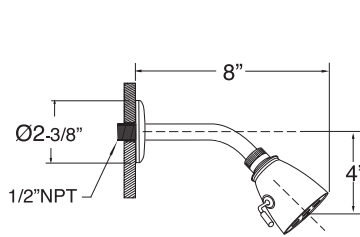

Rough Valve

$525

$595

ES.003468T

$320

$390

$205

$205