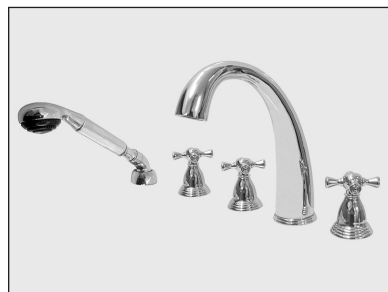

List Price

ES.011508

Group I
$395

Group II
$445

NOTE: Spout and valves install through 1-1/4" diameter holes

ES.011577

$595

$695

NOTE: Spout and valves install through 1-1/4" diameter holes. Plumber to provide 3/4" supply lines to valves

ES.011593

$1185

$1365