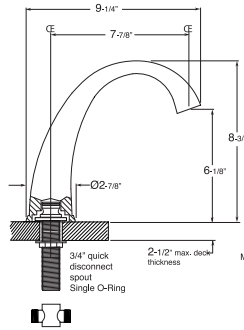

Roman Tub Set
(Quick Connect)

$1185

$1365