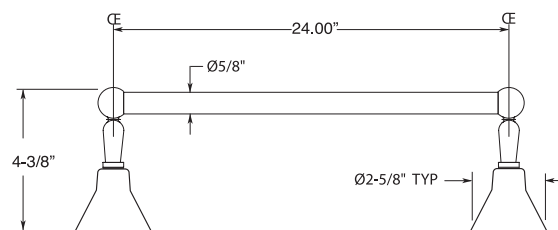

24" Towel Bar ES.33TB

\$115 \$135

ENCORE

Product Information

- All lav spouts shipped with low-flow 1.5 gpm aerators.
- All showerheads shipped with 2.5 gpm flow restrictors. Water Smart shower heads with lesser flow, such as 2.0 gpm or 1.5 gpm, are available by request at time of order.
- No minimum order required.
- Valves able to ship ahead.
- Finished and assembled in USA.