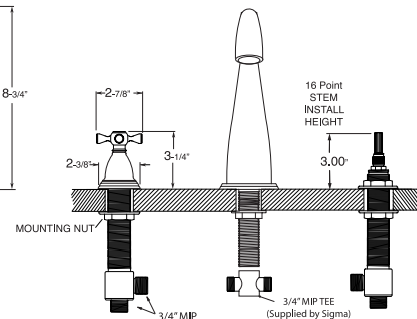

$595

$695

NOTE: Spout and valves install through 1-1/4" diameter holes. Plumber to provide 3/4" supply lines to valves