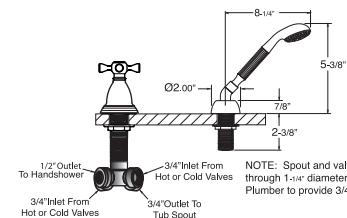

$1185

$1365