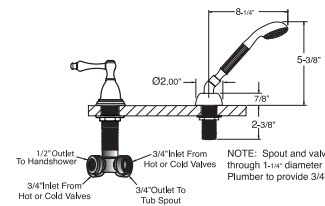

List Price

Group I	Group II

ES.011708

$395

$445

NOTE: Spout and valves install through 1-1/4" diameter holes

ES.011777

$595

$695

Roman Tub Set w/ Diverter
& Handshower
(Quick Connect)

$1185

$1365