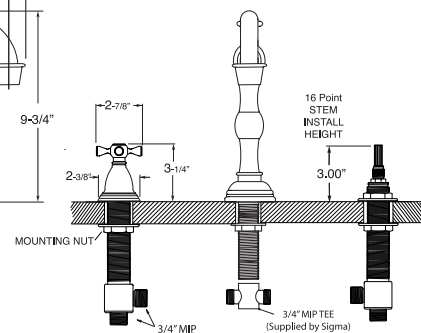

NOTE: Spout and valves install through 1-1/4" diameter holes. Plumber to provide 3/4" supply lines to valves

List Price

		Group I	Group II	
	<p>Roman Tub Set w/ Diverter & Handshower (Quick Connect)</p>	<p>ES.021593</p>	<p>\$1185</p>	<p>\$1365</p>
<p>Technical diagrams for Roman Tub Set showing dimensions and installation details. Dimensions include: 13-3/8", 11-3/8", 9-3/4", 5-3/8", 2-7/8", 2-3/8", 3-1/4", 3.00", 8-1/4", 5-3/8", 7/8", 2-3/8". Labels include: 3/4" quick disconnect spout, Special Double O-Ring, 2-1/2" max. deck thickness, MOUNTING NUT, 16 Point STEM INSTALL HEIGHT, 3/4" MP, 1/2" Outlet To Handshower, 3/4" Inlet From Hot or Cold Valves, 3/4" Outlet To Tub Spout.</p> <p>NOTE: Spout and valves install through 1-1/4" diameter holes. Plumber to provide 3/4" supply lines to valves.</p>				
	<p>Bidet Set Complete</p>	<p>ES.001590</p>	<p>\$795</p>	<p>\$975</p>
<p>Technical diagrams for Bidet Set showing dimensions and installation details. Dimensions include: 2-7/8", 2-3/8", 3-1/4", 6-1/8", 3.00", 1-1/4", 1-3/8", 2.00", 12-1/2", 2-1/8", 1-1/4" Max, 2.00" Max, 6-3/4" MAX., CE, Ø1-3/8", Ø1-1/4". Labels include: 16 Point STEM INSTALL HEIGHT, Lift Rod, DIVERTER VALVE AND VACUUM BREAKER, Spray, From Diverter, CE, Ø1-1/4".</p> <p>Connections are for 1/2" IPS Flexible Supplies or 3/8" O.D. Bull-Nose Risers. 1/2" x 3/8" x 24" Flex Line Supplied. 1/2" x 12" Flex Line Supplied.</p>				
	<p>Pressure Balance Shower Set</p>	<p>ES.001564</p>	<p>\$475</p>	<p>\$505</p>
<p>Trim Only</p>	<p>ES.001564T</p>	<p>\$270</p>	<p>\$300</p>	
<p>Rough Valve</p>	<p>ES.30.800</p>	<p>\$205</p>		
<p>Technical diagrams for Pressure Balance Shower Set showing dimensions and installation details. Dimensions include: 8", 4", 7-1/4", 4.00", 2-7/8", 3/4" (Faceplate). Labels include: Ø2-3/8", 1/2"NPT, Note: See installation instructions for length of stem required from finished wall.</p>				
	<p>Pressure Balance Tub & Shower Set w/ Diverter Spout</p>	<p>ES.001568</p>	<p>\$525</p>	<p>\$595</p>
<p>Trim Only</p>	<p>ES.001568T</p>	<p>\$320</p>	<p>\$390</p>	
<p>Rough Valve</p>	<p>ES.30.800</p>	<p>\$205</p>		
<p>Technical diagrams for Pressure Balance Tub & Shower Set showing dimensions and installation details. Dimensions include: 8", 4", 7-1/4", 4.00", 2-7/8", 5-1/4", 1-1/4", 4-1/2", 1-1/4", CE. Labels include: Ø2-3/8", 1/2"NPT, Diverter, CE, 1-1/4".</p> <p>Note: See installation instructions for length of stem required from finished wall.</p>				