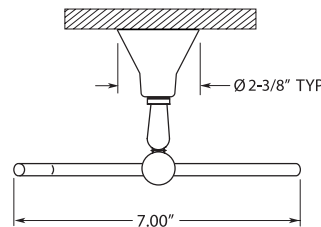

24" Towel Bar ES.33TB

\$115 \$135

ENCORE

Product Information

- All lav spouts shipped with low-flow 1.5 gpm aerators.
- All showerheads shipped with 2.5 gpm flow restrictors. Water Smart shower heads with lesser flow, such as 2.0 gpm or 1.5 gpm, are available by request at time of order.
- No minimum order required.
- Valves able to ship ahead.
- Finished and assembled in USA.