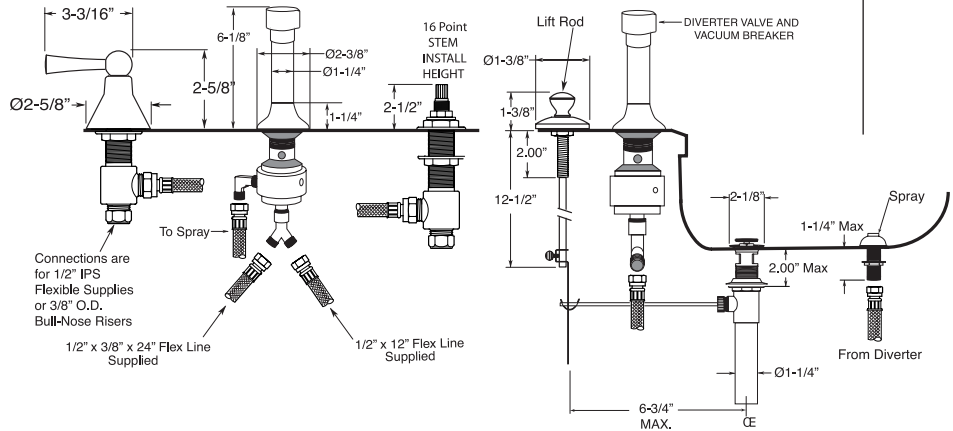

\$1365

List Price

Group I Group II

Bidet Set Complete

ES.003490

\$795

\$975

Pressure Balance Shower Set