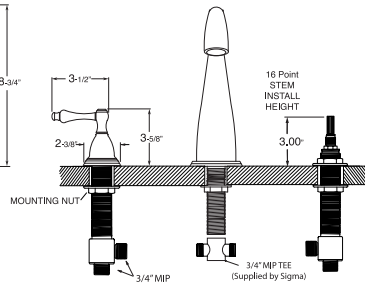

$1185

$1365