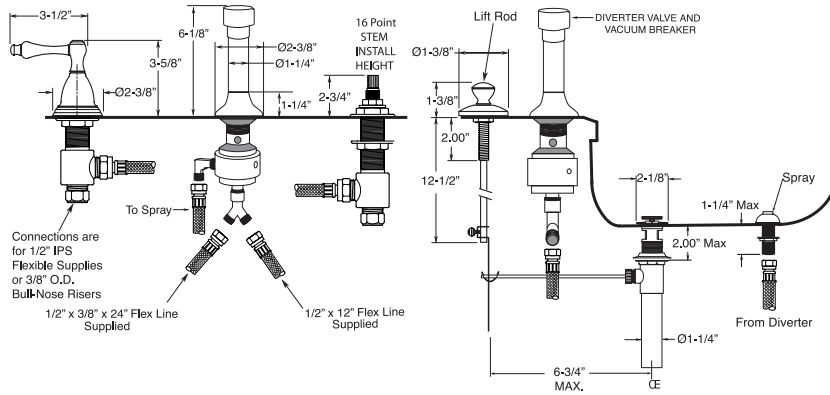

Bidet Set Complete

ES.001790

$795

$975

ES.001764

$475

$505

ES.001764T

$270

$300

ES.30.800

$205

$205