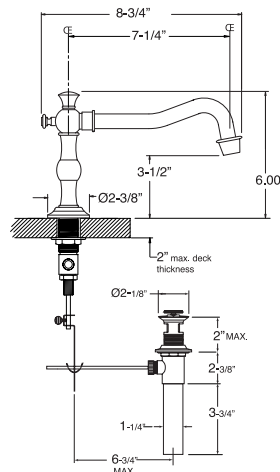

List Price

	Group I	Group II
--	---------	----------

Widespread Lav Faucet

ES.021508

\$445

\$495

NOTE: Spout and valves install through 1-1/4" diameter holes

Wall Vessel Lav Set