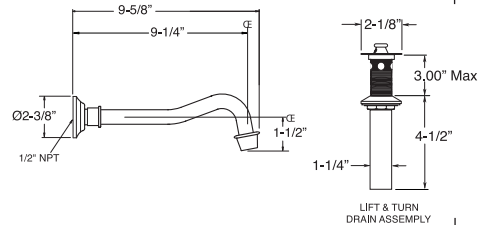

LIFT & TURN DRAIN ASSEMBLY