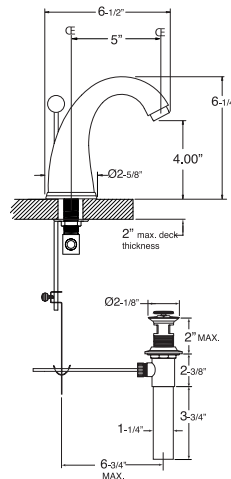

Widespread Lav Faucet

Roman Tub Set
(Quick Connect)

ES.011508