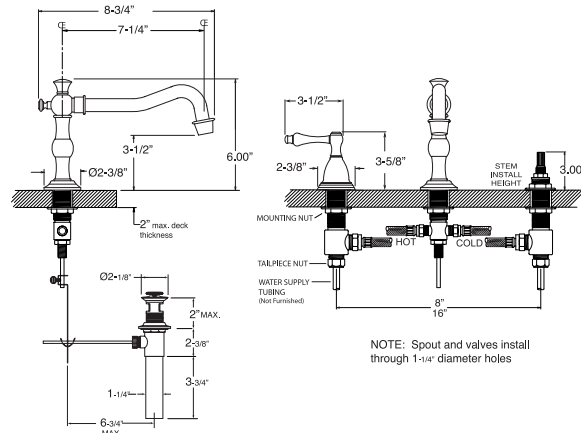

Widespread Lav Faucet

ES.021707

$495

$535