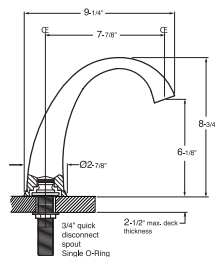

Roman Tub Set w/ Diverter
& Handshower
(Quick Connect)