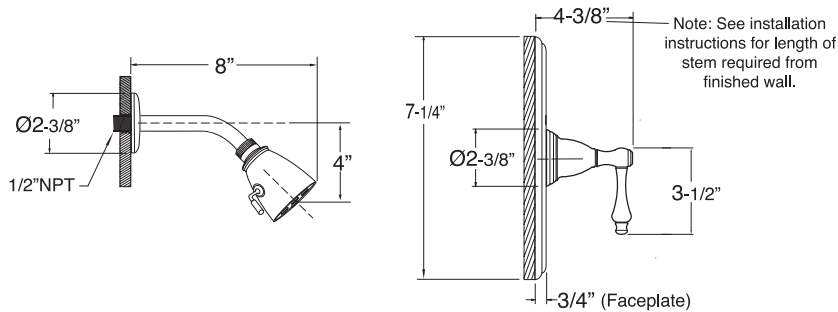

ES.001764

$475

$505

Trim Only

ES.001764T

$270

$300

Rough Valve

ES.30.800

$205

$205

Pressure Balance Tub & Shower Set w/Diverter Spout