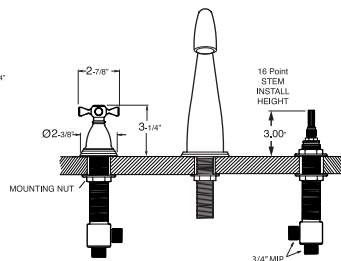

$1185

$1365