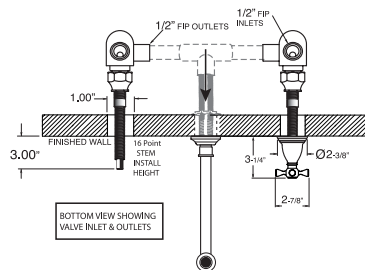

Wall Vessel Lav Set

LIFT & TURN DRAIN ASSEMBLY