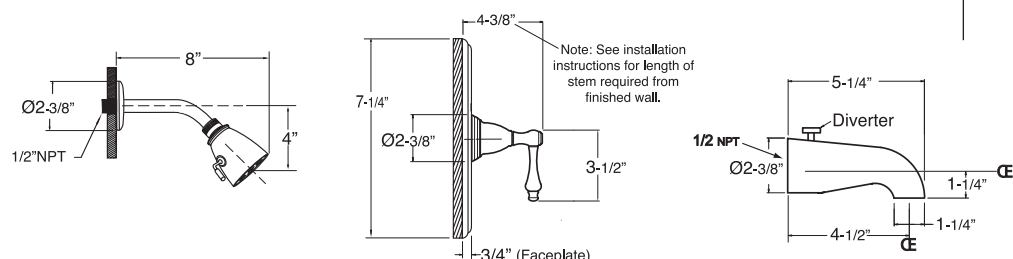

List Price

		Group I	Group II
--	--	---------	----------

Pressure Balance Shower Set with Diverter, Handshower & Swivel Wall Bracket with Waterway

ES.001765

\$755

\$865

Trim Only

ES.001765T