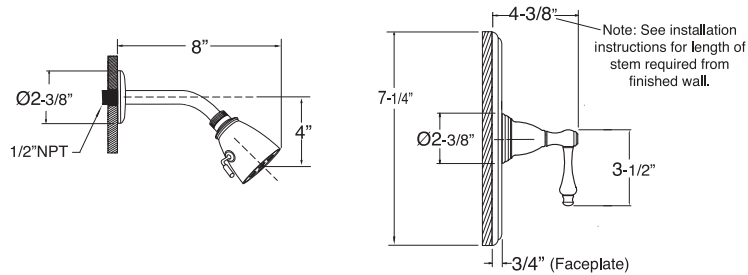

Rough Valve