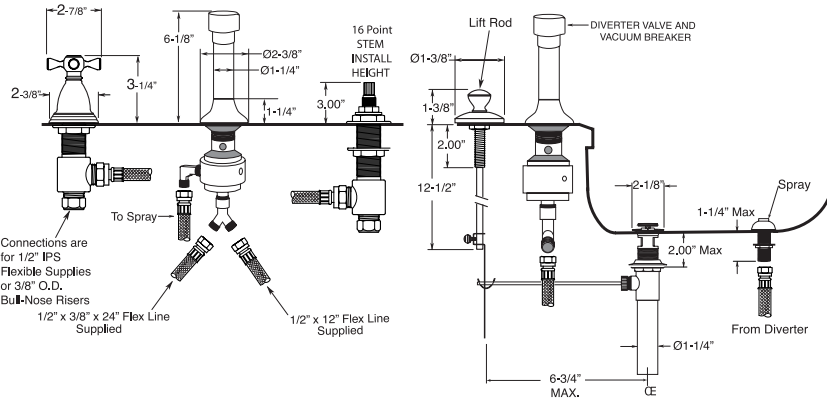

Bidet Set Complete

ES.001590

$795

$975

Pressure Balance Shower Set

ES.001564

$475

$505

ES.001564T

$270

$300

$205

$205