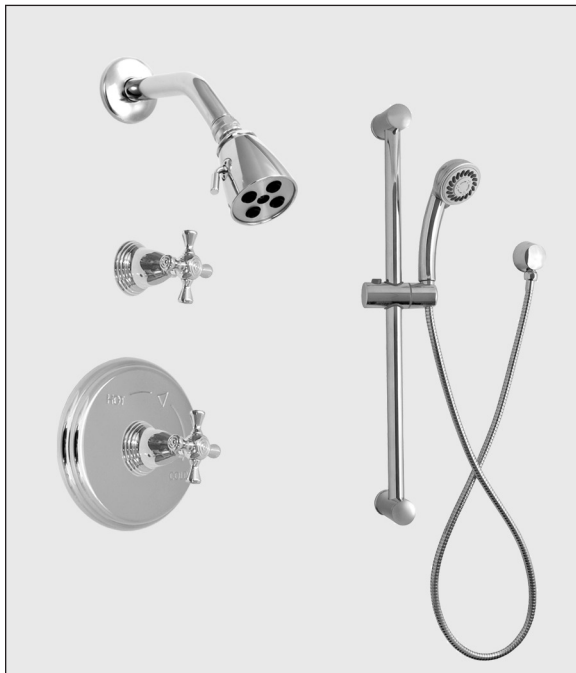

List Price

		Group I	Group II
--	--	---------	----------

Pressure Balance Shower Set
with Diverter, Handshower &
Swivel Wall Bracket
with Waterway

ES.001565

\$755

\$865

Trim Only

ES.001565T

\$440

\$550

Rough Valve Kit

ES.30.801

\$315

Pressure Balance Shower Set
with Diverter, Handshower &
Sidebar

ES.001566

\$755