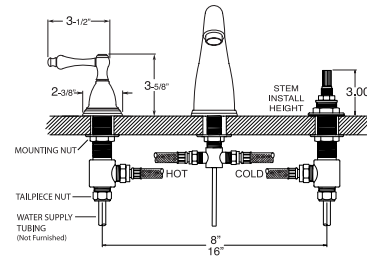

NOTE: Spout and valves install through 1-1/4" diameter holes