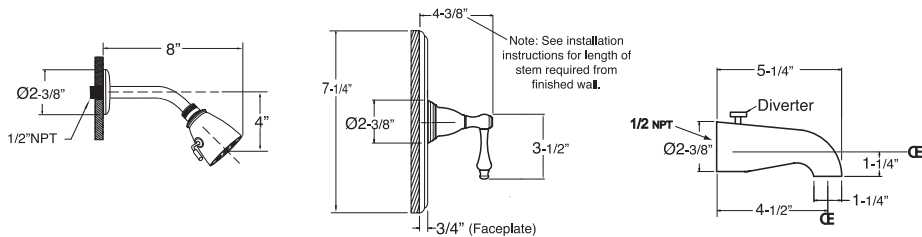

\$320

\$390

Rough Valve

ES.30.800

\$205

\$205

Pressure Balance Shower Set
with Diverter, Handshower &
Swivel Wall Bracket
with Waterway

ES.001765