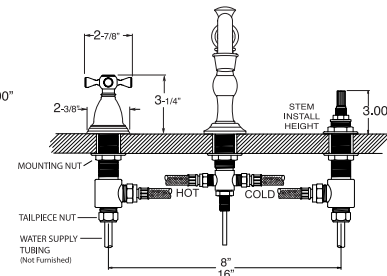

List Price

	Group I	Group II
--	---------	----------

Widespread Lav Faucet

ES.021508

\$445

\$495

NOTE: Spout and valves install through 1-1/4" diameter holes

Wall Vessel Lav Set