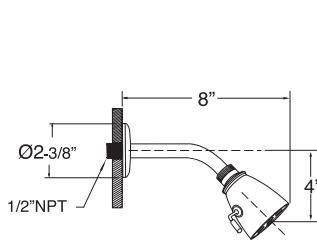

Rough Valve