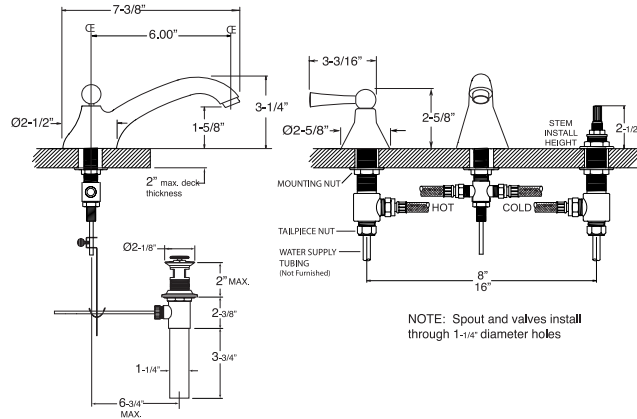

Widespread Lav Faucet

ES.033404

$225

$265