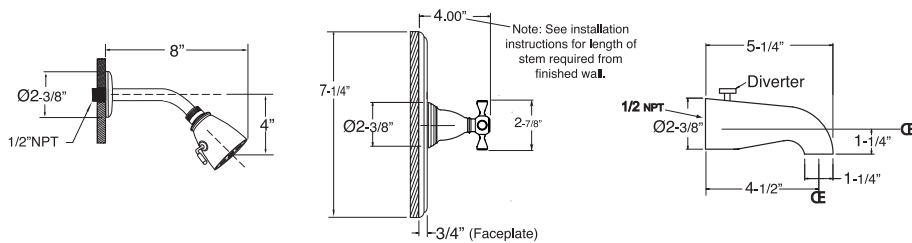

\$320

\$390

Rough Valve

ES.30.800

\$205

\$205

Pressure Balance Shower Set
with Diverter, Handshower &
Swivel Wall Bracket
with Waterway

ES.001565