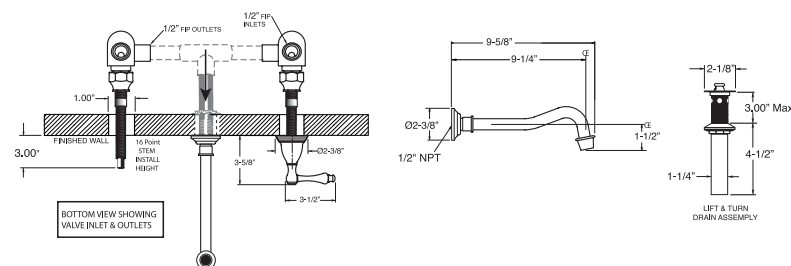

Wall/Vessel Lav Faucet

ES.021777

$695

$795