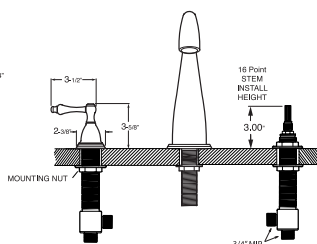

List Price

Group I	Group II

ES.011708

$395

$445

NOTE: Spout and valves install through 1-1/4" diameter holes

ES.011777

$595

$695

Roman Tub Set w/ Diverter
& Handshower
(Quick Connect)

$1185

$1365