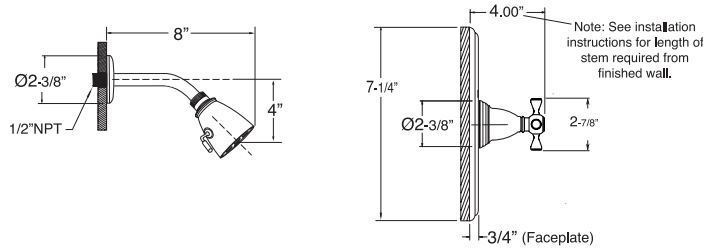

Rough Valve

ES.30.800