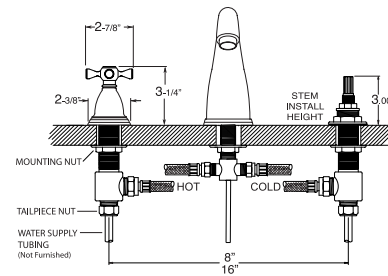

Group I
$395

Group II
$445

NOTE: Spout and valves install through 1-1/4" diameter holes