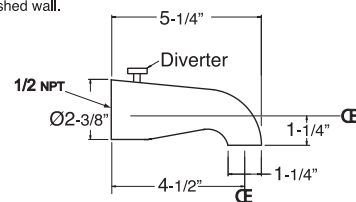

List Price

Group I   Group II

$795

$975

ES.003464

$475

$505

ES.003464T

$270

$300

$205

$205

$525

$595

ES.003468T

$320

$390

Rough Valve

ES.30.800

$205

$205