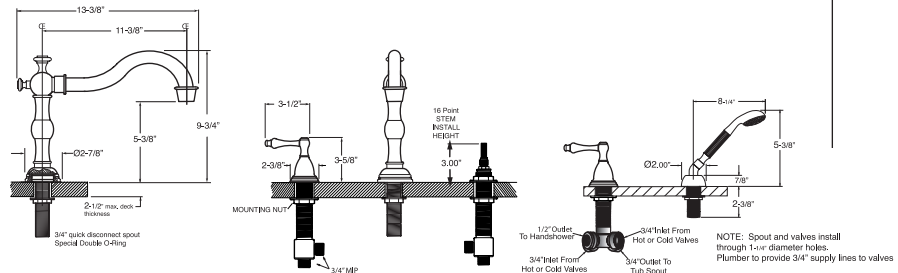

Roman Tub Set w/ Diverter & Handshower (Quick Connect)

ES.021793

$1185

$1365

Bidet Set Complete