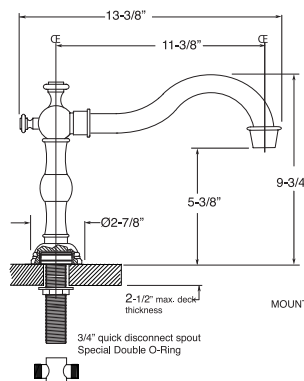

NOTE: Spout and valves install through 1-1/4" diameter holes. Plumber to provide 3/4" supply lines to valves

List Price

		Group I	Group II	
	<p>Roman Tub Set w/ Diverter & Handshower (Quick Connect)</p>	<p>ES.021593</p>	<p>\$1185</p>	<p>\$1365</p>
<p>Technical diagrams for Roman Tub Set showing dimensions and installation details. Dimensions include: 13-3/8", 11-3/8", 9-3/4", 5-3/8", 2-7/8", 2-3/8", 3-1/4", 3.00", 8-1/4", 5-3/8", 7/8", 2-3/8". Labels include: 3/4" quick disconnect spout, Special Double O-Ring, 2-1/2" max. deck thickness, MOUNTING NUT, 16 Point STEM INSTALL HEIGHT, 3/4" MP, 1/2" Outlet To Handshower, 3/4" Inlet From Hot or Cold Valves, 3/4" Outlet To Tub Spout.</p> <p>NOTE: Spout and valves install through 1-1/4" diameter holes. Plumber to provide 3/4" supply lines to valves.</p>				
	<p>Bidet Set Complete</p>	<p>ES.001590</p>	<p>\$795</p>	<p>\$975</p>
<p>Technical diagrams for Bidet Set showing dimensions and installation details. Dimensions include: 2-7/8", 2-3/8", 3-1/4", 6-1/8", 3.00", 1-1/4", 1-3/8", 2.00", 12-1/2", 2-1/8", 1-1/4" Max, 2.00" Max, 6-3/4" MAX., CE, Ø1-3/8", Ø1-1/4". Labels include: 16 Point STEM INSTALL HEIGHT, Lift Rod, DIVERTER VALVE AND VACUUM BREAKER, Spray, From Diverter, CE, Ø1-1/4".</p> <p>Connections are for 1/2" IPS Flexible Supplies or 3/8" O.D. Bull-Nose Risers. 1/2" x 3/8" x 24" Flex Line Supplied. 1/2" x 12" Flex Line Supplied.</p>				
	<p>Pressure Balance Shower Set</p>	<p>ES.001564</p>	<p>\$475</p>	<p>\$505</p>
<p>Trim Only</p>	<p>ES.001564T</p>	<p>\$270</p>	<p>\$300</p>	
<p>Rough Valve</p>	<p>ES.30.800</p>	<p>\$205</p>		
<p>Technical diagrams for Pressure Balance Shower Set showing dimensions and installation details. Dimensions include: 8", 4", 7-1/4", 4.00", 2-7/8", 3/4" (Faceplate). Labels include: Ø2-3/8", 1/2"NPT, Note: See installation instructions for length of stem required from finished wall.</p>				
	<p>Pressure Balance Tub & Shower Set w/ Diverter Spout</p>	<p>ES.001568</p>	<p>\$525</p>	<p>\$595</p>
<p>Trim Only</p>	<p>ES.001568T</p>	<p>\$320</p>	<p>\$390</p>	
<p>Rough Valve</p>	<p>ES.30.800</p>	<p>\$205</p>		
<p>Technical diagrams for Pressure Balance Tub & Shower Set showing dimensions and installation details. Dimensions include: 8", 4", 7-1/4", 4.00", 2-7/8", 5-1/4", 1-1/4", 4-1/2", 1-1/4", CE. Labels include: Ø2-3/8", 1/2"NPT, Diverter, CE, 1-1/4".</p> <p>Note: See installation instructions for length of stem required from finished wall.</p>				