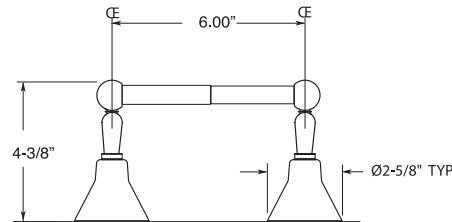

List Price
Group I   Group II

$55 $65

$75 $85

$115 $135

$105 $125

$115 $135