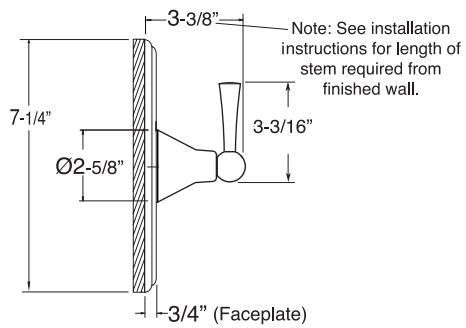

ES.30.800

ES.003468

$525

$595

ES.003468T

$320

$390

$205

$205