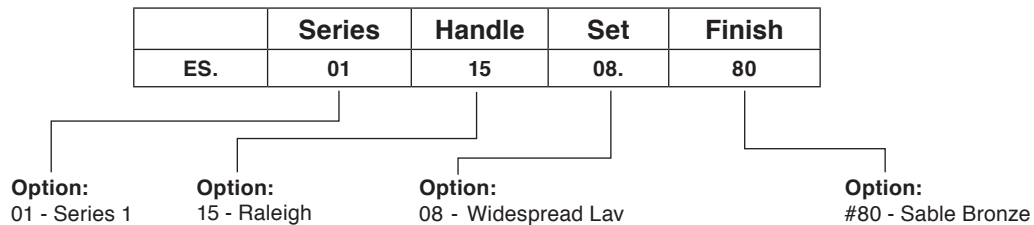

24" Towel Bar ES.33TB

\$115 \$135

ENCORE

Product Information

- All lav spouts shipped with low-flow 1.5 gpm aerators.
- All showerheads shipped with 2.5 gpm flow restrictors. Water Smart shower heads with lesser flow, such as 2.0 gpm or 1.5 gpm, are available by request at time of order.
- No minimum order required.
- Valves able to ship ahead.
- Finished and assembled in USA.

Product Designation

Example: ES.011508.80 or 01 Series with Raleigh handle in Sable Bronze

Finish Information

All Series Available in All 5 Standard Colors - IN STOCK for immediate shipment

GROUP I

- #26 - Chrome
- #49 - Polished Nickel Uncoated
- #80 - Sable Bronze