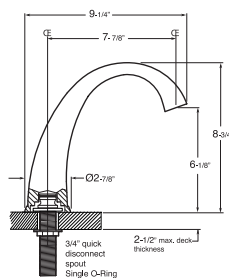

Roman Tub Set w/ Diverter
& Handshower (Quick Connect)

ES.011593