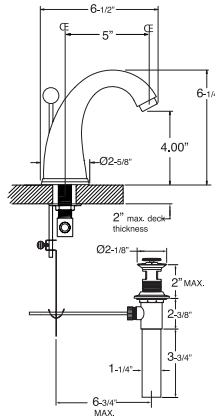

Widespread Lav Faucet

NOTE: Spout and valves install through 1-1/4" diameter holes