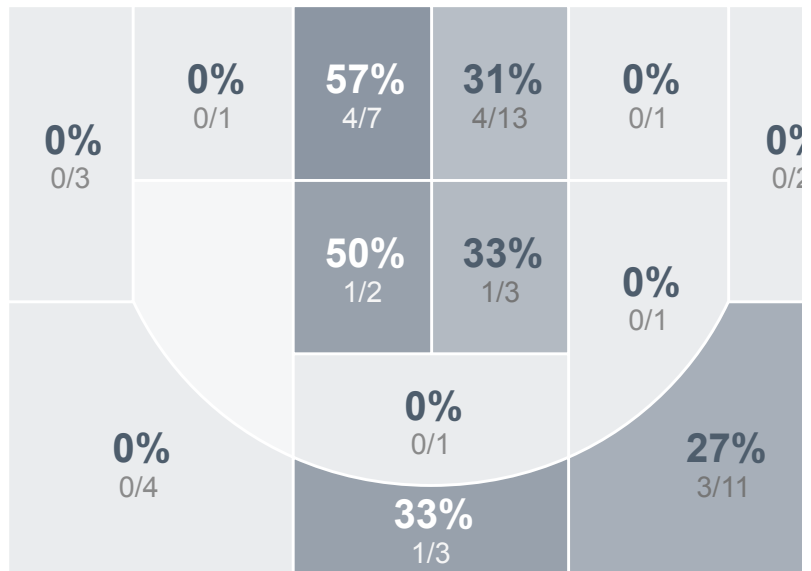

Jamestown High School