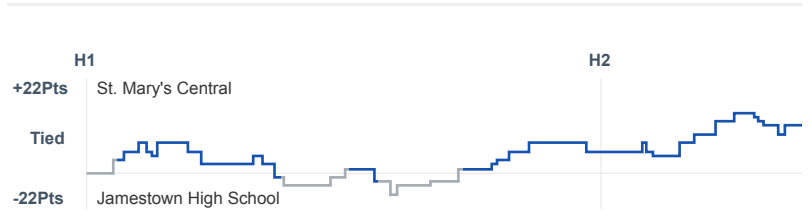

Box Score Report

St. Mary's Central vs Jamestown High School - Jan 23, 2018 - W 59-39

Period Stats

	1	2	
SMCHS	28	31	59
JHS	23	16	39

Run Graph

Team Stats

	SMCHS	JHS
Field Goal %	37.9%	26.9%
Effective Field Goal %	43.1%	30.8%
2FG Made/Attempted	16/48	10/29
2FG %	33.3%	34.5%
3FG Made/Attempted	6/10	4/23
3FG %	60.0%	17.4%
FT Made/Attempted	9/12	7/7
Free Throw Percentage	75.0%	100.0%
Points Per Possession	0.93	0.60
Transition Points	13	0
Points Off Turnovers	19	5
Second Chance Points	13	10
Points in the Paint	26	20
Offensive Rebounds	15	11
Defense Rebounds	27	22
Assists	13	12
Deflections	15	4
Steals	14	2
Blocks	3	1
Turnovers	15	21
Personal Fouls	9	12
Charges Taken	0	1