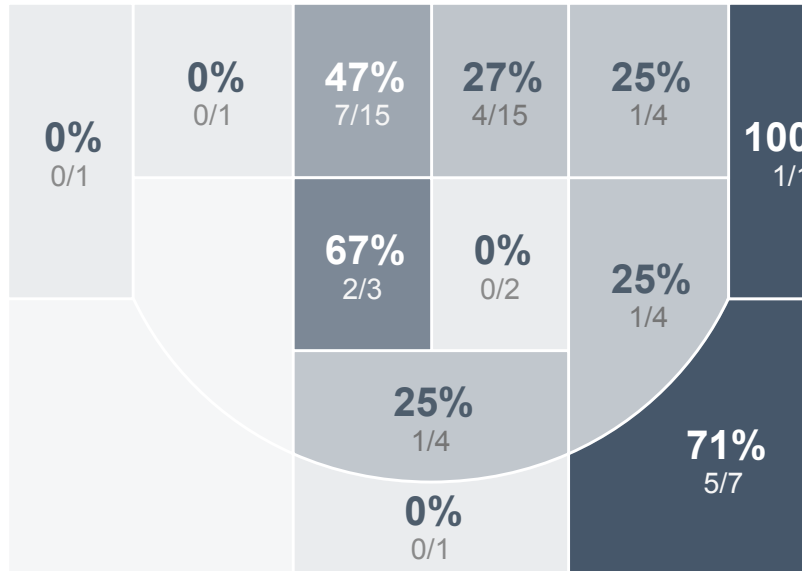

Team Stats

	SMCHS	JHS
Field Goal %	37.9%	26.9%
Effective Field Goal %	43.1%	30.8%
2FG Made/Attempted	16/48	10/29
2FG %	33.3%	34.5%
3FG Made/Attempted	6/10	4/23
3FG %	60.0%	17.4%
FT Made/Attempted	9/12	7/7
Free Throw Percentage	75.0%	100.0%
Points Per Possession	0.93	0.60
Transition Points	13	0
Points Off Turnovers	19	5
Second Chance Points	13	10
Points in the Paint	26	20
Offensive Rebounds	15	11
Defense Rebounds	27	22
Assists	13	12
Deflections	15	4
Steals	14	2
Blocks	3	1
Turnovers	15	21
Personal Fouls	9	12
Charges Taken	0	1

St. Mary's Central