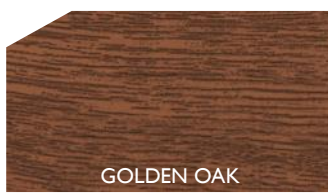

## INTRINSIC TIMBER LOOK SERIES - CHOOSE FROM THE TIMBER SHADES BELOW

AUSTRALIAN CEDAR\*

JARRAH\*

DARK OAK

MAHOGANY

ROSE MAHOGANY\*

SYDNEY BLUEGUM\*

GOLDEN OAK