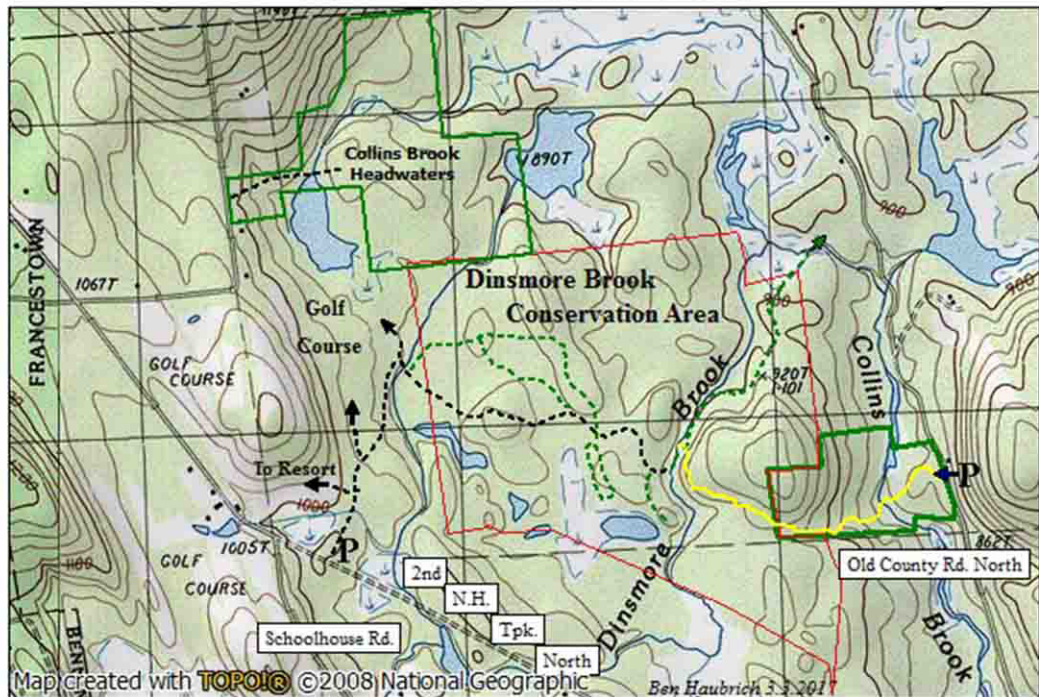

Miller - DBCA Connector Trail

**NATIONAL
GEOGRAPHIC**

0.0 0.5 1.0 miles
0.0 0.5 1.0 1.5 km

MN T

14½°

04/03/17