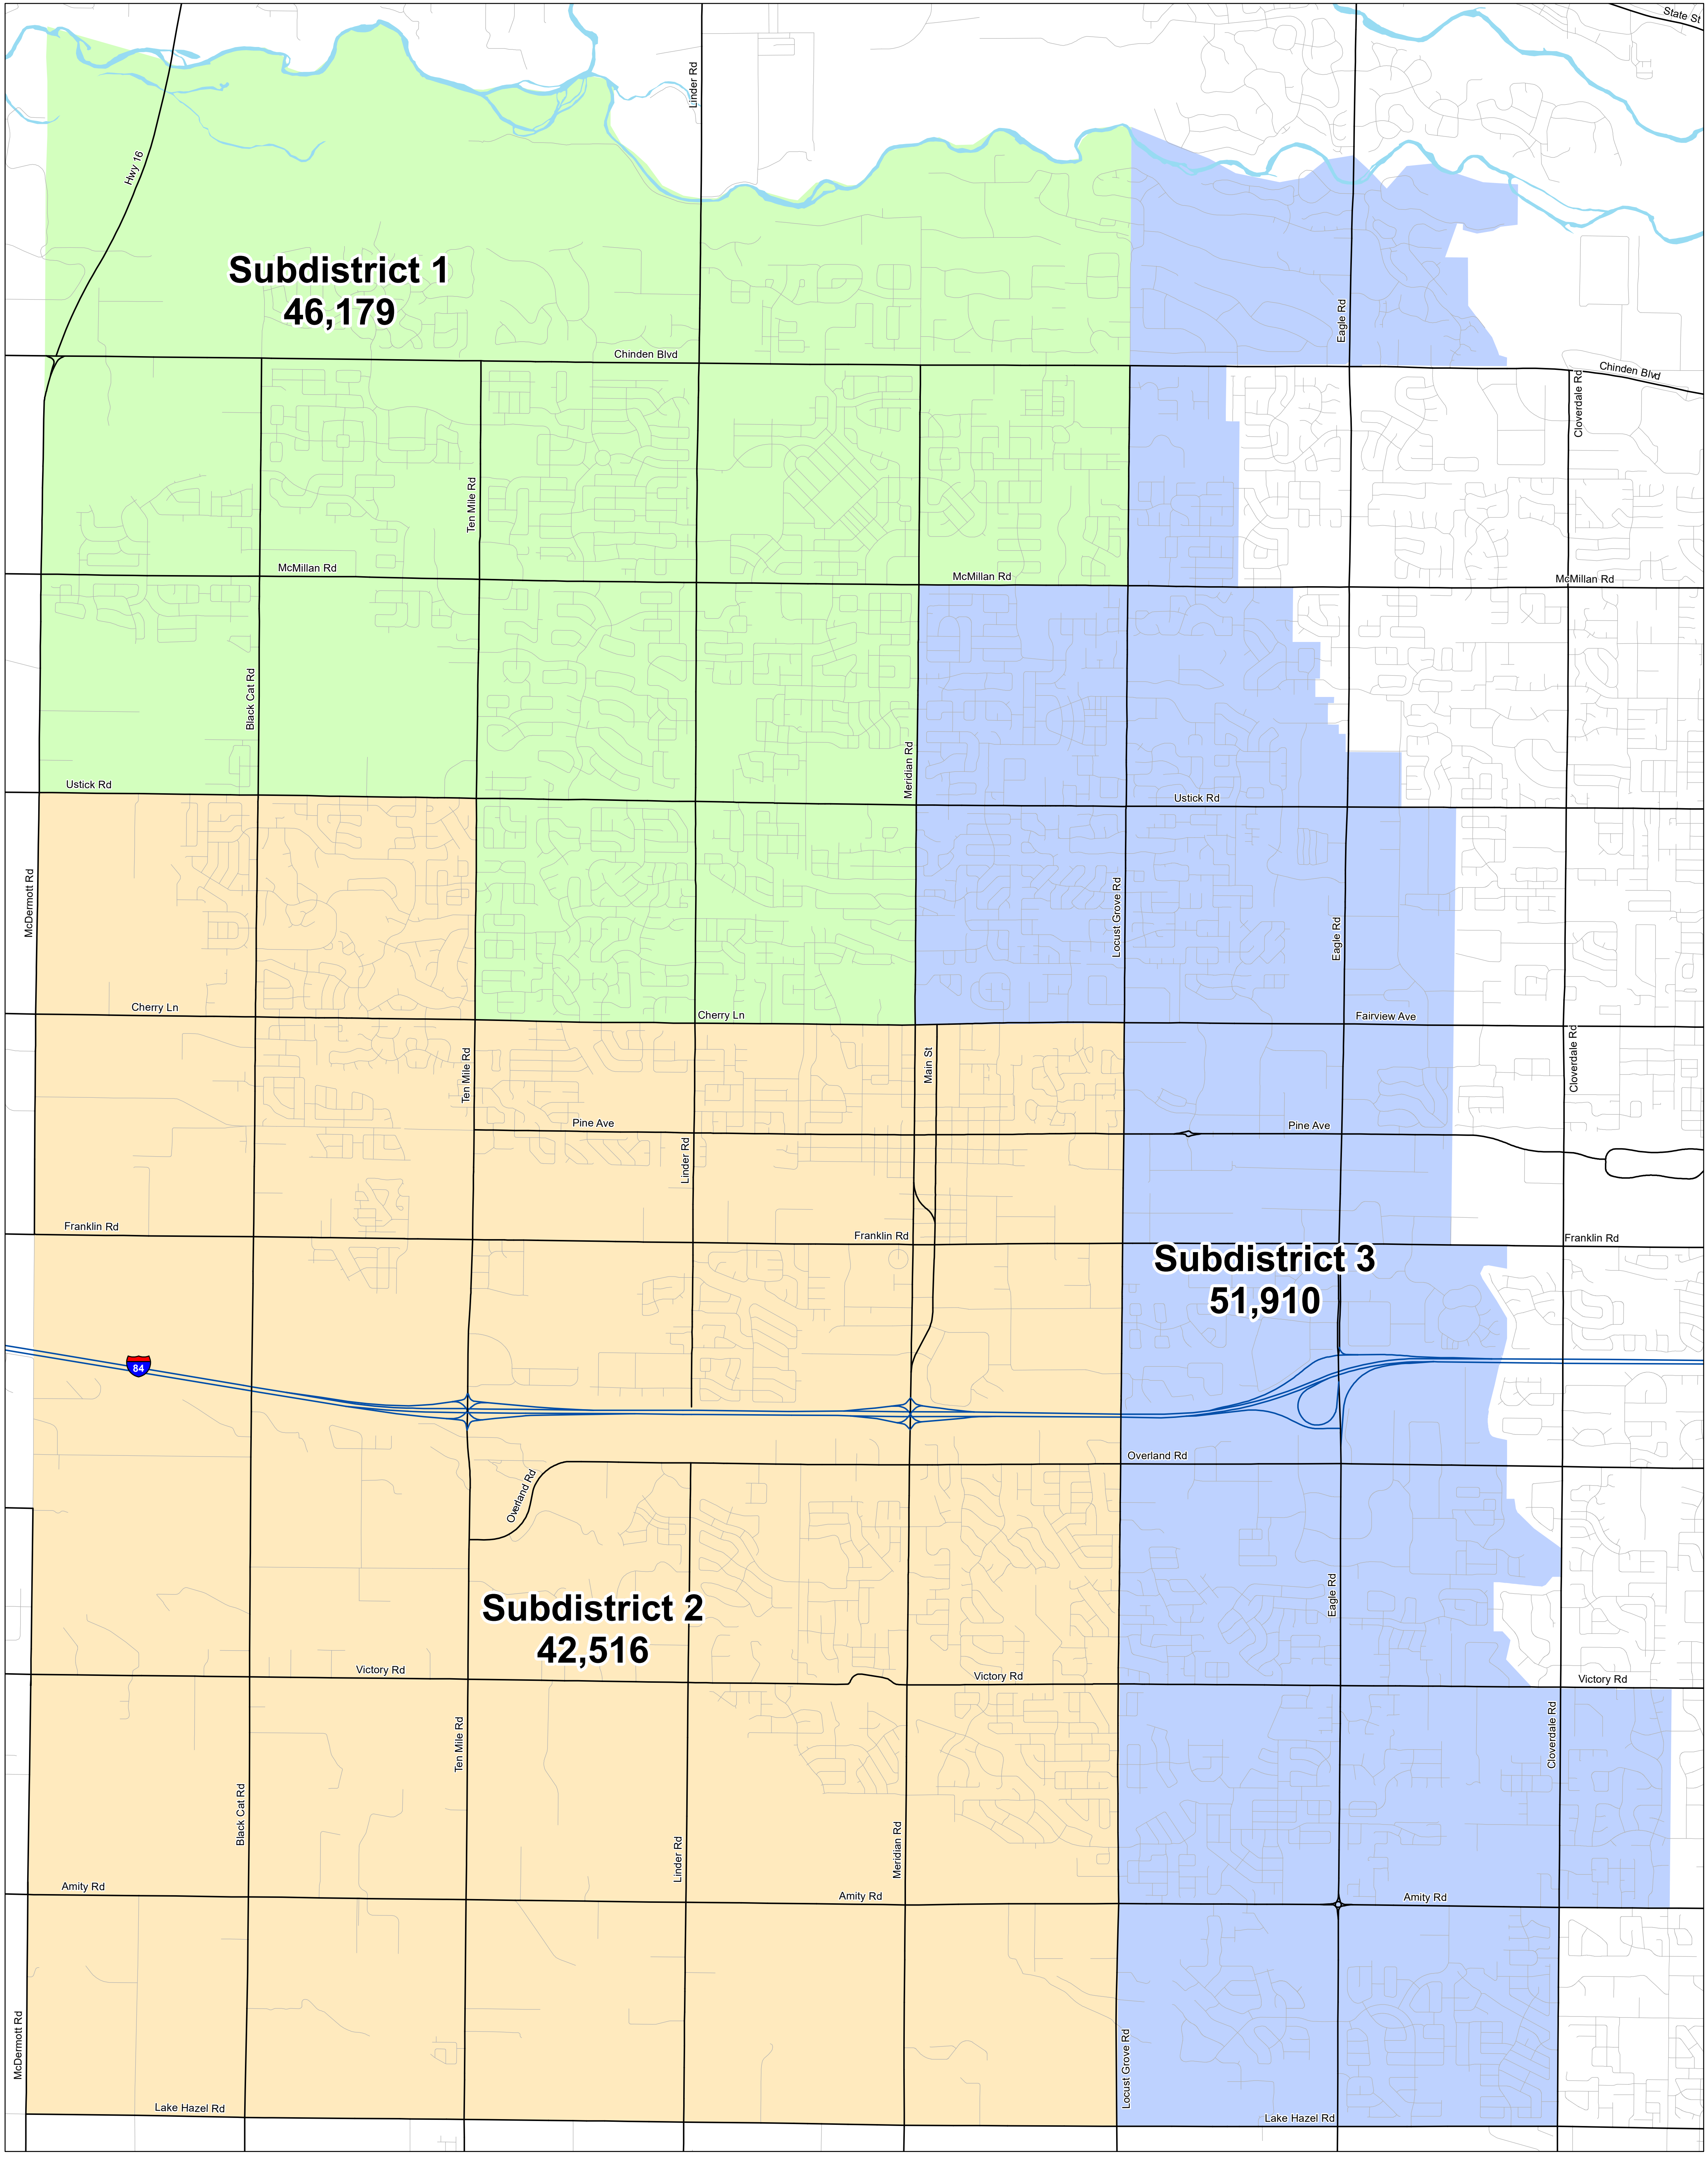

Western Ada Recreation District

2021 Population

- Subdistrict 1
- Subdistrict 2
- Subdistrict 3

Subdistrict 1
46,179

Subdistrict 3
51,910

Subdistrict 2
42,516