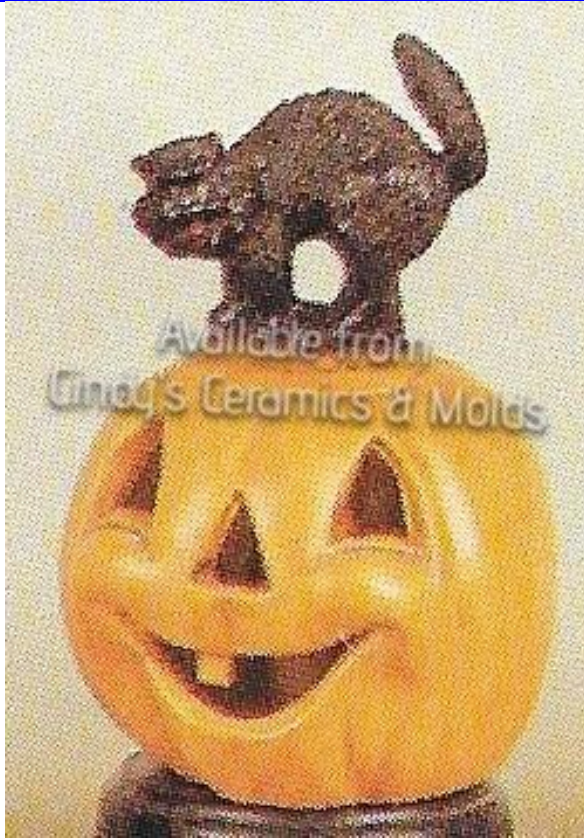

Cat on Corn Stack

KY-46A