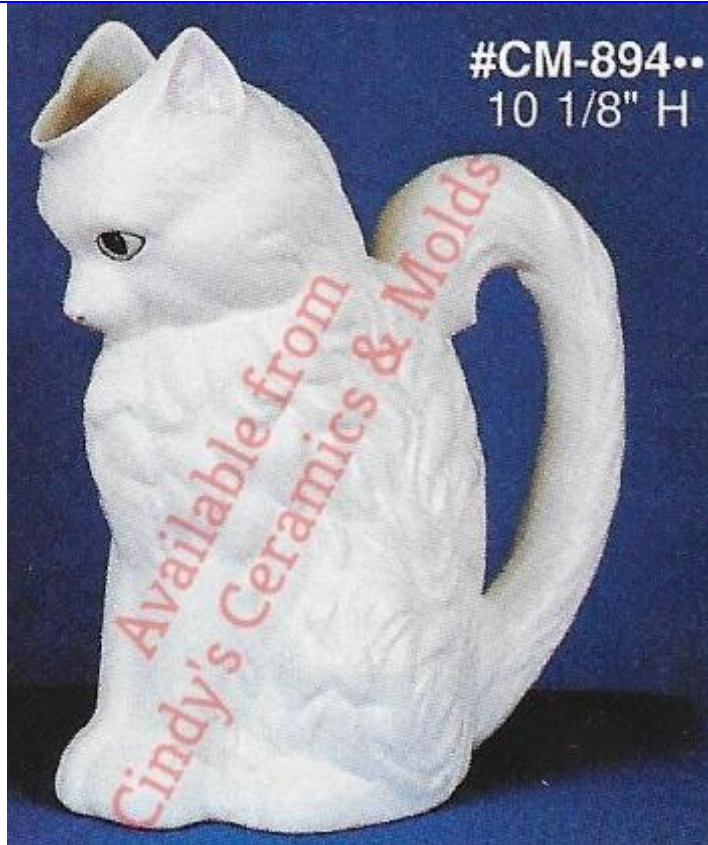

A-460

Kitty Cat Angel Ornament

3 5/8 High

3.50 each
(For additional discounts- see "Collectible Heirloom Ornaments Catalog)

A-485

Soft Sculptured Cat Ornament

2.25 High

3.50
(For additional discounts- see
"Collectible
Heirloom
Ornaments
Catalog)

CM-894

Cat Pitcher

10.125 High

21.40

X-131

5 1/4 Tall

10.00

Cat Christmas Tree (lightable!)