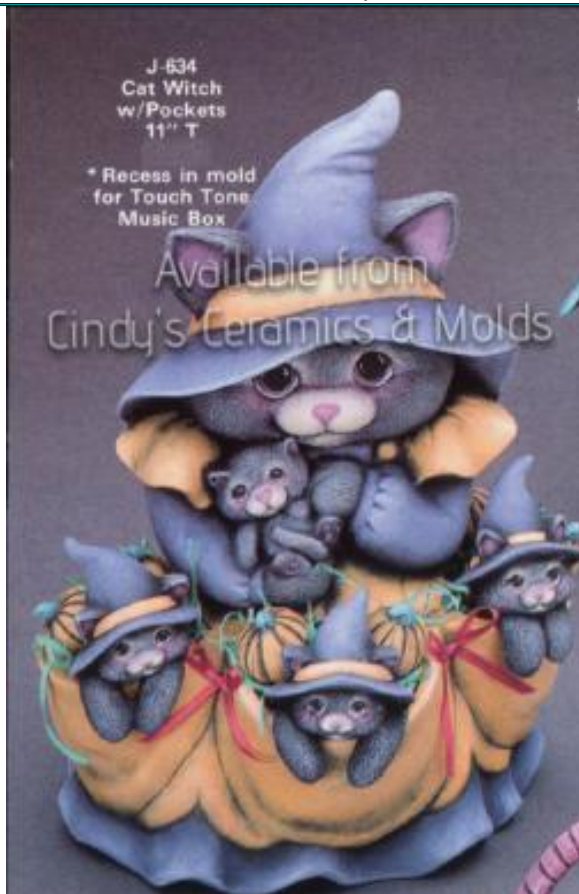

J-533

2 Tall

4.00 (set of two)

Kitten Attachments/ Ornaments (Two kittens, may be attached to many different pieces as shown above- baskets shown not currently available)

J-634/6

11 Tall

30.00

Cat Witch with Pockets & Kittens (pumpkins not included)