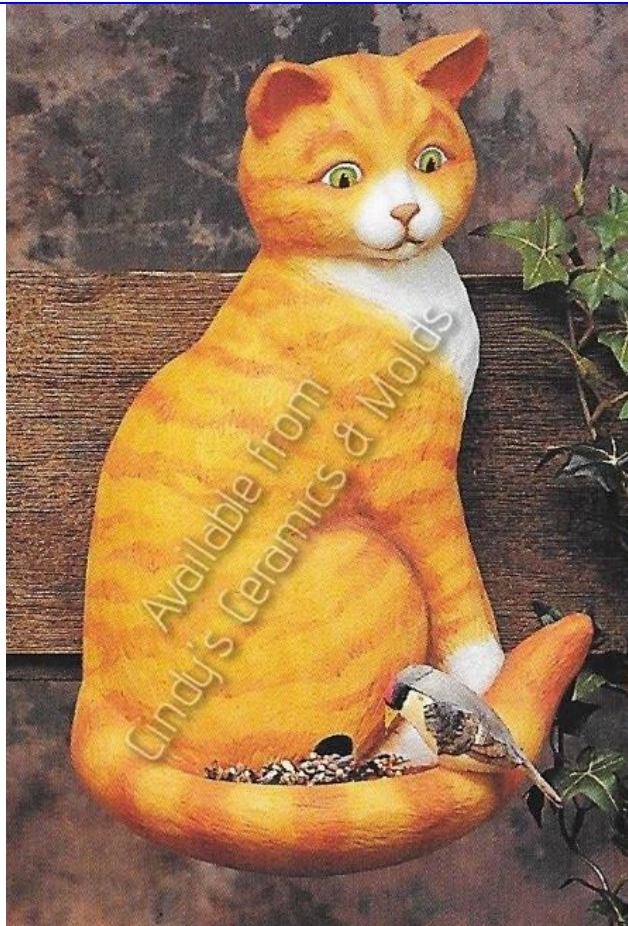

S-1396

7 Long & 2 Tall

9.40

Kitten & Mouse (mailbox and accessories not currently available)

S-1833

13 Tall

15.80

Cat Birdfeeder (Hole in back to fill with birdseed)