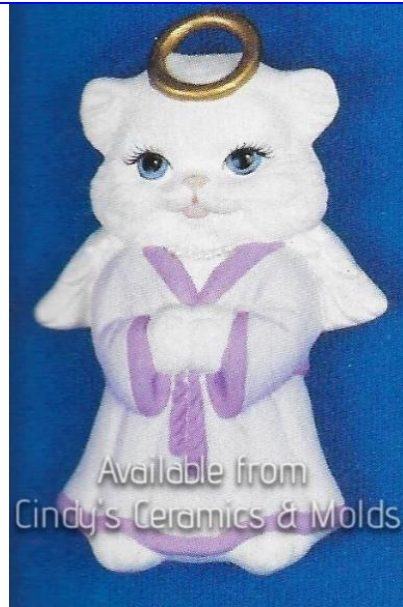

Kitty Cat Angel Ornament

3 5/8 High

3.50 each
(For additional discounts- see "Collectible Heirloom Ornaments Catalog)