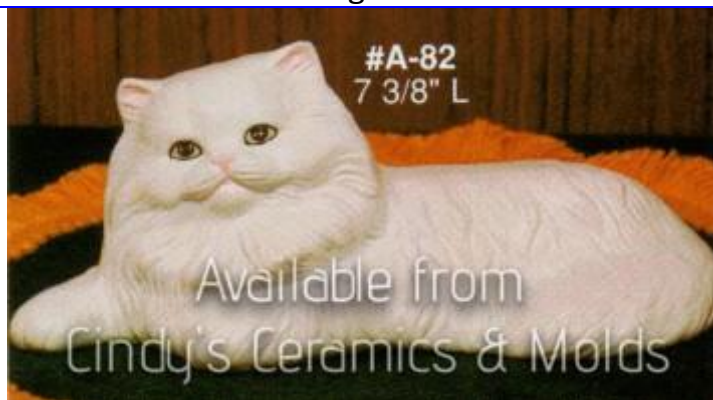

Available from
Cindy's Ceramics & Molds

2 7/8 by 7
3/8 Long

7.90

Lying Down Kitten