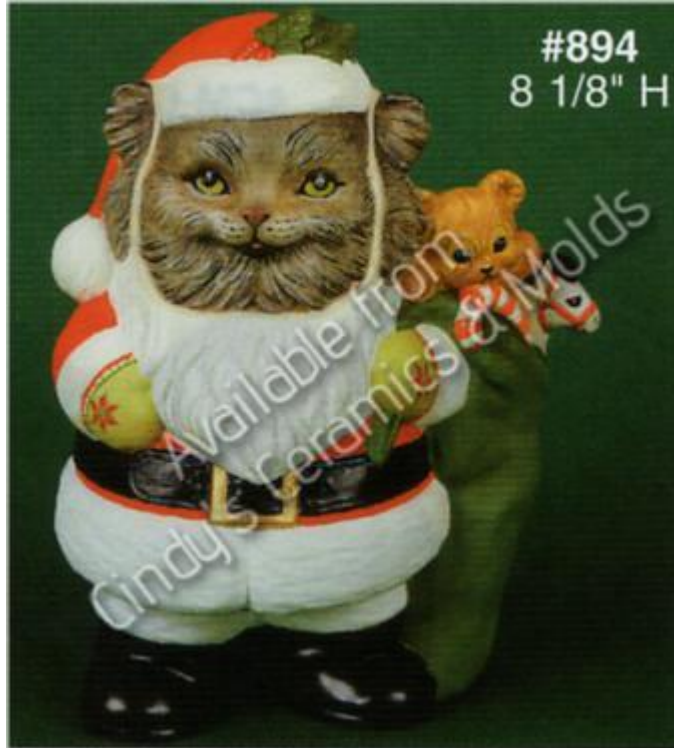

3.00 each; 10.00
(set of four)

ALB-894

8 1/8 Tall

14.25

Santa Cat

ALB-895