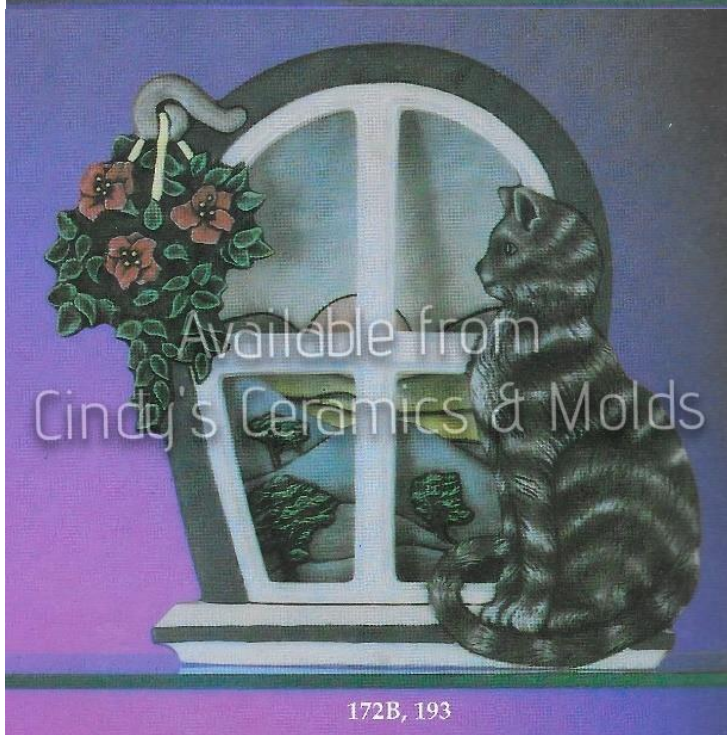

Cat Windowsill Silhouette Light (Sun background, shown with Flamingo; Flamingo not currently available)

TBM-193/B

Cat Windowsill Silhouette Light with Mountain Background (Shown Above with Mountain background)

10 by 9.5 Wide

30.75