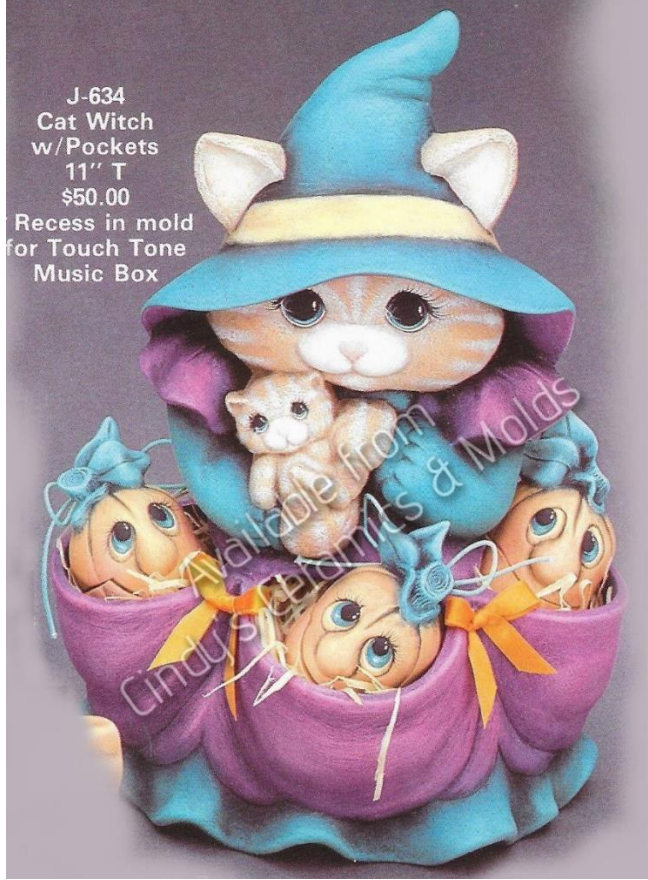

Cat Witch with Pockets & Pumpkins

J-634
Cat Witch
w/Pockets
11" T
$50.00
Recess in mold
for Touch Tone
Music Box