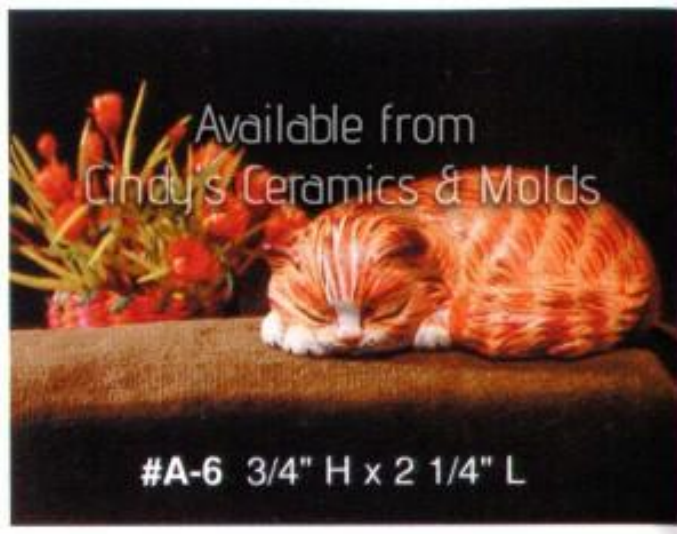

A-6

3/4 High by 2
1/4 Long

3.00

Sleeping Cat

A-80