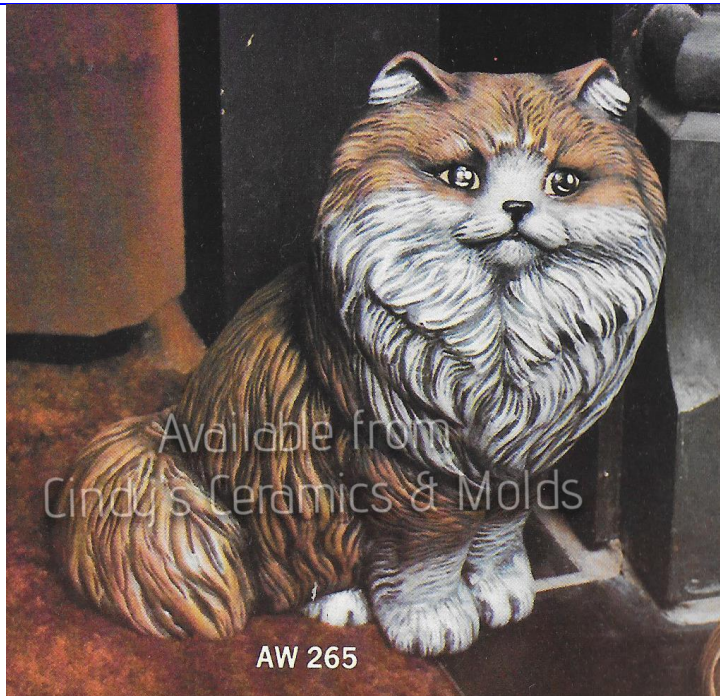

D-2198

5 High

7.90 (set of two)

Cat "Sno-kin" Ornaments

A-180

Kitten "Tuffy"

15.00

AW-265