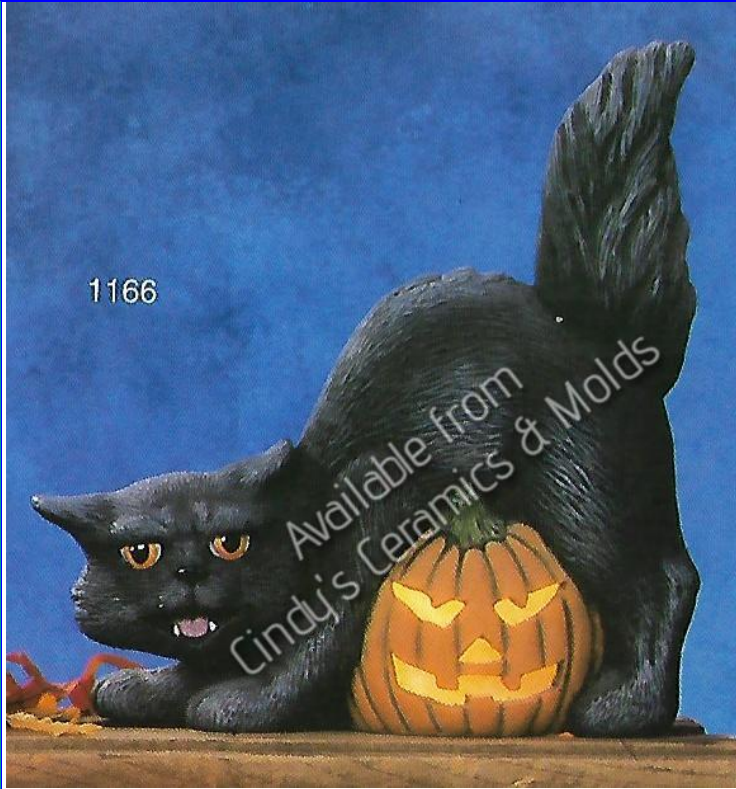

S-1166

11 Tall by 10 Wide

14.00

Cat Window Scene (Pumpkin Face cutout on both sides)

CE-1213