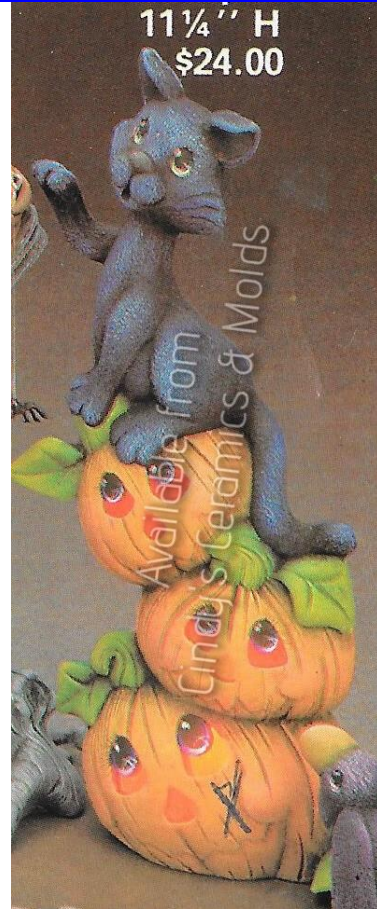

Cat on Pumpkin Stack

J-634/7

4 Tall

30.00

11 1/4" H
$24.00