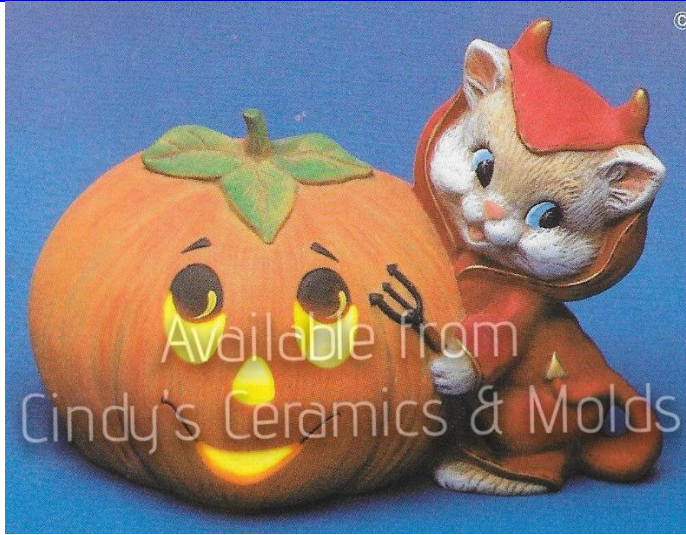

P-765

6.75 High

17.90

Devilish Kitten

P-766