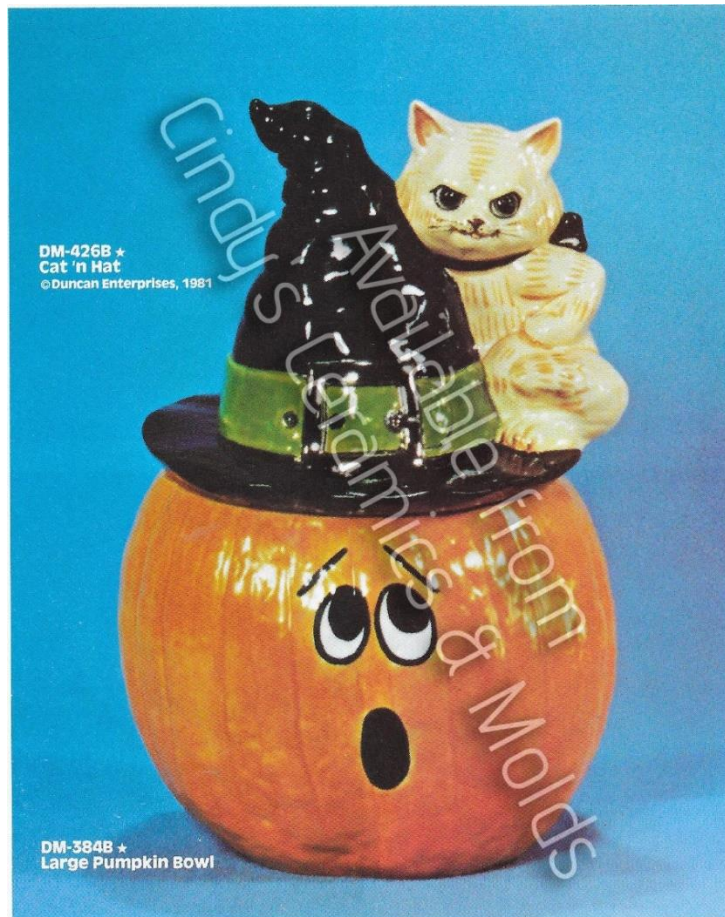

DM-64

5.75 Tall

6.80

Persian Cat

DM-148F

Valentine Kittens

8.00 (set of two)

DM-384/6B