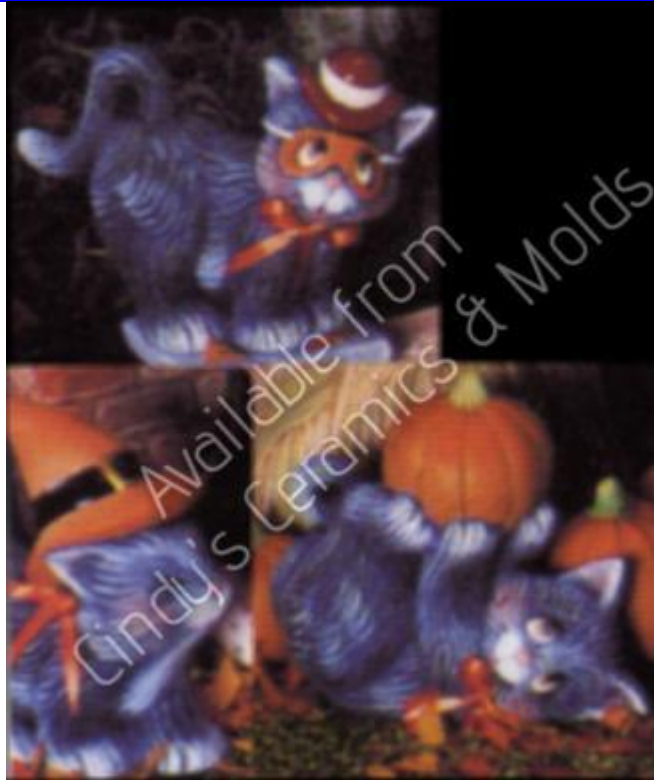

3 Tall

9.40

Halloween Kittens (set of three)