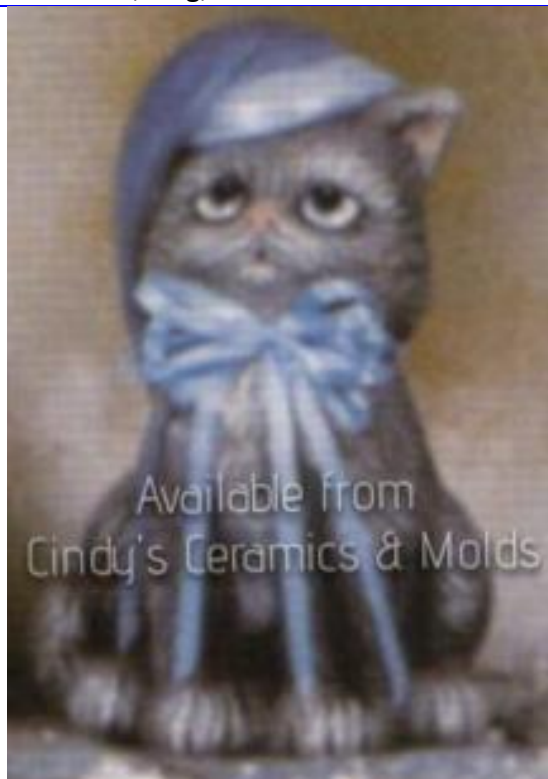

9 Tall

14.80

Musical Christmas Kitten