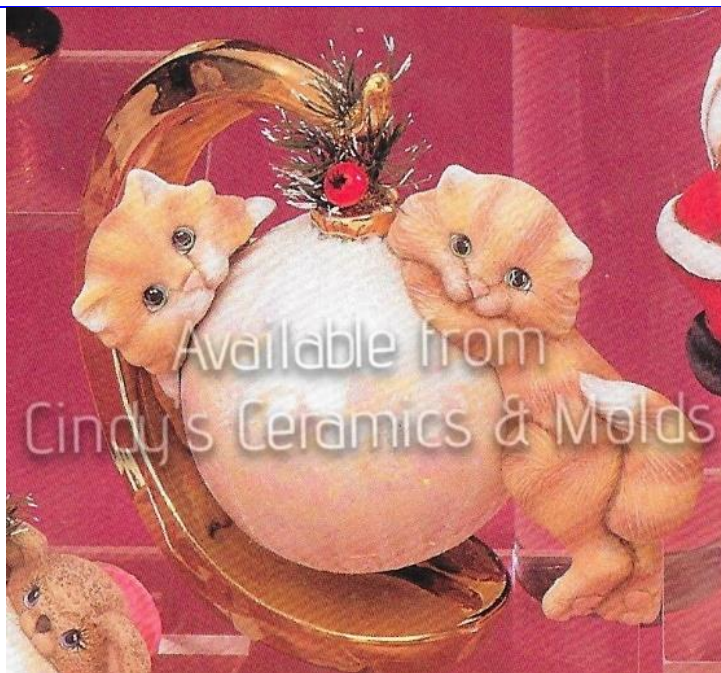

C-3087/93

Cat Lantern

6 High by 5
1/2 Square

26.10 (with extra
cutouts: 30.00)

J-489/778

Kitten Ornament Huggers (includes Ornament in Center)

Kittens: 3.5 Wide;
Ornament: 3.25
Diameter

13.00

J-533

2 Tall

4.00 (set of two)

Kitten Attachments/ Ornaments (Two kittens, may be attached to many different pieces as shown above- baskets shown not currently available)

J-634/6

11 Tall

30.00

Cat Witch with Pockets & Kittens (pumpkins not included)