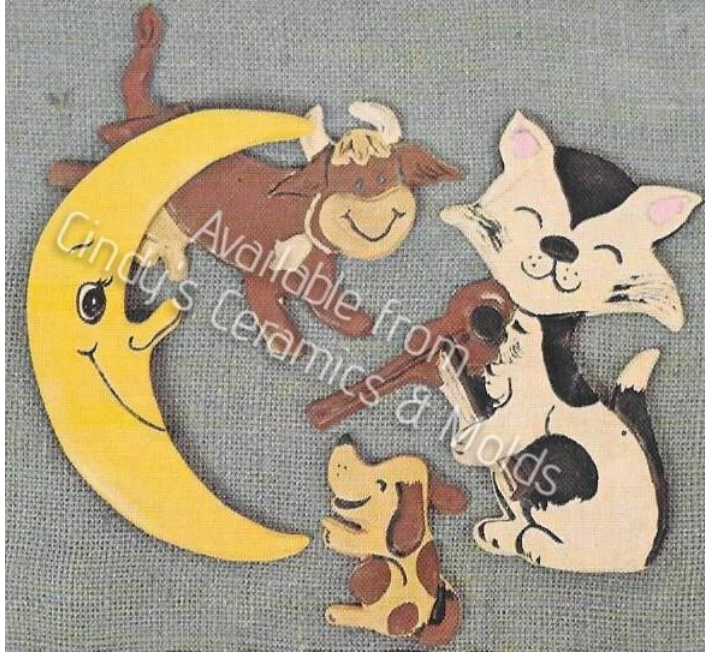

SK-502

15.00

Cat & the Fiddle Jumbo Appliques/ Mobile
*please indicate when ordering whether you will be
needing holes/ hooks for hanging as ornaments/ mobiles