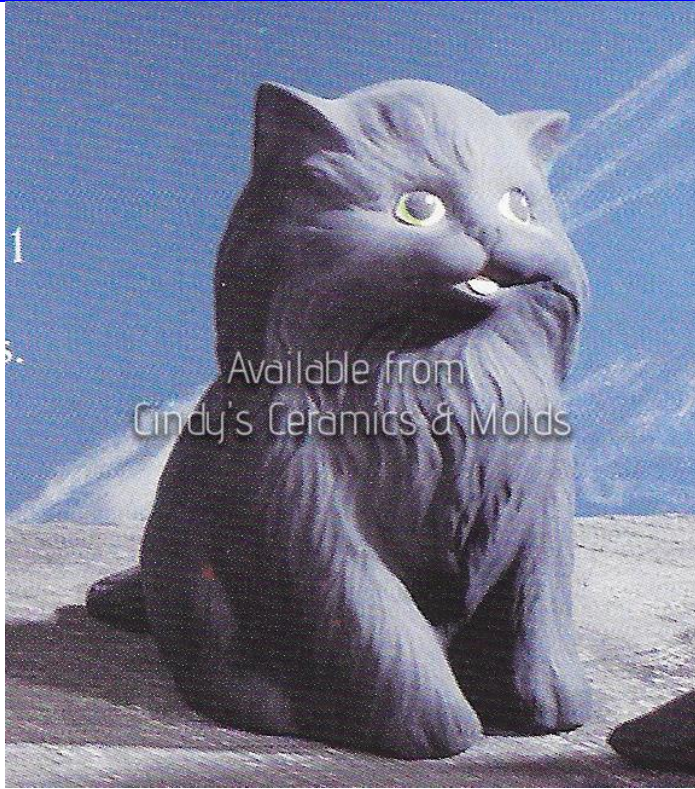

L-475

7.25 High

15.60

Kitten Sitting

L-2383