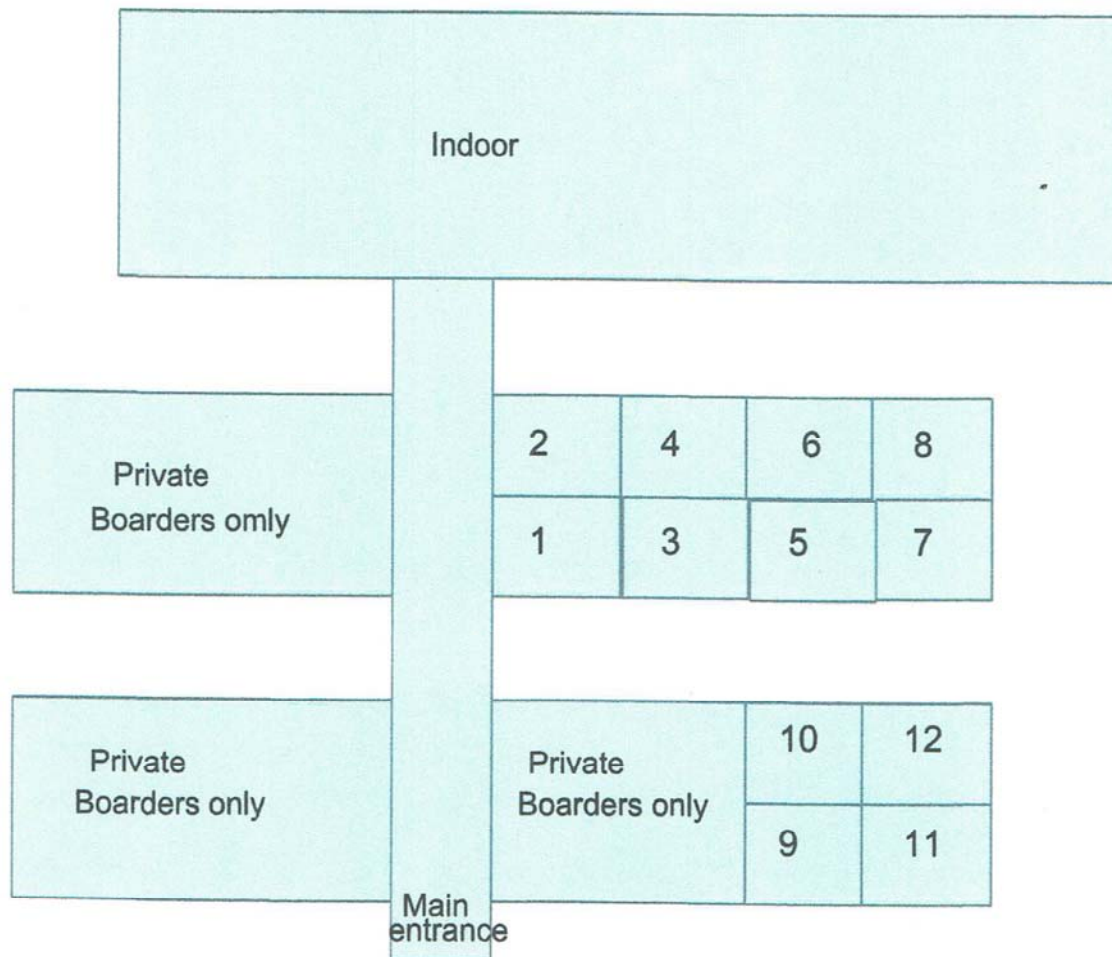

Dressage at Kirby Hill - Stabling Chart

- 1 - Skipthemoneygimmegold ---- Carol pap
- 2 - Lorenzo ----Nicole Maddox-Grayson
- 3 - Rou"s Playa ----Barbara Sroka
- 4 - Honaloona ----Nicole Maddox-Grayson
- 5 - Dacara NHF ----Joann Wieber
- 6 - Breakfast at Tiffany's ---Denise Avolio
- 7 - Legacy's Cricket ----Bonnie Skater-snow
- 8 - Menomin Cara Mia ----Jennifer Chin
- 9 - Boneparte Z ----Lucy Fuelle
- 10 - Safari ---Gregg Buxton
- 11 - Mount-Olympus ----Koryn Dolittle
- 12 - Giraldillo CEN ----Jannike Gray