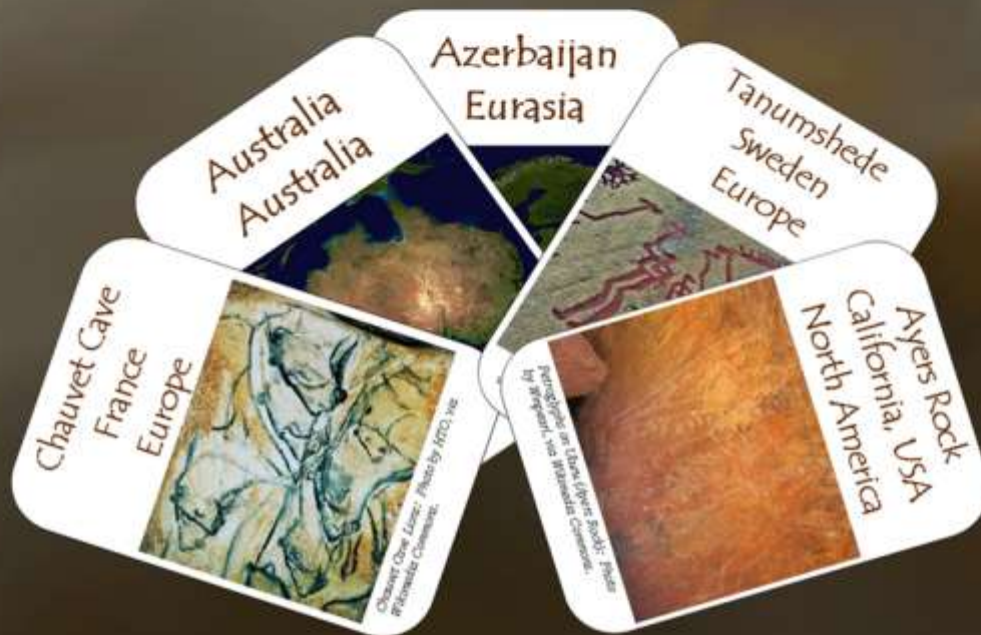

Cave Paintings & Petroglyphs Museum

Ancient Rock Art Card Game

Match ancient rock art
with its location ~ Grades 3-5

Thank you for taking the time to check out the "Go Fish" Card Game for the study of ancient rock art and geography. This item is INCLUDED in the "Cave Paintings & Petroglyphs Museum Bundle". I hope you'll find it exciting, educational, and practical!

Sandie

Australia
Australia

Satellite Image by NASA, via Commons.

Australia
Australia

Photo by PanKB, via Commons.

Altamira Cave
Spain
Europe

Photo by HTO (Own work (own photo)) [Public domain], via Wikimedia Commons.

Ayers Rock
California, USA
North America

Rock art on a local Open public place. Photo by HTO, via Wikimedia Commons.

Rock Art "Go Fish" Game
matches a piece of rock art
with the country and continent
where it is found.

Copyright © 2013 Integreat! Thematic Units

Cueva de las Manos Argentina South America	Chauvet Cave France Europe	Bhimbetka Cave India Asia	Canyon Walls Baja California, Mexico North America
Argentina South America	France Europe	India Asia	Mexico North America