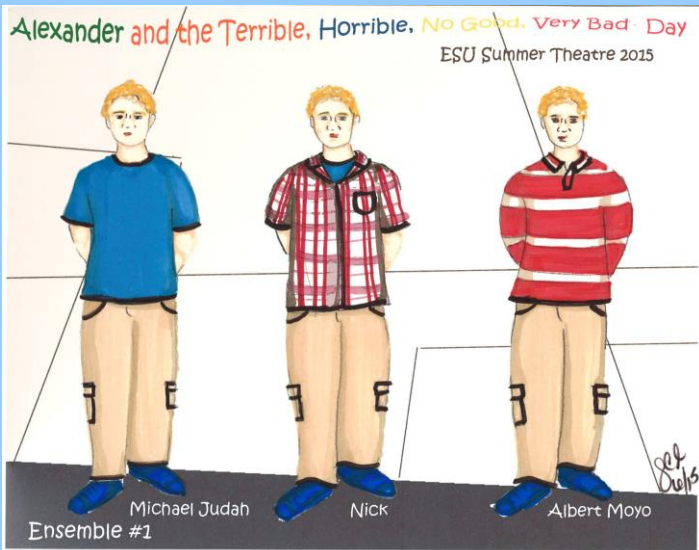

Alexander and the Terrible, Horrible, No Good, Very Bad Day

Emporia State University Summer Theatre 2015
 Director – Lindy Bartruff
 Scenic Design – Christopher Lohkamp
 Lighting Design – Elizabeth Kennell
 Photography – Ice Photography

Renderings done in Prismacolor Marker on a computer generated and printed background.