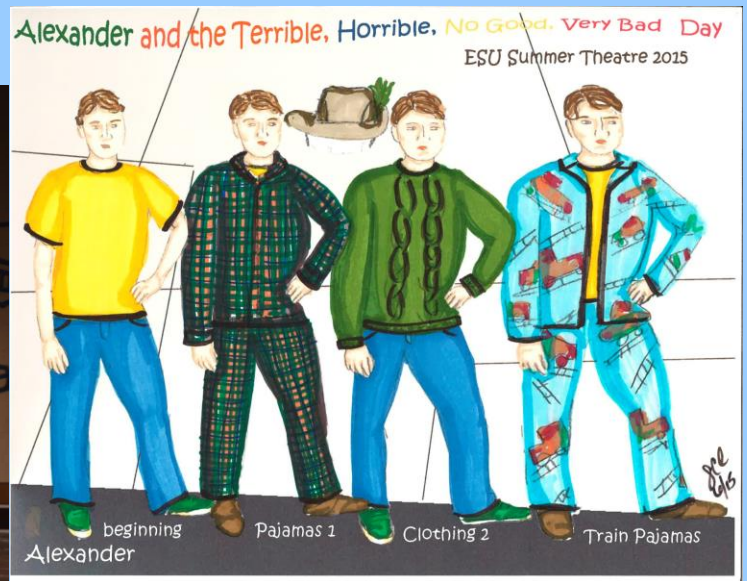

Alexander and the Terrible, Horrible, No Good, Very Bad Day

Emporia State University Summer Theatre 2015
 Director – Lindy Bartruff
 Scenic Design – Christopher Lohkamp
 Lighting Design – Elizabeth Kennell
 Photography – Ice Photography

Renderings done in Prismacolor Marker on a computer generated and printed background.