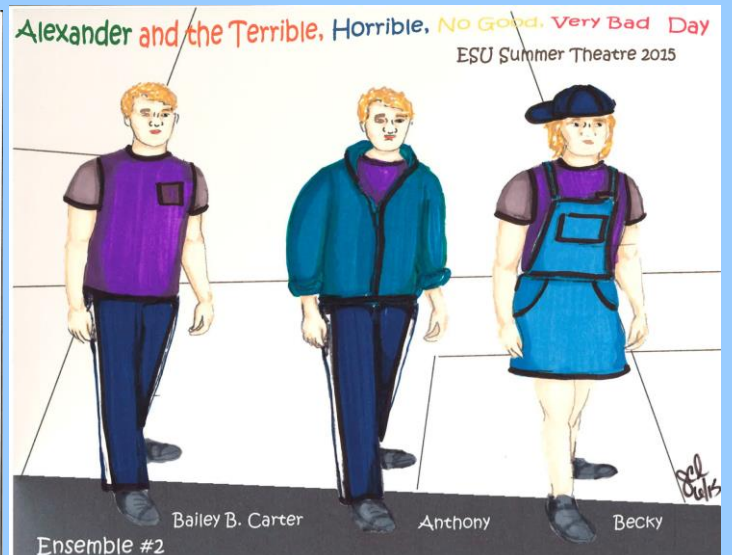

Alexander and the Terrible, Horrible, No Good, Very Bad Day

Emporia State University Summer Theatre 2015
 Director – Lindy Bartruff
 Scenic Design – Christopher Lohkamp
 Lighting Design – Elizabeth Kennell
 Photography – Ice Photography

Renderings done in Prismacolor Marker on a computer generated and printed background.