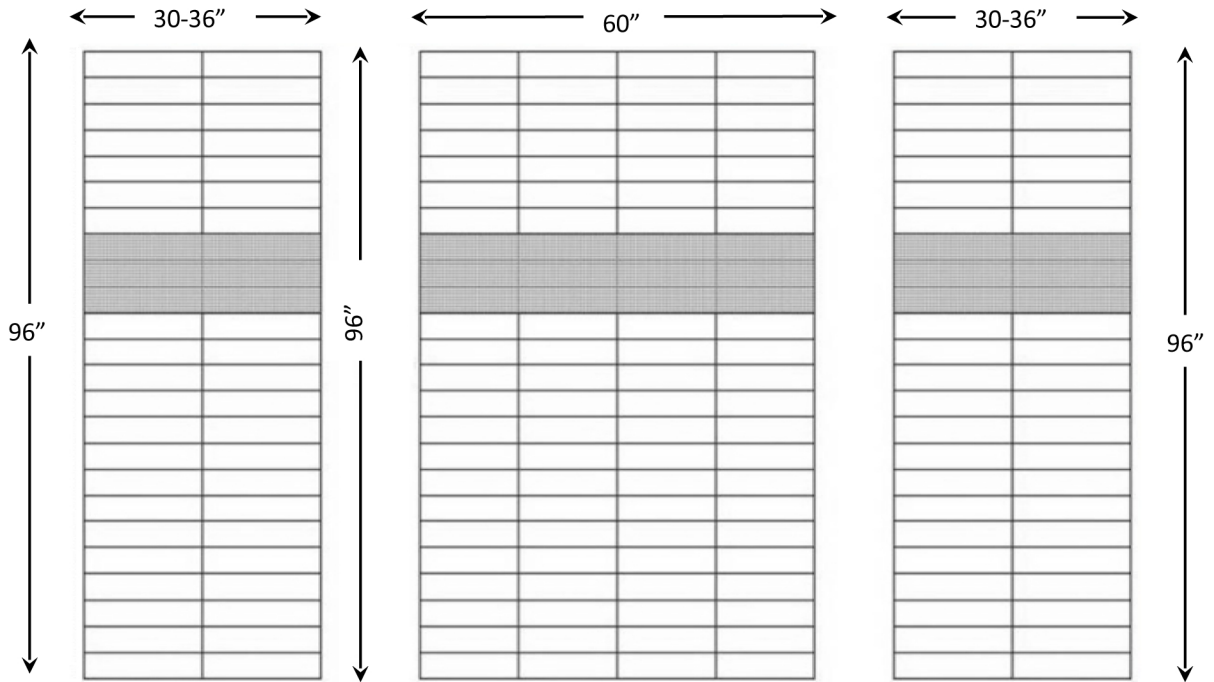

SS-5500

Standard Features:

Optional Accesories:

- Individual brick size 4" x 15" (10 x 38 cm)
- Up to 96" (244 cm) Max height.
- Back Wall: 60" (152 cm) Max width.
- Side Walls: Up to 36" (91 cm) Max width.
- ½ Nominal thickness.
- Gloss & Matte Finish.

- 2 x 1 ¼" x up to 96" Trim Strips
- 2 x ¾" x up to 96" Trim Strips
- Soap Dishes
- Shampoo Shelves
- Foot Rests
- Accesorie ledge

www.ffeinternational.ca

660 Mgr Dubois, Suite 100, Saint-Jérôme, Québec J7Y 3L8