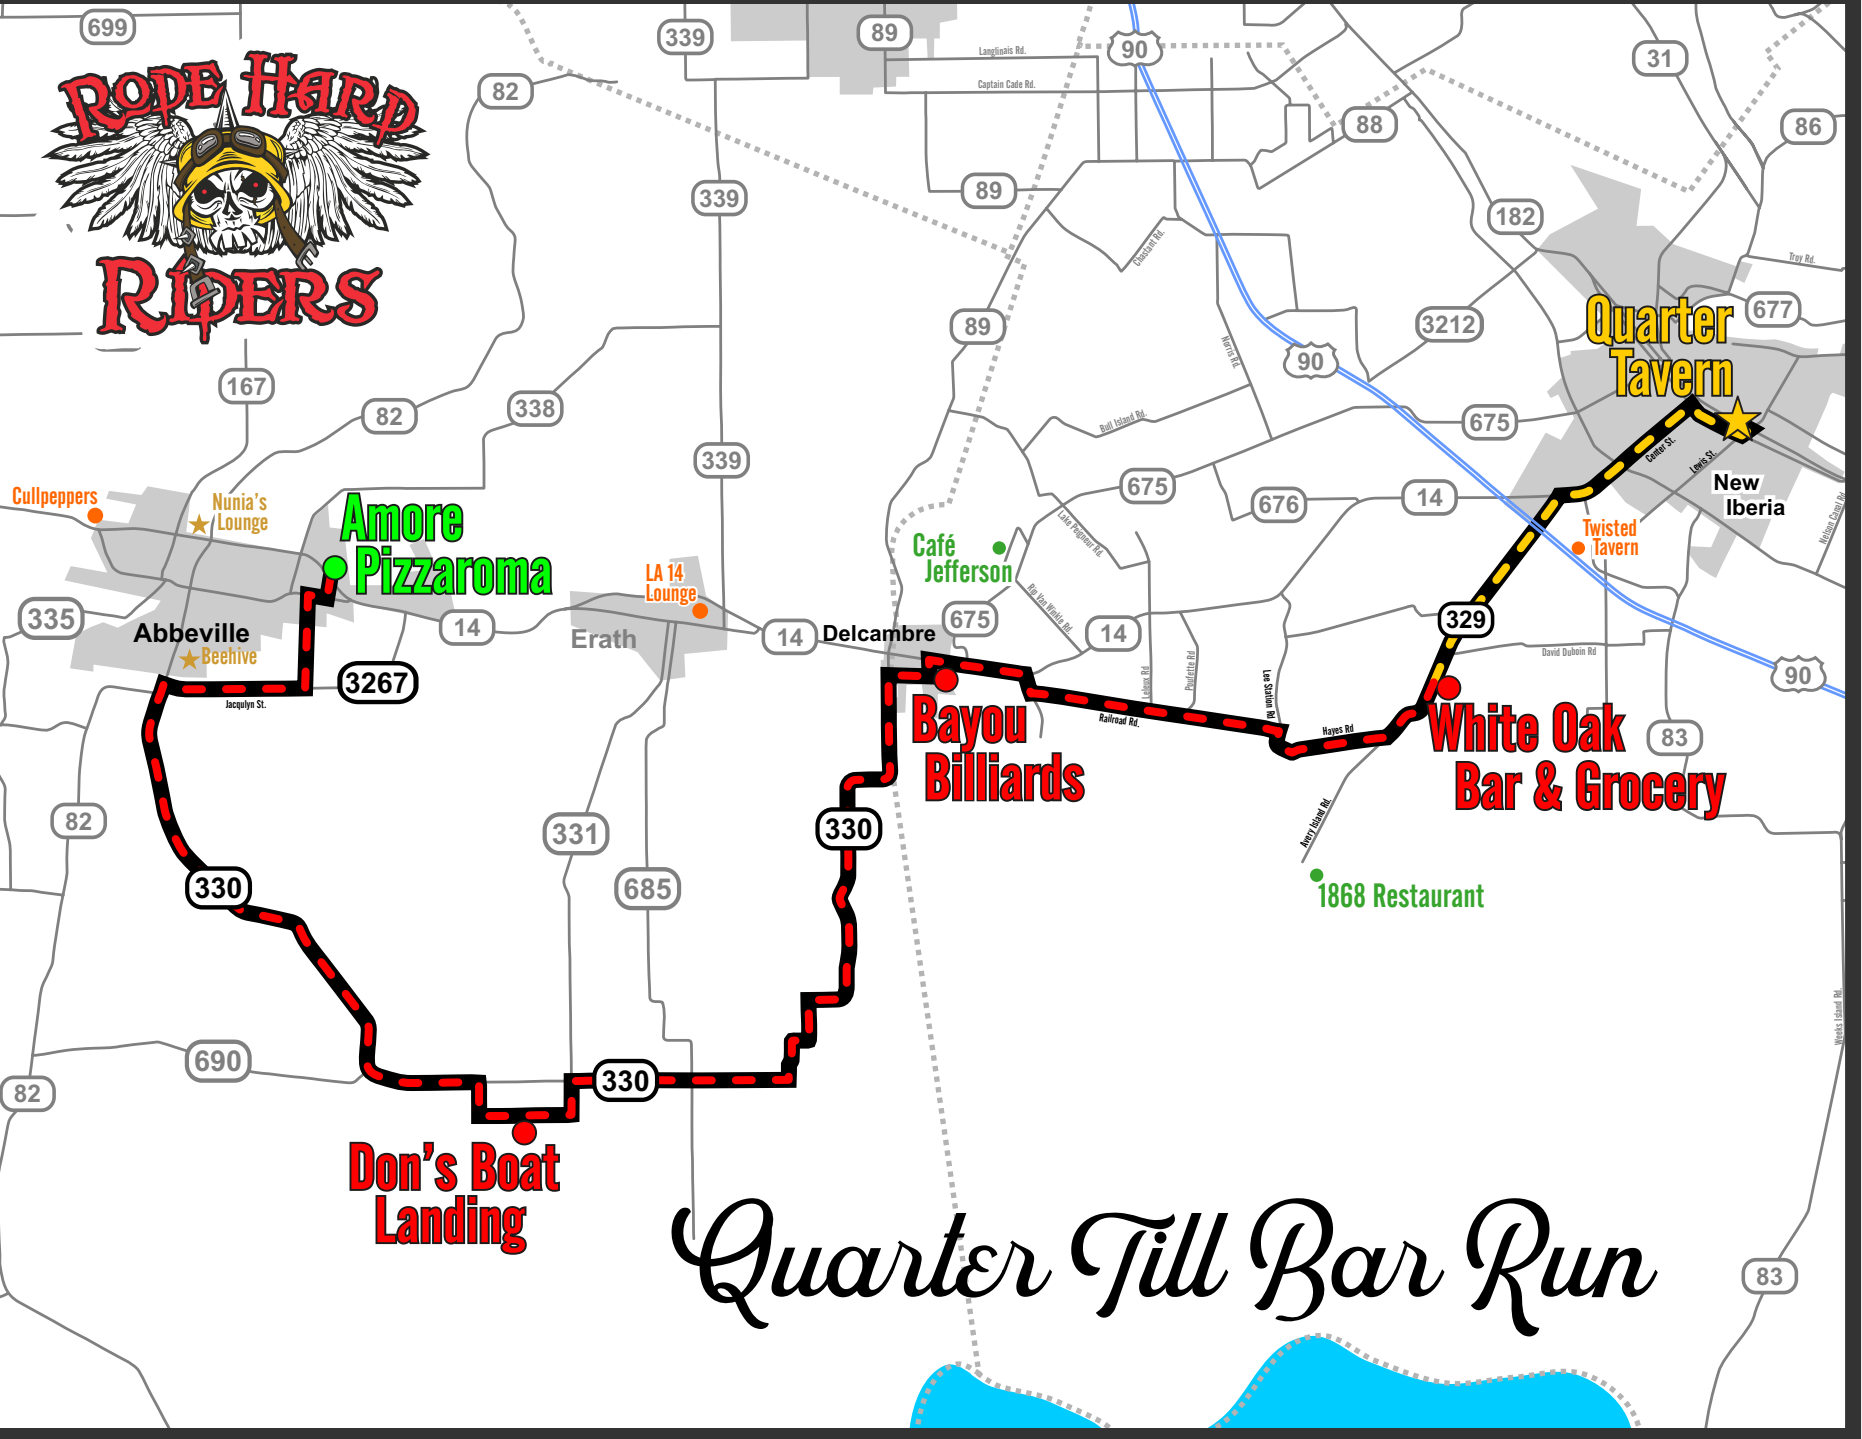

Quarter Till Bar Run

Quarter Till Bar Run

	Dist.		Turn		Road	Total Dist	
			START	at	Amore Pizzaroma, 301 Ardly Dr., Abbeville 70510		
			Go South	on	Ardly Dr.		
in	0.20	mi.	Turn right	on to	Charity St. (Hwy 14)	0.20	mi.
in	0.20	mi.	Turn left	on to	Jodi A. McGee MD	0.40	mi.
in	1.10	mi.	Turn right	on to	Jacquelyn St.	1.50	mi.
in	1.50	mi.	Turn left	on to	LA 82	3.00	mi.
in	0.10	mi.	Go straight	on to	LA 330	3.10	mi.
in	7.30	mi.	Turn right	on to	LA 689	10.40	mi.
in	0.50	mi.	Turn left	on to	LA 688	10.90	mi.
in	0.80	mi.	STOP	at	Don's Boat Landing	11.70	mi.
			Go East	on	LA 688	11.70	mi.
in	0.60	mi.	Turn left	on to	LA 331	12.30	mi.
in	0.50	mi.	Turn right	on to	LA 330	12.80	mi.
in	8.40	mi.	Turn right	on to	E. Main St.	21.20	mi.
in	0.30	mi.	Turn left	on to	N. Richard St.	21.50	mi.
in	0.01	mi.	STOP	at	Bayou Billiards Sports Bar	21.51	mi.
			Go North	on	N. Richard St.	21.51	mi.
in	0.20	mi.	Turn right	at	LA 14	21.71	mi.
in	1.10	mi.	Turn right	on to	Longside Rd.	22.81	mi.
in	0.03	mi.	Turn left	on to	Par Rd 706 (Railroad Rd.)	22.84	mi.
in	3.30	mi.	Turn right	on to	Lee Station Rd.	26.14	mi.
in	0.20	mi.	Go straight	on to	Par Rd 914 (Hayes Rd)	26.34	mi.
in	1.50	mi.	Turn left	on to	LA-329	27.84	mi.
in	1.10	mi.	STOP	at	White Oaks Bar & Grocery	28.94	mi.

Gold Star Bar Addition

	Dist.		Turn		Road	Total Dist	
			From White Oaks Go Northwest	on	LA-329		
in	0.05	mi.	Turn right	on to	LA-93	0.05	mi.
in	2.90	mi.	Turn right	on to	LA-14 (Center St)	2.95	mi.
in	2.20	mi.	Turn right	on to	St Peter St	5.15	mi.
in	0.80	mi.	Turn left	on to	Lewis St	5.95	mi.
in	0.20	mi.	Turn left	on to	Main St	6.15	mi.
in	0.10	mi.	STOP	on	Quarter Tavern	6.25	mi.
Total Gold Star Detour Miles						6.25	mi.
Total Miles with Gold Star Detour						35.19	mi.