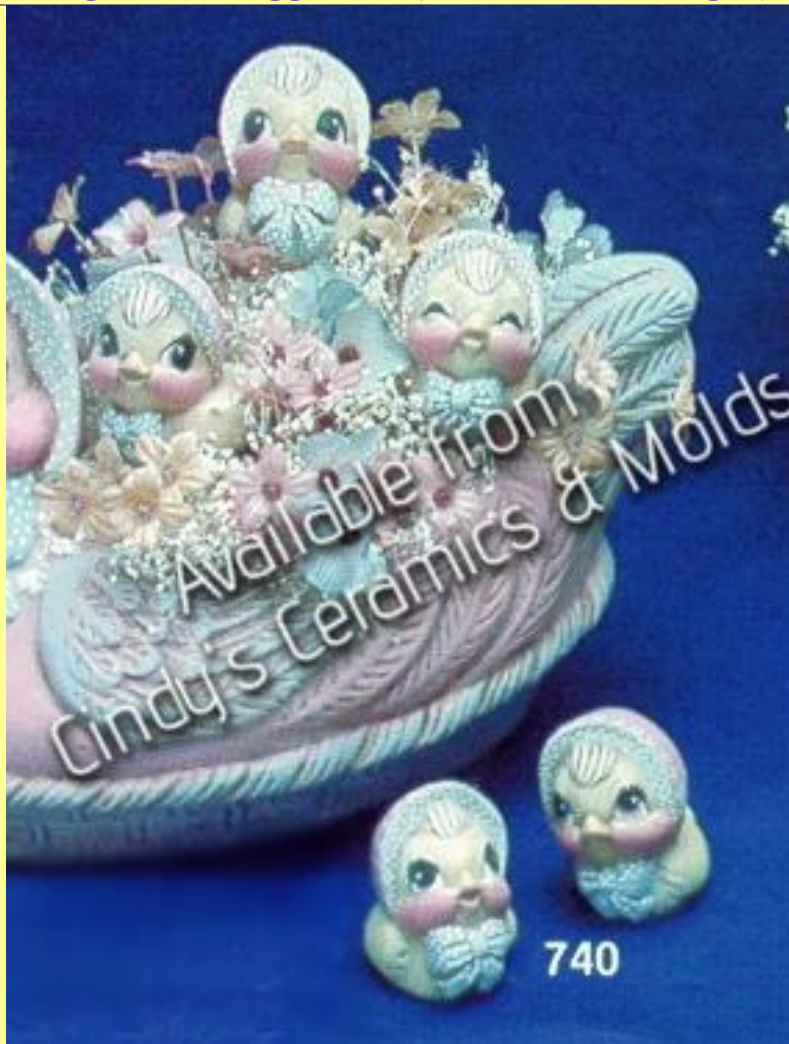

CLAY MAGIC INC.

J-3428

4 1/2 Tall
by 3 1/2
Diameter

9.00

Large Easter Egg Chick (Shown above, Right)

CPK-740

5.00 (set
of five)

Five Baby Chicks