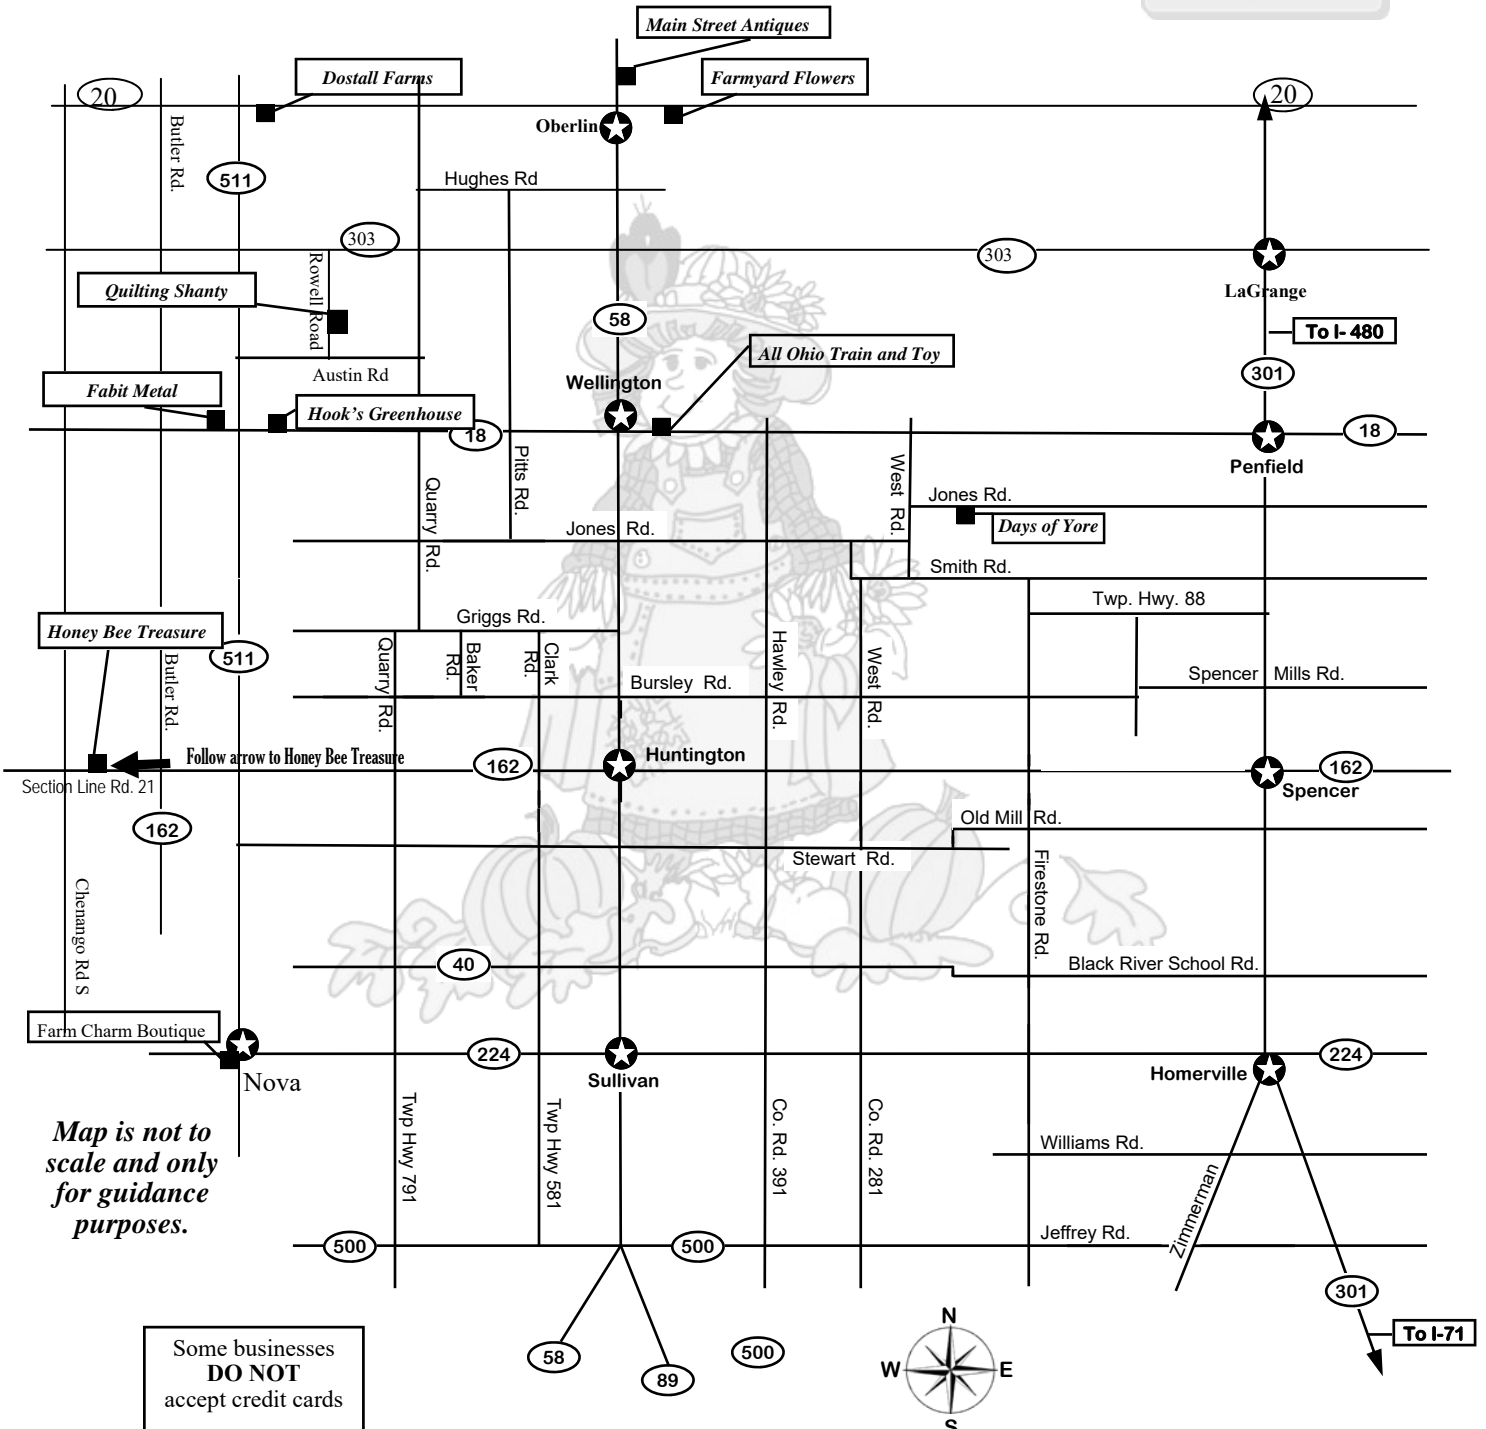

None of the businesses have restrooms at this time so please plan your trip accordingly.

Extra flyer copies can be picked up at your first stop.

Start your adventure at any of the merchants on the map. Bring this flyer or pick one up at your first stop. Be sure to get your flyer stamped at every location. Each merchant will select a winning flyer (with all stamps) for a special gift valued at \$30.00.

A DRIVE YOURSELF
 ADVENTURE
 Choose where you
 would like to start
 the tour.
 Follow the map
 to enjoy all stops.

Second Weekend

October 9
 Friday • 10 am to 5 pm
 October 10
 Saturday • 10 am to 5 pm
 October 11
 Sunday • 12 pm to 5 pm

The store hours given on this flyer are valid on tour dates only. Please call ahead if you plan to visit at another time.

Look for the Tour Flag

www.countrytourgroup.com

Map is not to scale and only for guidance purposes.