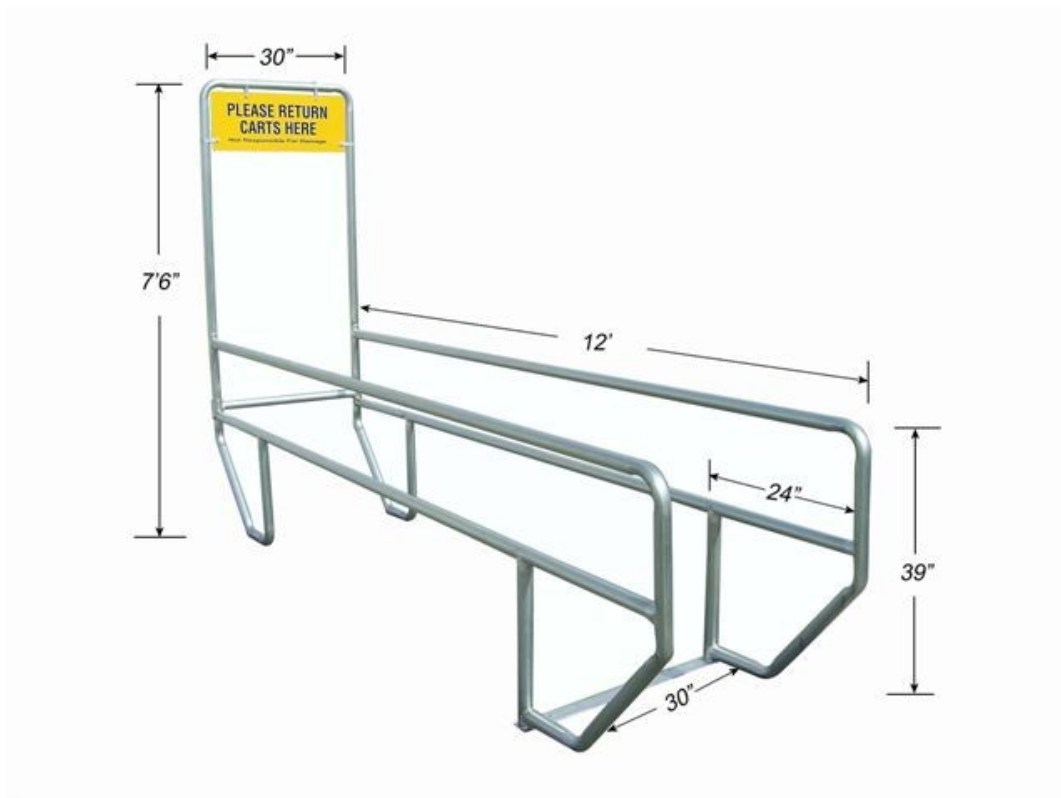

# Model #900 Cart Corral

## ERNIE'S SHOPPING CART SPECIALTIES

*Since 1952*

The Model #900 shopping cart corral is one of our most popular models. It will accommodate about 12 shopping carts.

The corral is 30" wide and 12 feet long and comes standard with our 12"x 29" aluminum sign thanking the customer for returning the cart to the corral or the store and also has a disclaimer for damage to cars from unattended shopping carts.

The model #900 folds for shipping to 4" wide and 15 feet long.