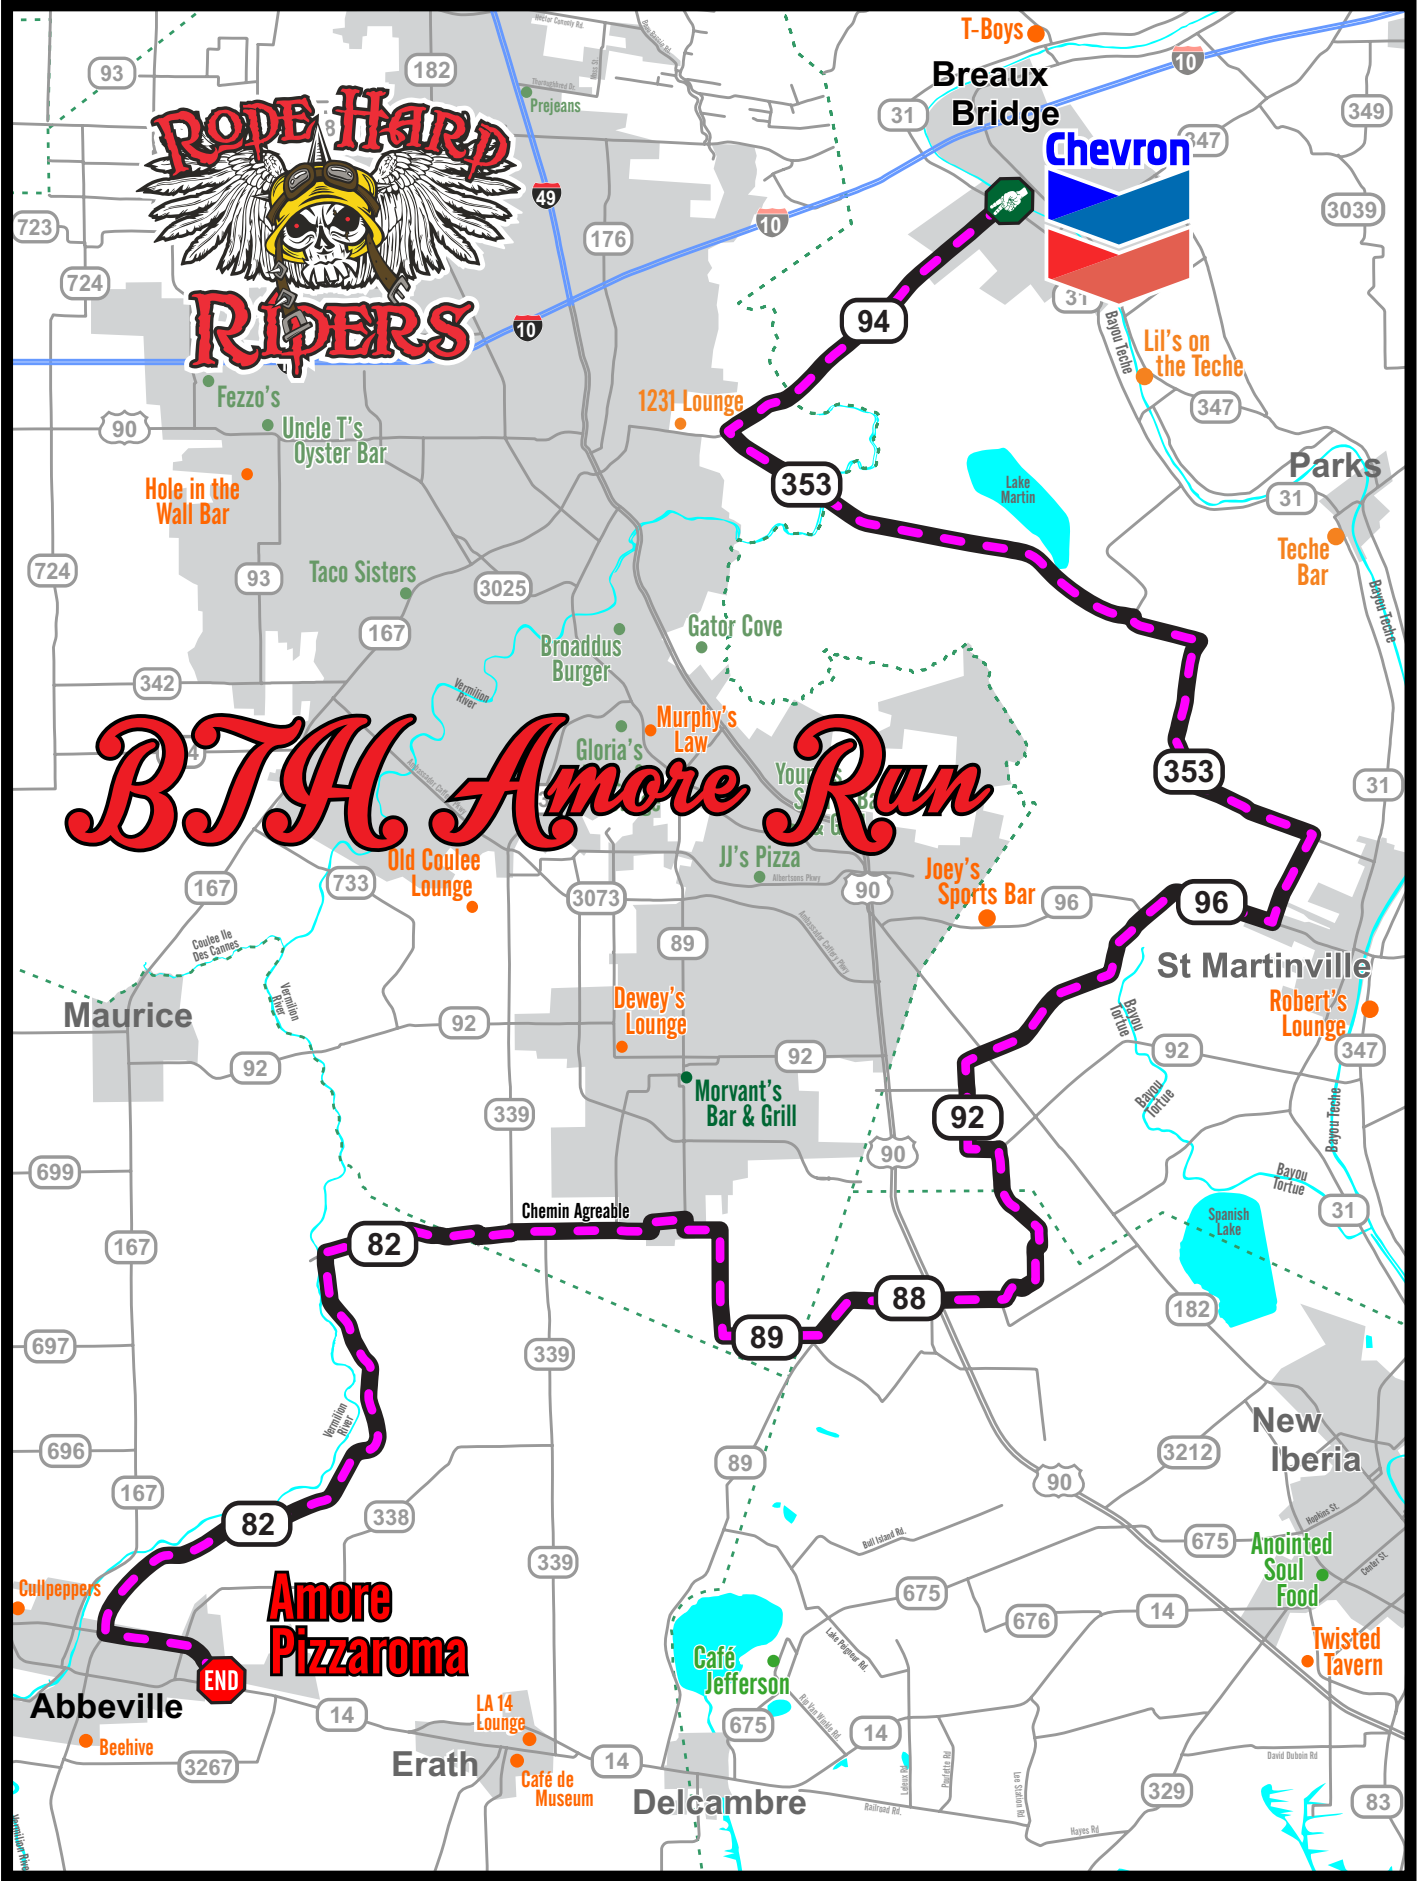

BTH Amore Run

BTH Amore Pizza Run

Dist	Turn	Road	Clock	Total Dist
	Start	at Chevron, 156 W Mills Ave., Breux Bridge		
	Go Southwest	on LA-94 / W Mills Ave.	9:45 AM	0.00 mi.
in 5.10 miles	Turn left	on to LA-353 / Lake Martin Road	9:52 AM	5.10 mi.
in 7.00 miles	Turn right	on LA-353 / Cypress Island Road	10:01 AM	12.10 mi.
in 5.10 miles	Turn right	on to Par Rd 7	10:08 AM	17.20 mi.
in 1.40 miles	Turn right	on to LA-96 / Terrace Hwy	10:10 AM	18.60 mi.
in 1.90 miles	Keep left	on to Duchamp Road	10:12 AM	20.50 mi.
in 1.30 miles	Turn left	on to Par Rd 121	10:14 AM	21.80 mi.
in 1.00 miles	Turn right	on to LA-92-1 / Smede Hwy	10:16 AM	22.80 mi.
in 2.30 miles	Turn left	on to Par Rd 119 / Boyance Rd.	10:20 AM	25.10 mi.
in 1.70 miles	Turn right	on to Fremin Rd.	10:23 AM	26.80 mi.
in 1.10 miles	Turn right	on to LA-88 / Coteau Rd.	10:25 AM	27.90 mi.
in 2.90 miles	Turn right	on to LA-89	10:29 AM	30.80 mi.
in 2.90 miles	Turn left	on to Piat Rd	10:33 AM	33.70 mi.
in 0.50 miles	Keep right	on to Guillot Rd	10:34 AM	34.20 mi.
in 0.20 miles	Turn left	on to Chemin Agreeable St	10:35 AM	34.40 mi.
in 2.60 miles	Go straight	on to LA-82	10:39 AM	37.00 mi.
in 2.80 miles	Keep left	on LA-82	10:43 AM	39.80 mi.
in 8.20 miles	Turn left	on to LA-14 (Abbeville)	10:53 AM	48.00 mi.
in 1.90 miles	Turn left	on to Ardly Dr	10:57 AM	49.90 mi.
in 0.05 miles	STOP	at Amore Pizzaroma	10:58 AM	49.95 mi.
		TOTAL TIME / DISTANCE	1:13:00	49.95 mi.