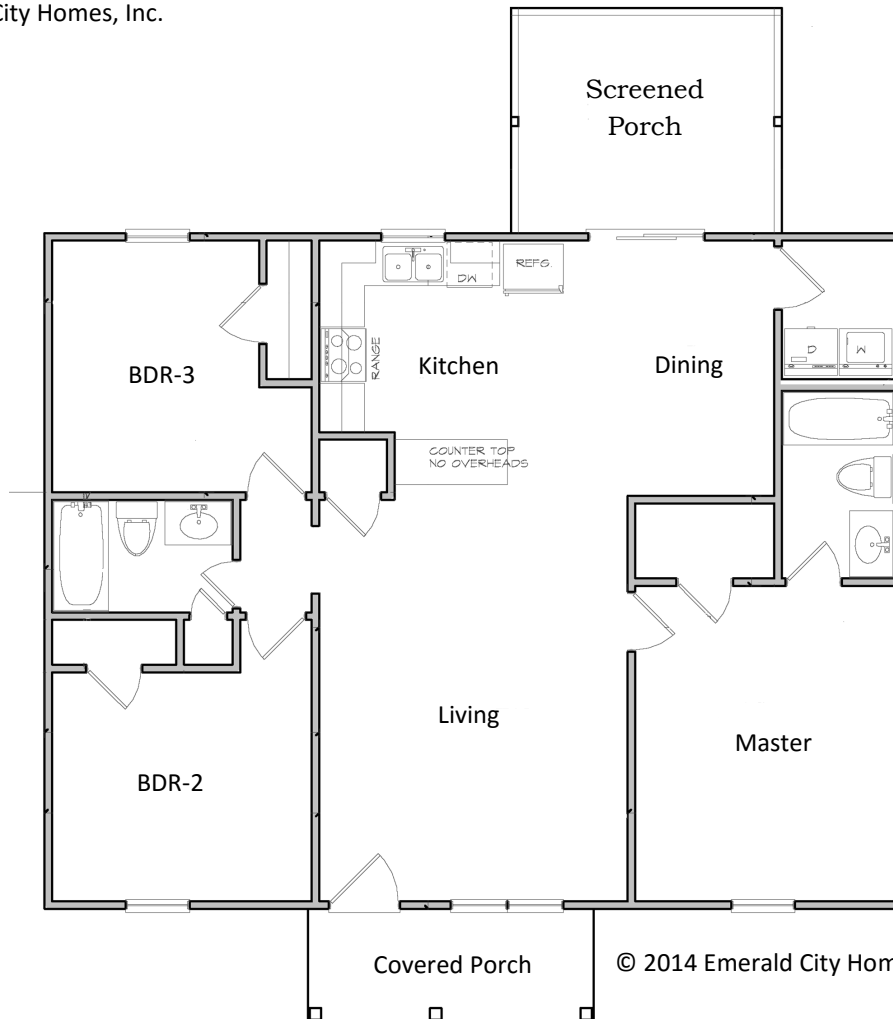

© 2014 Emerald City Homes, Inc.

© 2014 Emerald City Homes, Inc.

3 Bedroom, 2 Baths, Split Bedrooms, Large Living Room 1140 SqFt

The Island Breeze II

These are general sketches; please refer to construction documents for exact measurements and features.