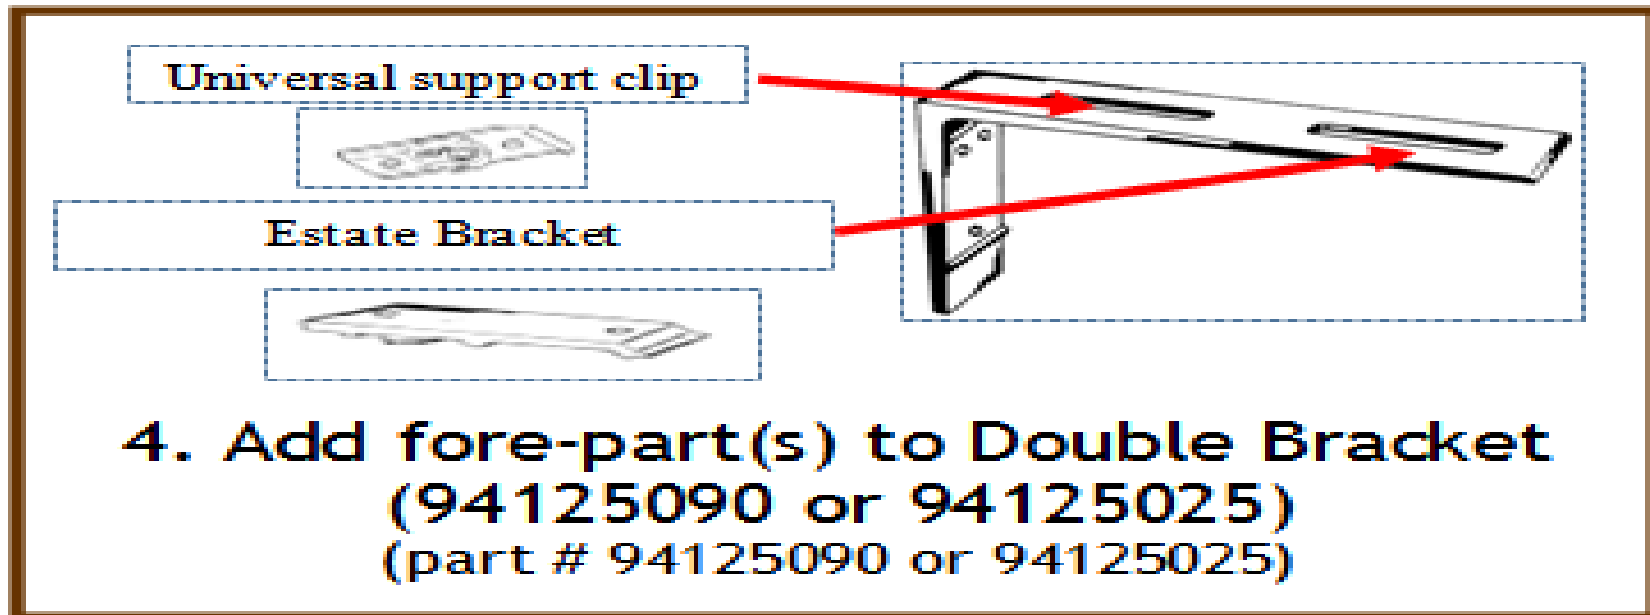

3. And the Universal Support Clip (3558025)

Decorative Traverse over Basic Traverse

3. Add fore-parts to Double Bracket (94125090)

- A Double Bracket is required for each bracket location
- Refer to Description column in Kirsch Price List to determine how many brackets come with traverse rod

Decorative Traverse over Superfine Traverse kirsch®

Recommended Pin Settings

- Front Drapery pin setting = 1/2"
- Back Drapery pin setting = 1 1/2" (to cover basic traverse rod)

Estate Traverse over Superfine Traverse