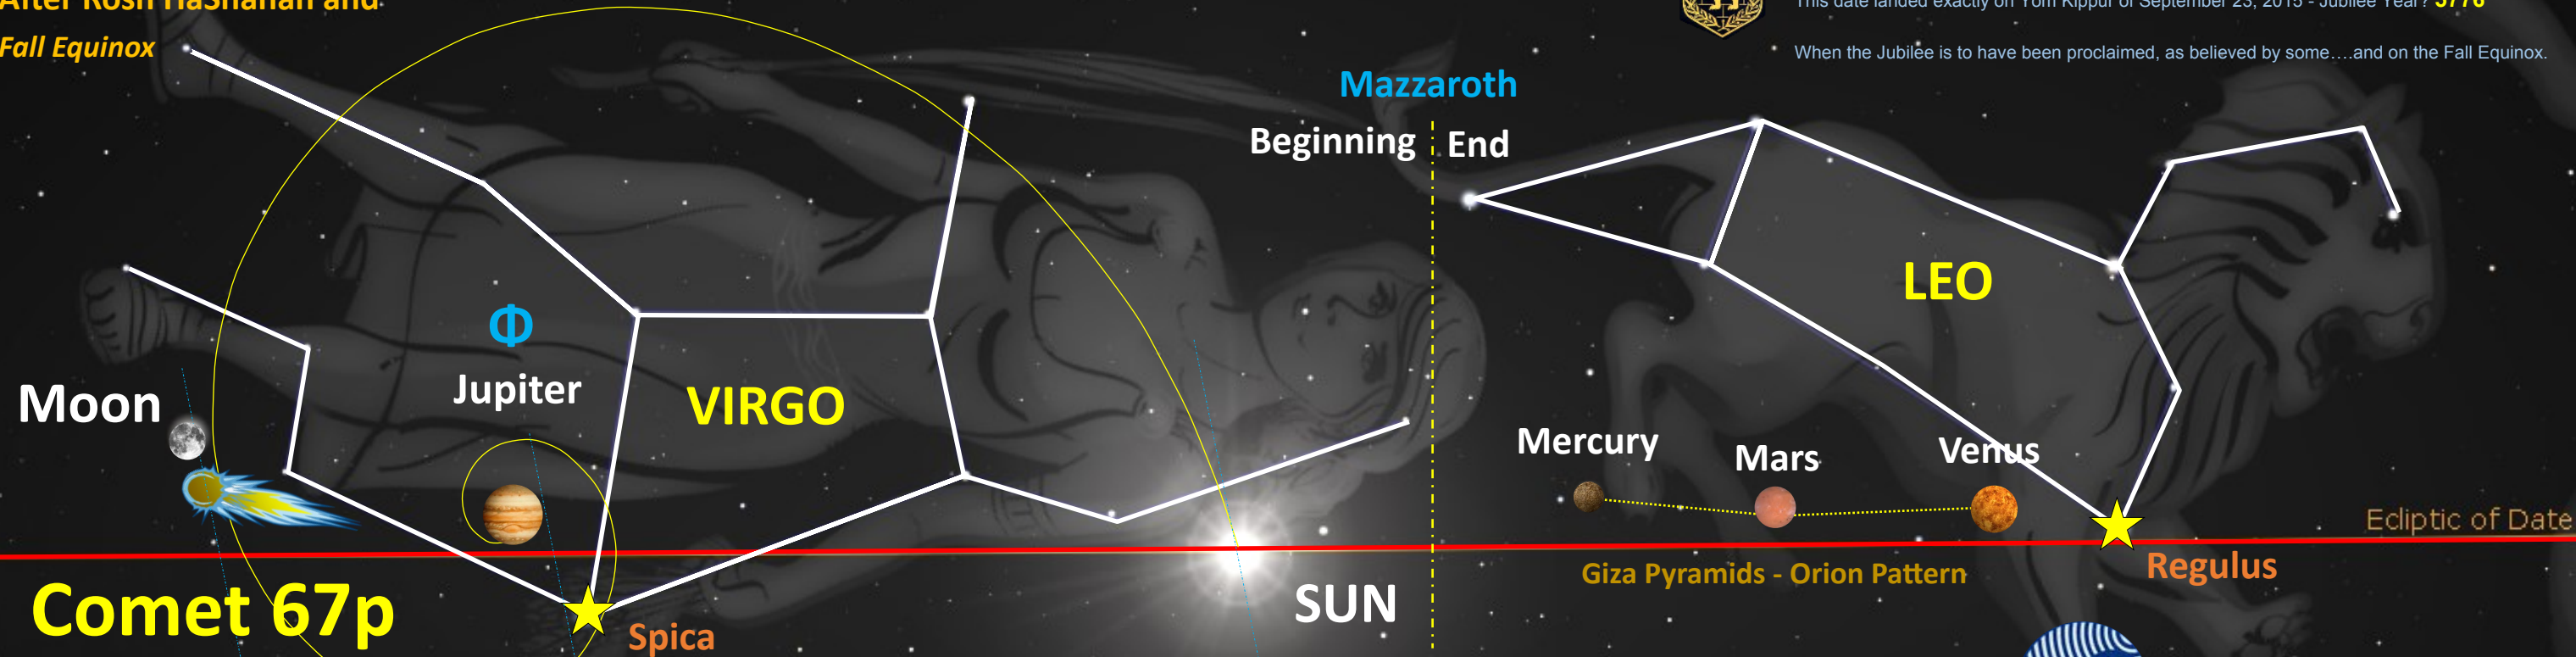

VIRGO REVELATION 12 SIGN I

Probably aside from the Blood Moon Tetrad phenomenon, the Revelation 12 sign will be the most significant and hyped celestial event in the Last Days aside from the flyby of Planet X. This study suggests that perhaps these signs are the same and will converge at the end of Rosh HaShanah of September 22, 2017. What is fascinating is that such celestial events keep occurring and/or are pegged to the Moedim or Feast of YHVH as were the Blood Moons. Jesus did say that such signs were to be taken into consideration concerning prophecy. Another uncanny synchronization of this Virgo sign is that it occurs on the Fall Equinox. On the start of the Sabbath sundown in Jerusalem, if one is to look west, the constellation of Leo will set as the 12 crowns upon the head of Virgo. Then at the point of sunset it might be possible to see the Moon at her feet as the constellation of Virgo descends head first into the western horizon over the Temple Mount.

September 22/23, 2017
 After Rosh HaShanah and
 Fall Equinox

COMET CONJUNCTION

2017 = 50th year since 1967 liberation of Jerusalem, City of the King
 Comet 67p alluding to 1967 and accenting Revelation 12 Virgo Sign next to Moon in 5777?
 June 7, 1967 + 49 years x 360 day/year = 17640 days
 This date landed exactly on Yom Kippur of September 23, 2015 - Jubilee Year? 5776
 When the Jubilee is to have been proclaimed, as believed by some....and on the Fall Equinox.

This comet, 67P was the destination of the European Space Agency's Rosetta Mission. This Rosetta Probe was launched on March 2, 2004. The Rosetta probe rendezvoused with the comet on August 6, 2014. It entered the comet's orbit on September 11, 2014. The Rosetta's Lander, Philae, touched down on its surface on November 12, 2014. Philae became the first spacecraft sent by humans on Earth to land on a comet nucleus. This comet will be in conjunction to the Moon on this Revelation 12 Virgo sign.