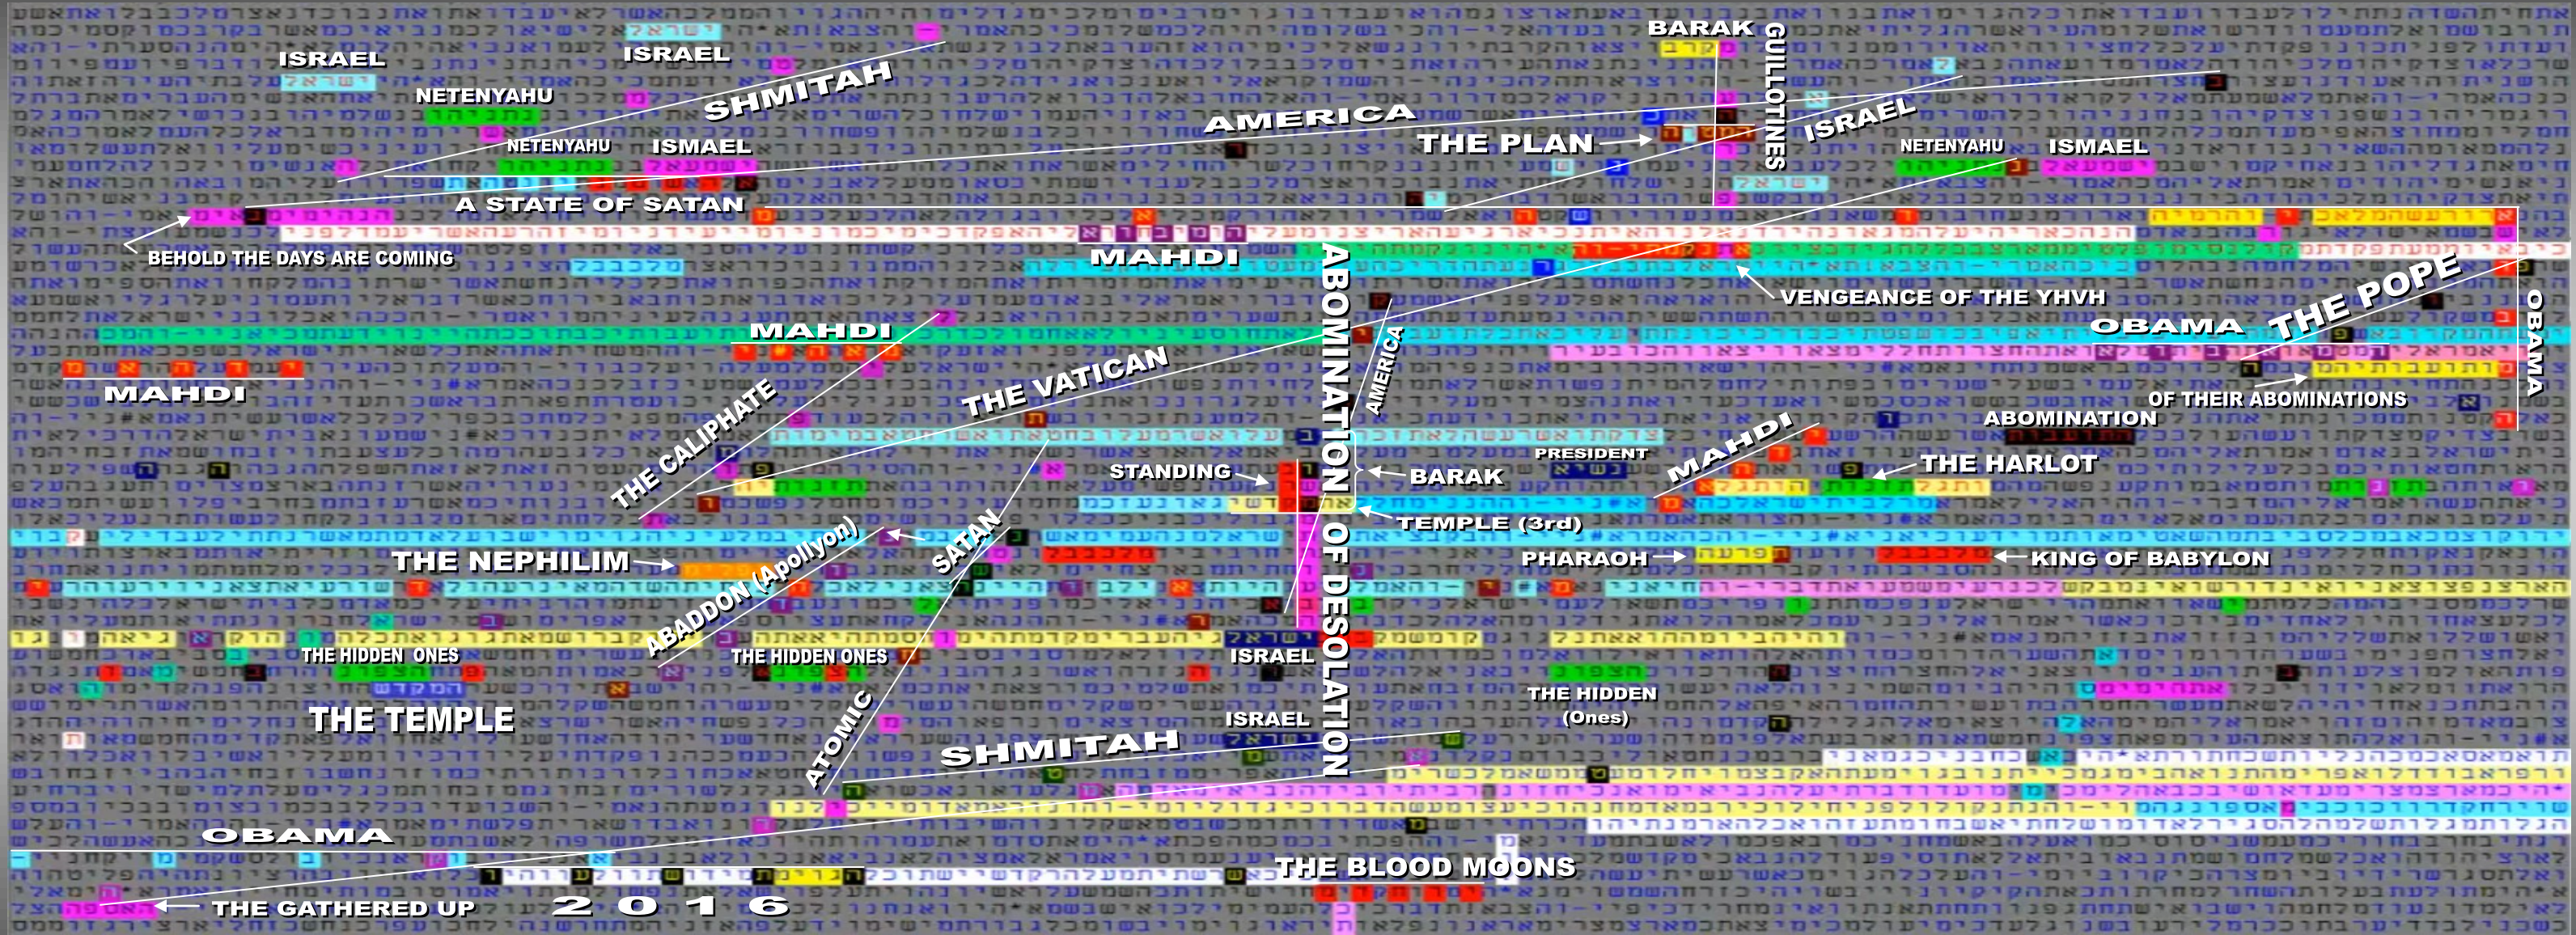

ABOMINATION OF DESOLATION

MATRIX OF END-TIMES BIBLE CODE BREAKDOWN OF SCRIPTURE

© MATTHEW WRIGHT MINISTRIES
Graphic layout by Luis B. Vega

RESOURCES
[youtube.com/user/TheMatt71269](https://www.youtube.com/user/TheMatt71269)
biblecodenow1@gmail.com
biblecodenow.com
[facebook.com/groups/code searcher](https://www.facebook.com/groups/code searcher)

SCRIPTURE REFERENCE
Ezekiel 7,9,18,23,24,28,34,39]
Hosea 4,8,12
Joel 2
Amos 1,4,7
Obadiah 1,4,7
Habakkuk 1
Zachariah 5,11,34
Malachi 3

FOR AN EXPLANATION-STUDY OF THE CHART CODE MATRIX, VISIT THE YOUTUBE CHANNEL VIDEO SERIES.