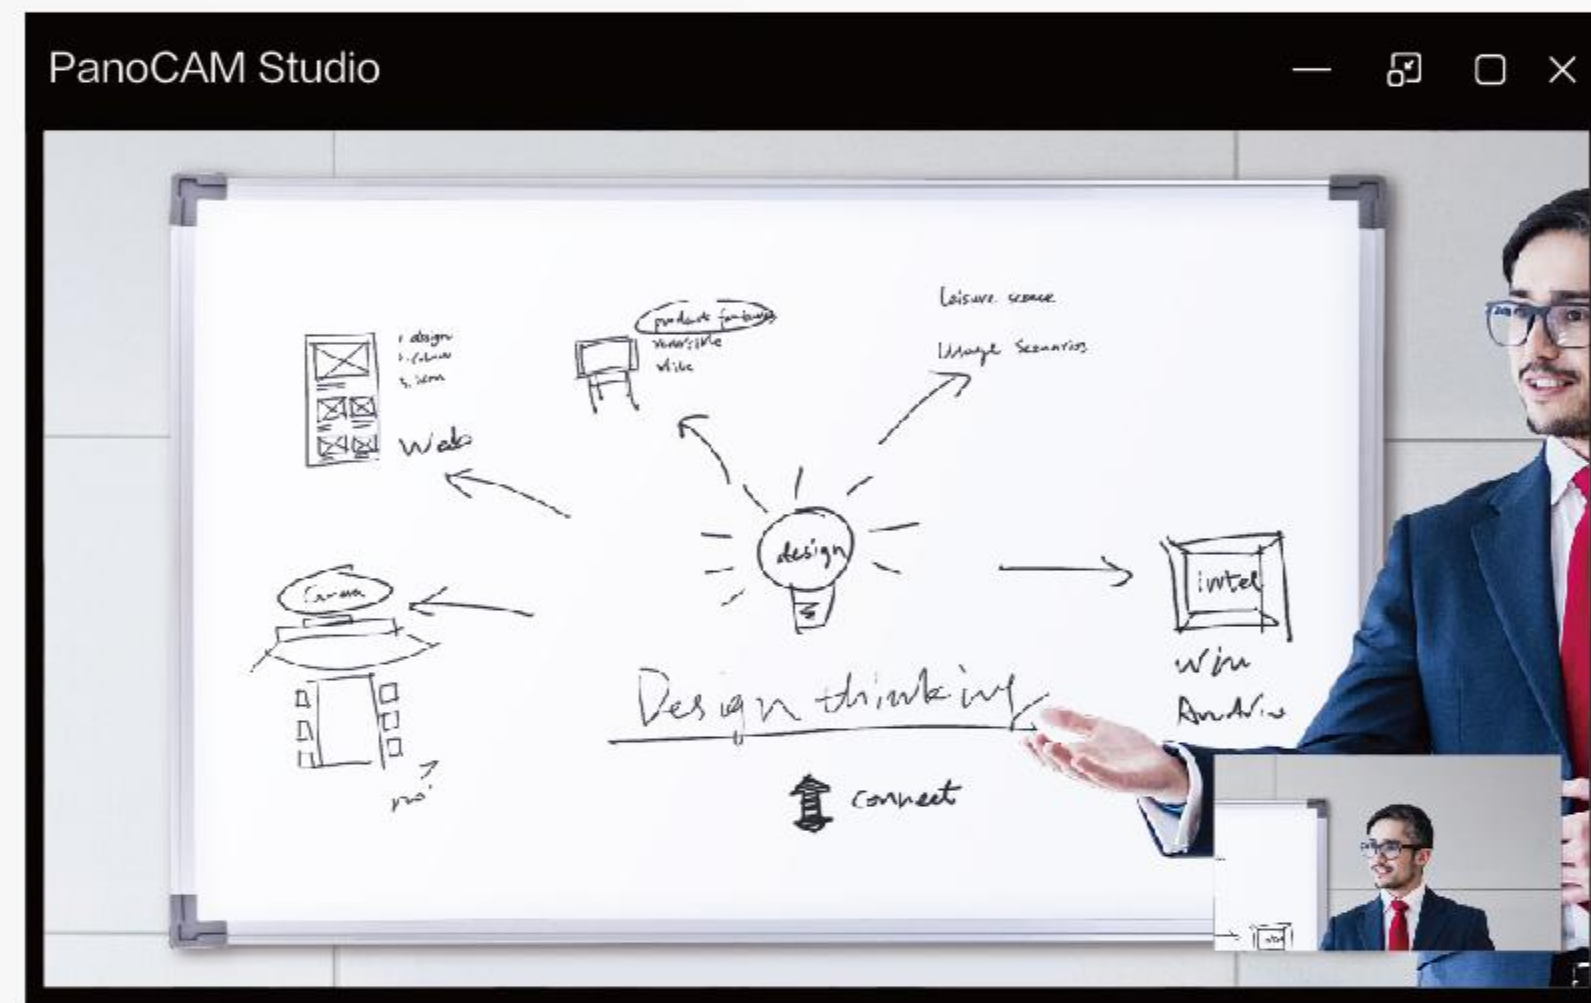

MAXHUB

MAXHUB UC M30

**A COLLABORATION EXPERIENCE
THAT'S 180° FROM ORDINARY**

4K 180° Panoramic Camera

The MAXHUB UC M30 revolutionizes video conferencing with a panoramic 180° field of view, combined with auto tracking and five video layouts to suit every meeting type from small-group to full-room presentations.

Five video layouts, all at your fingertips

- You gotta see it to believe it. The UC M30 offers layout options to suit every communication scenario from one-way lecturing to multi-party brainstorming.

Five Display Modes

1 Compose Mode

Combining a panoramic view with closeups, you can view the whole room while seeing 6 key participants in closeup.

2 Manual Mode

Zoom into a specific area anywhere in the room.

Five Display Modes

3 Body-fit Mode

Focus on the whiteboard and the active presenter at the same time.

4 Grid Mode

See closeups of 4 key participants simultaneously, each in their own quadrant.

5 Presentation Mode

See the whole meeting room while focusing on all the participants simultaneously.