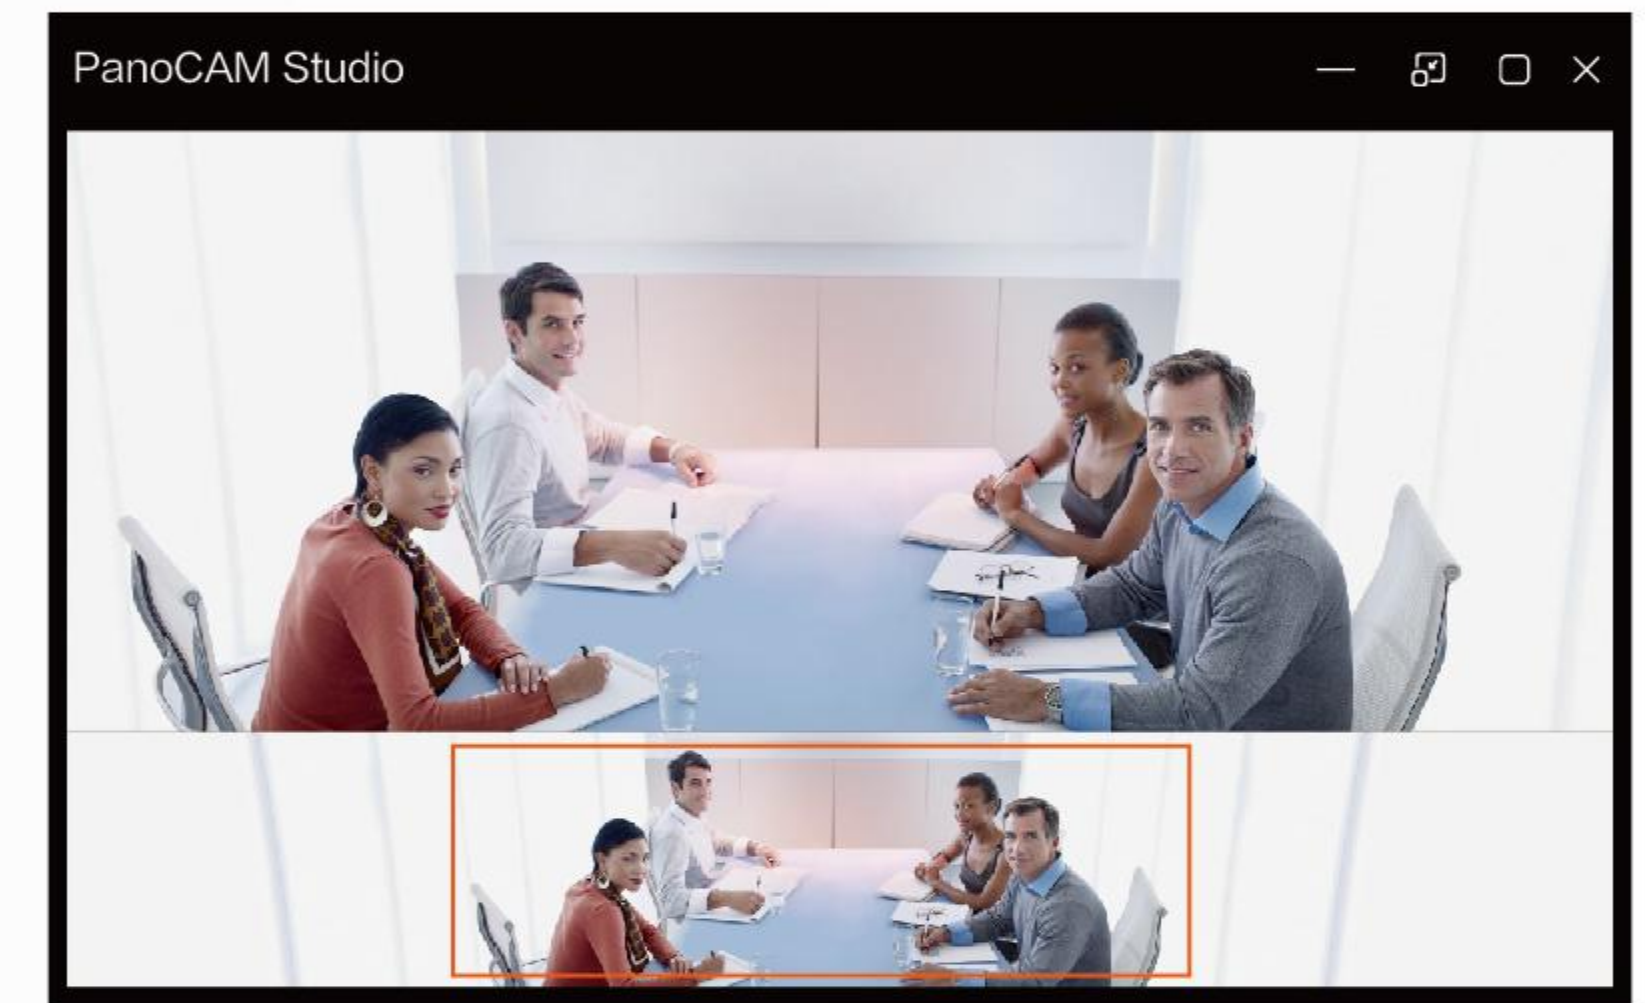

3 Body-fit Mode

Focus on the whiteboard and the active presenter at the same time.

4 Grid Mode

See closeups of 4 key participants simultaneously, each in their own quadrant.

5 Presentation Mode

See the whole meeting room while focusing on all the participants simultaneously.

Auto-track, follow the conversation

Auto tracking technology

- Collaborate naturally. The UC M30 not only recognizes and zooms in on meeting participants, it can track speakers as they move about the room.