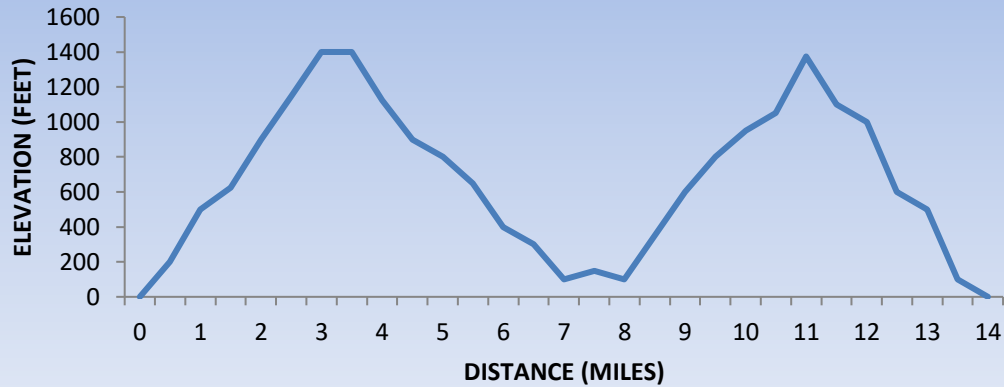

# RABBIT CHASE RUN

## 10K ELEVATION CHART (1,700 FT ELEVATION GAIN)

## HALF MARATHON ELEVATION CHART (3,200 FT ELEVATION GAIN)

## 30K ELEVATION CHART (4,500 FT ELEVATION GAIN)