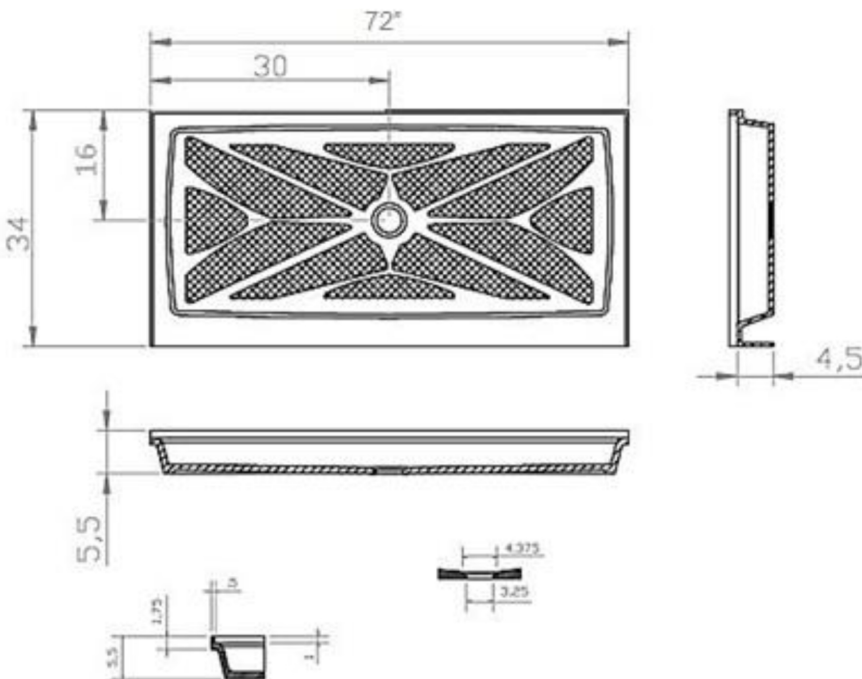

SP-4340

Standard Features:

- Solid one – piece construction.
- Pre leveled rests on subfloor.
- Mold and mildew resistant.
- Bacteria resistant.
- Textured non - slip finish.
- Abrasion resistan gelcoat surface.

Specifications:

- Size: 34" x 72" size.
- Drain: Center 16-31.5.

NOTE: In the casting process slight shrinkage in length will occur 1/8" - 1/2"

www.ffeinternational.ca

660 Mgr Dubois, Suite 100, Saint-Jérôme, Québec J7Y 3L8