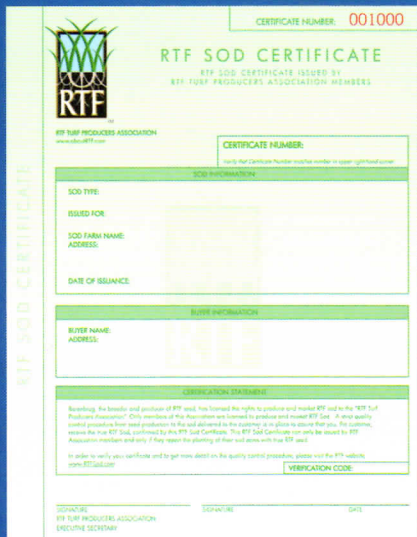

Product Data Sheet

General Description

RTF® is the only Tall Fescue with True Rhizomes. Rhizomes help the RTF quickly fill in damaged and bare spots in your lawn with new shoots of grass. This results in less over-seeding, fewer weed problems and no wide-leafed ugly clumps of grass like other tall fescues can form. RTF is an excellent choice in areas where bluegrass struggles.