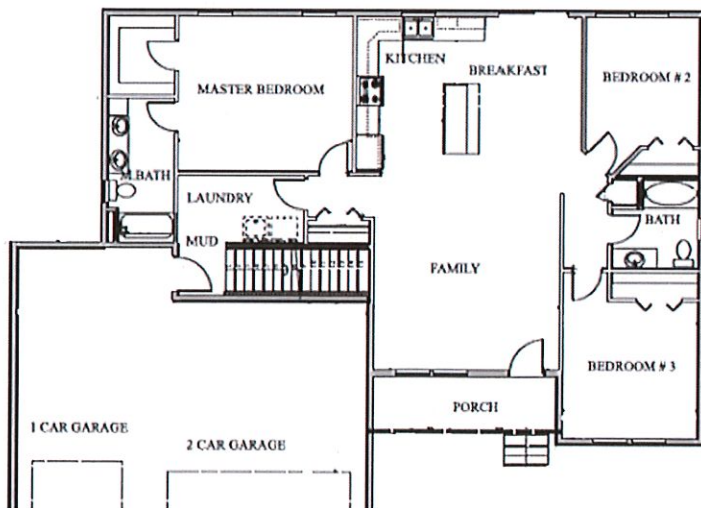

MISSOURI MEADOWS 5467 CLEAR WATER LANE

MME BLOCK 8 Lot 6

Your dream home is waiting for you!

Starting at: \$389,900.00

* FINAL PRICE BASED
ON FINAL SELECTIONS

THE MONROE - Home Features:

Ranch Style | Unfinished Basement

3 - 5 Bedrooms | 2 - 3 Bathrooms

Main Level - 1605 sq ft

Unfinished Basement - 1498 sq ft

3 Stall Garage

Open Concept Kitchen, Dining and Living Area
Large Kitchen Island
High Quality Cabinets and Finishes Throughout