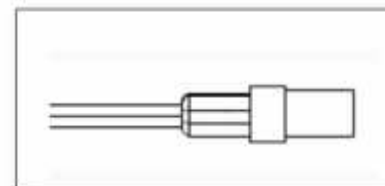

PS-3-1.5M

Power Splitter 1.5m 3 way

TB10

10 Faucet connector Transformer Junction box with built-in 12V Transformer

WCM-10

Waterproof cable male 10 feet

WCF-10

Waterproof cable female 10 feet