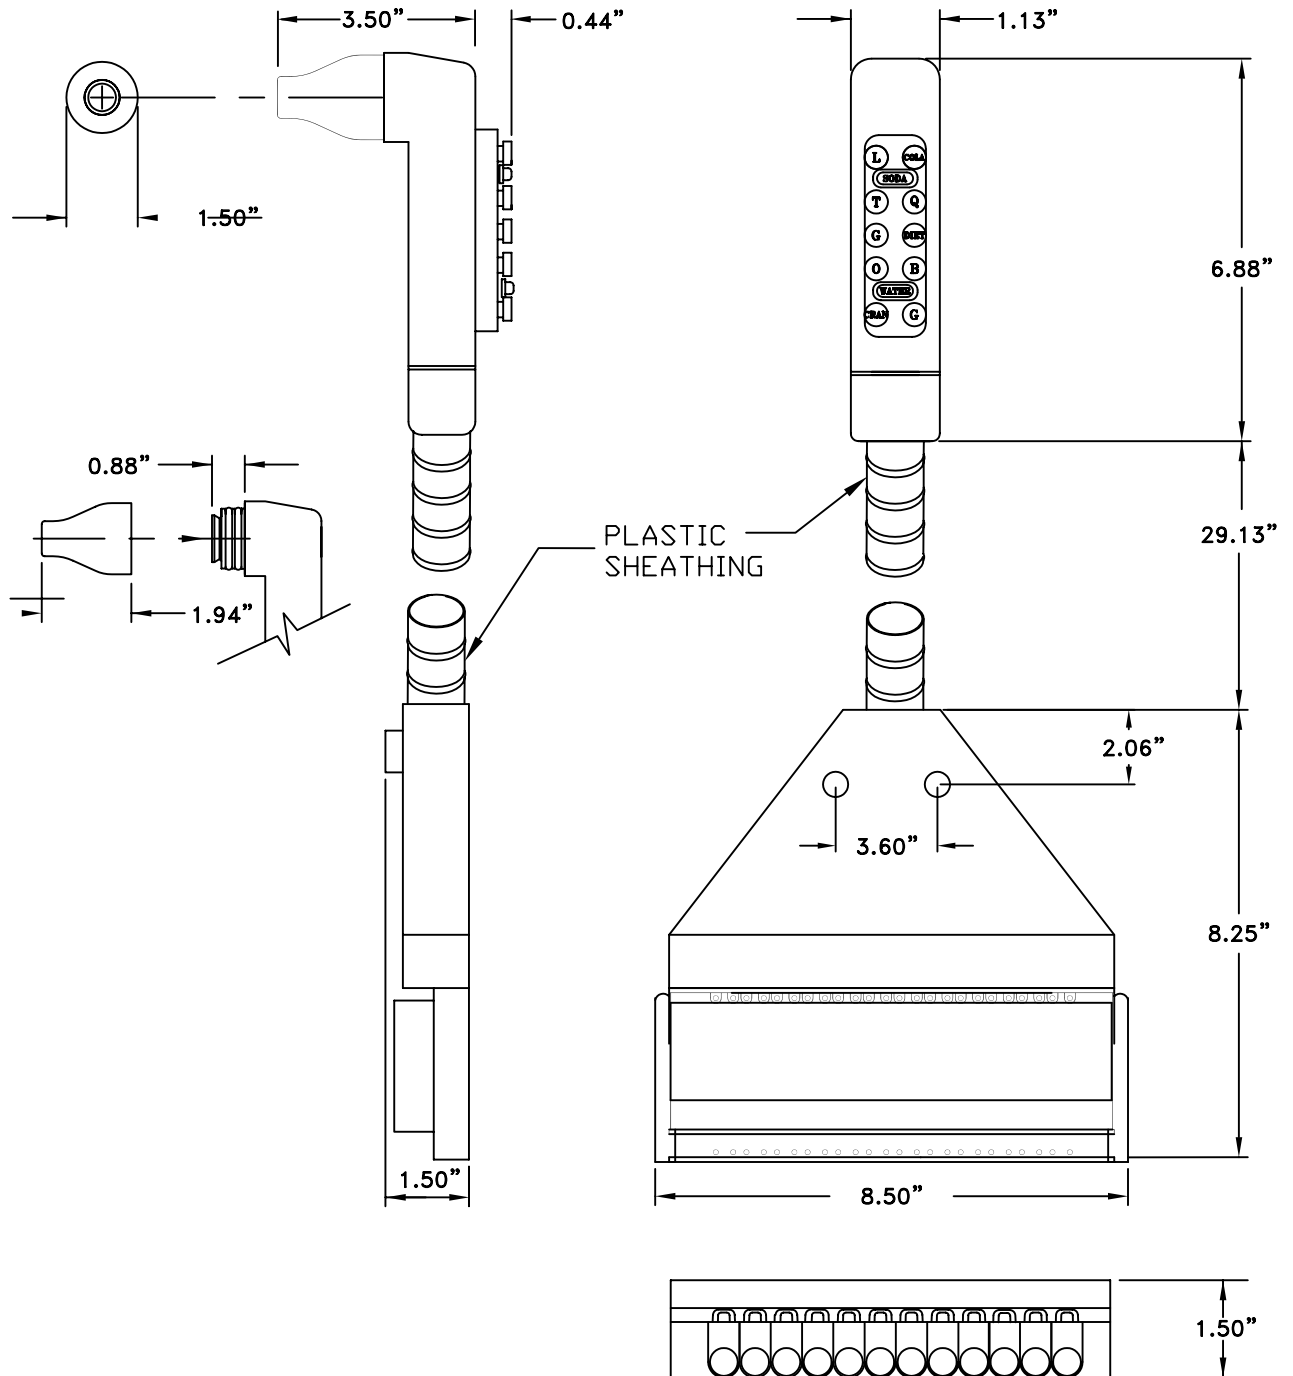

NSF MODEL NUMBER: WBM-12640-BL-S-II-D-N

- 12 BUTTON BLACK DISPENSER
- STANDARD BRIX SCREW MANIFOLD
- SERIES II NOZZLE
- DISCONNECT MANIFOLD
- PLASTIC SHEATHING ONLY

Z:\05\0560040 7-23-04