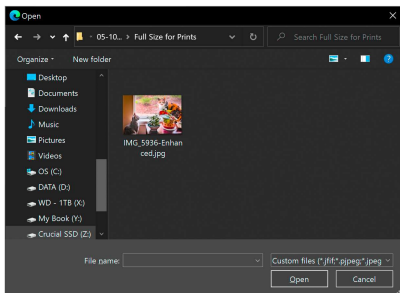

## Your Photos

0 photos selected

 Upload Photos

June 21, 2021

Undo Redo

Shuffle Zoom In Zoom Out Preview

Projects | Collage.com

https://www.collage.com/finish/v102121667