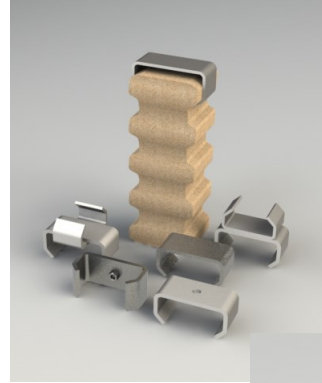

Product Line Sheet

Distributed & Resale Products

- Acid Brick
- Fire Brick
- Insulating Firebrick (IFB)
- High Alumina Brick
- Refractory Anchors
- Full Line of Castables, Mortars, Gunning Mixes, Plastics & Rams, Pumpables.
- Ceramic Fiber
- Ceramic Fiber Spray
- Soluble Fiber Products (Non-Refractory Ceramic Fiber)
- High Temperature Cloths
- Coatings
- O₂ Lance Pipes
- Stainless Steel Fibers
- Corrosion Resistant Products