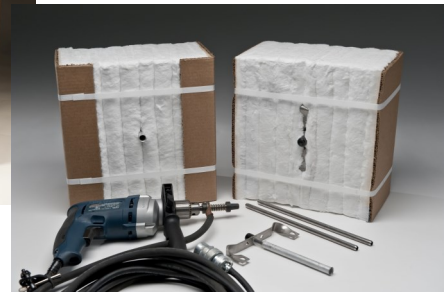

## Manufactured Products

- DF<sup>®</sup> Modules, HC<sup>®</sup> Modules (Highly Compressed), QS<sup>®</sup> Modules, BN<sup>®</sup> (Bullnose) Modules ††
  - ◊ DF<sup>®</sup> Burner Block Module
  - ◊ DF<sup>®</sup> Peep Sight Module
  - ◊ Pre Cut Shadow Box Modules
  - ◊ Custom Sizes
- Pre-Fired Refractory Cast Shapes
  - ◊ Burner Blocks
  - ◊ Trough Liners
  - ◊ Ladle Liners (Drop-In)
  - ◊ Tap Hole Blocks
  - ◊ Pier Blocks
  - ◊ Induction Furnace Shapes
  - ◊ Furnace Jambs, Arches, Roofs, Walls & Hearths
  - ◊ Peep Doors & Frames
  - ◊ Custom Shapes
- Removable Blankets & Pads †
- Tube Seals / Boots †
- Die Cut Gaskets †
- Carbon Bake Furnace Components
  - ◊ Flue End Seals
  - ◊ Gas Injectors
  - ◊ Thermocouple Holders
  - ◊ Headwall Castings
  - ◊ Exhaust/Flue Port Covers, etc.
- Special Metal Fabrications