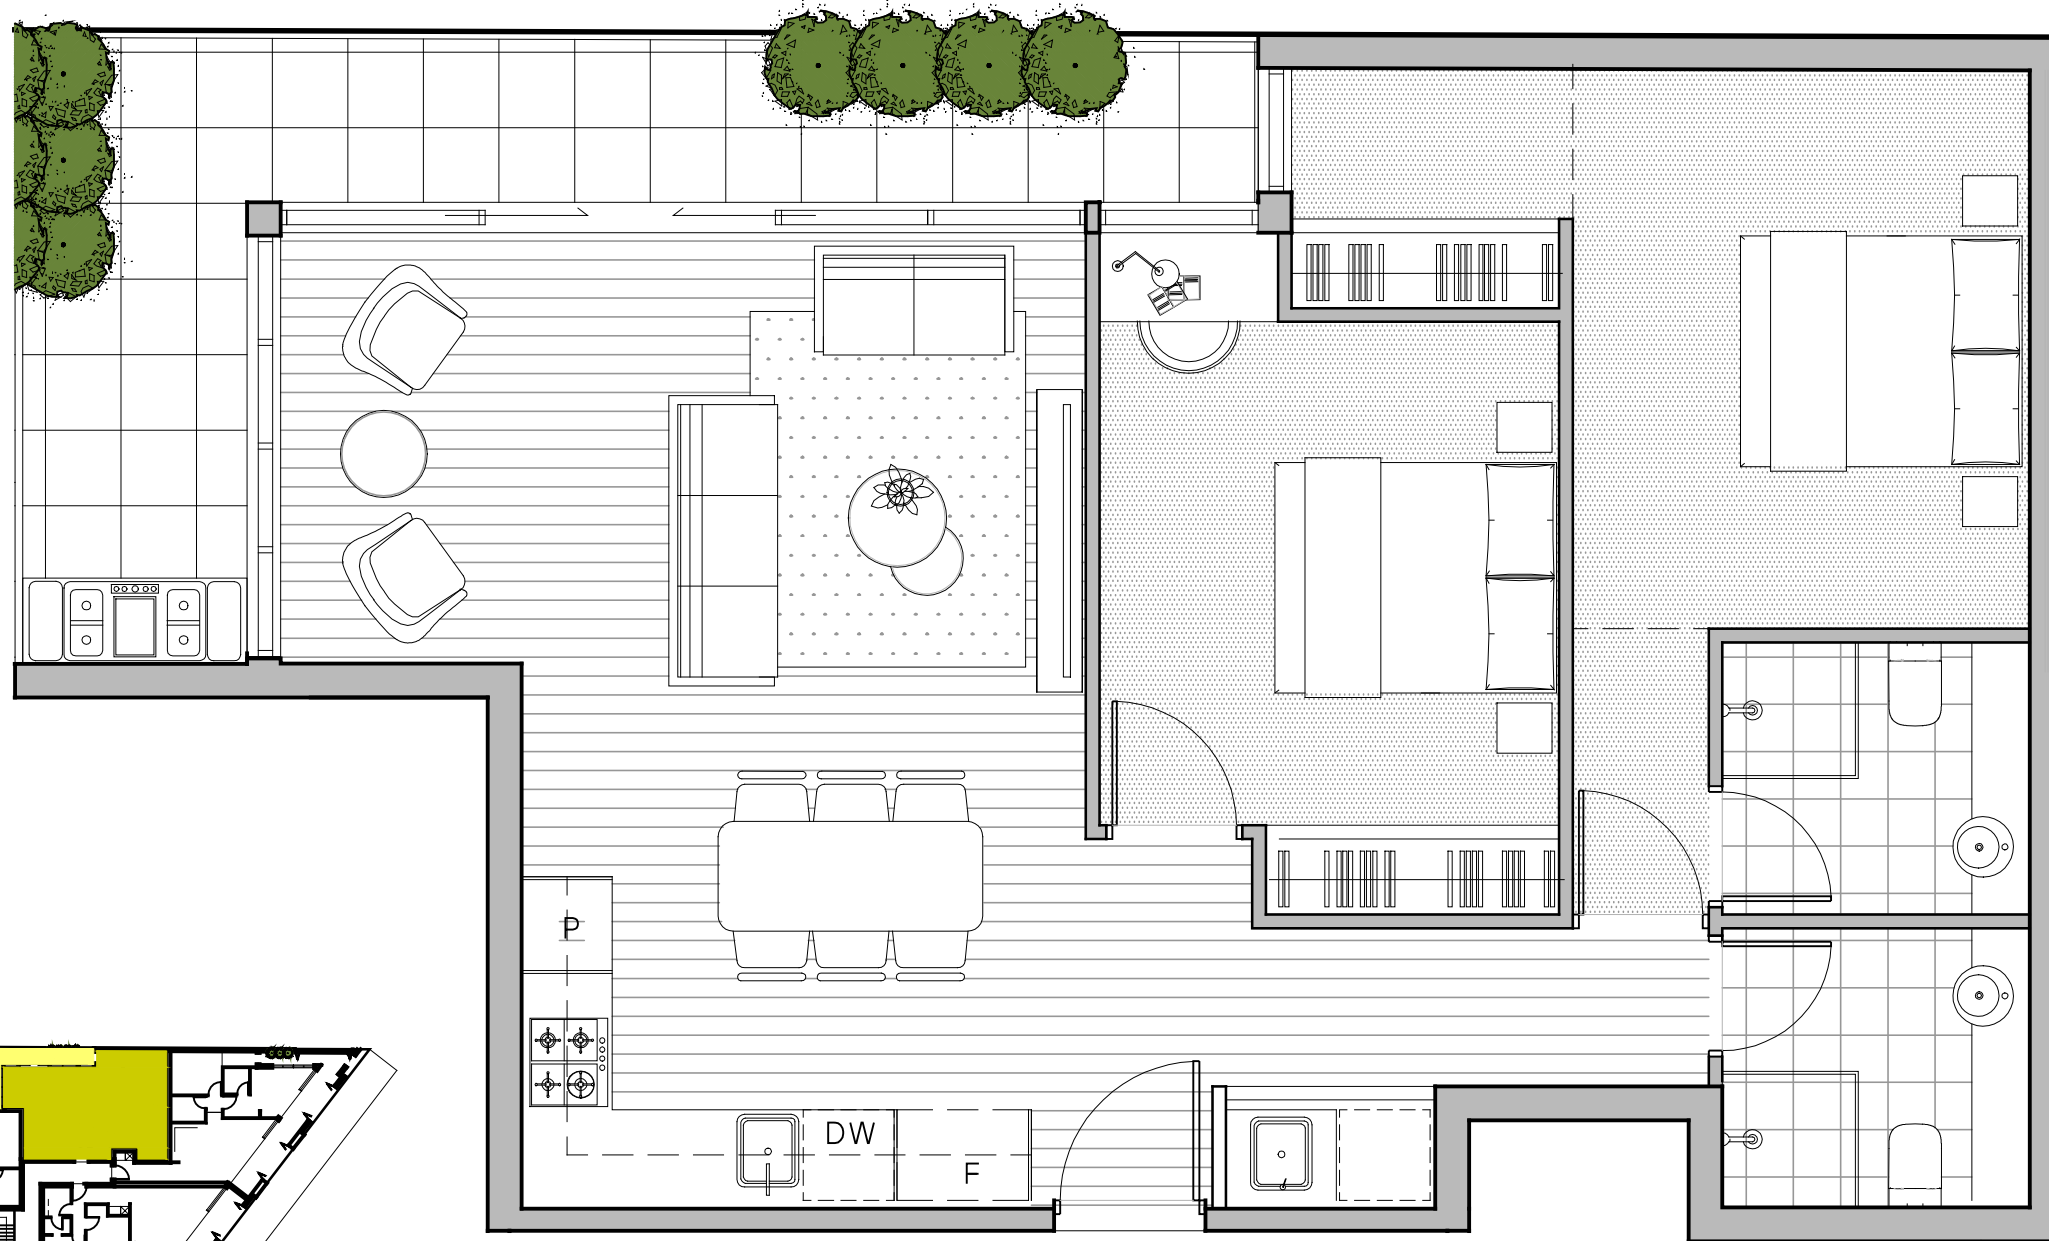

# PUNTON'S APARTMENTS

FIRST LEVEL

## APARTMENT 1.3

PETRIDIS ARCHITECTS . LEVEL 1/173 UPPER HEIDELBERG ROAD, IVANHOE . PH: 9 499 8826

BEDROOMS:	2
BATHROOM:	2
LAUNDRY:	1
CARSPACE:	1
AREA:	78.1m <sup>2</sup>
ALFRESCO / BALCONY:	13.8m <sup>2</sup>
TOTAL:	91.9m <sup>2</sup>