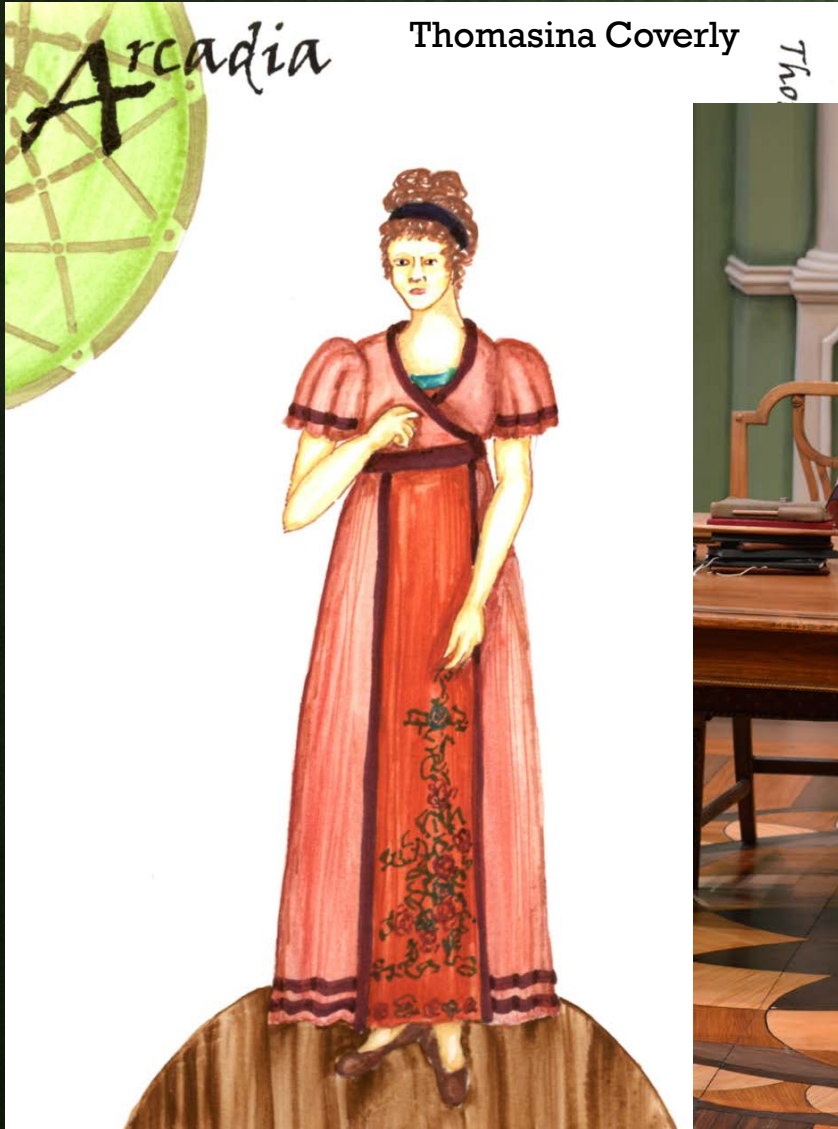

Arcadia

Director – Roger DeLaurier
Sound Design – Elizabeth Weidner

PCPA – Pacific Conservatory Theatre

Set Design – Jason Bolen
Property Director – Tim Hogan

Lighting Design – Tim Thistleton
Photos – Ice Photography