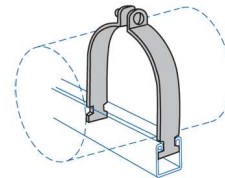

1-5/8" Slotted Back-to-Back

- 10' Pre-Galvanized
- 20' Pre-Galvanized

13/16" Slotted

- 10' pre-galvanized
- 20' pre-galvanized
- 10' 304 stainless
- Safety End Caps

All-Thread Rod

- 1/4" X 10' EG
- 3/8" X 10' EG
- 1/2" X 10' EG

Spring Nuts & Square Washers

- 1/4" EG & 316 SS
- 3/8" EG & 316 SS
- 1/2" EG & 316 SS

Pipe Clamps

- Rigid EG, AL, 304 SS
- EMT EG
- Universal EG
- Window Clamp EG

Angle Brackets

- 2 Hole EG
- 4 Hole EG
- 4 Hole Open 45° EG