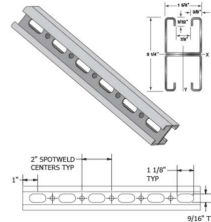

NOW STOCKING

Please contact sales@lakemichigansales.com for pricing & more information.

(Full list of stocked SKUs on back)

1-5/8" Channel

- 10' Pre-Galvanized
- Safety End Caps

1-5/8" Slotted

- 10' Pre-Galvanized
- 10' 304 Stainless
- 10' HDG
- 10' Aluminum
- 10' Green

1-5/8" Slotted Back-to-Back

- 10' Pre-Galvanized
- 20' Pre-Galvanized

13/16" Slotted

- 10' pre-galvanized
- 20' pre-galvanized
- 10' 304 stainless
- Safety End Caps

All-Thread Rod

- 1/4" X 10' EG
- 3/8" X 10' EG
- 1/2" X 10' EG

Spring Nuts & Square Washers

- 1/4" EG & 316 SS
- 3/8" EG & 316 SS
- 1/2" EG & 316 SS

Pipe Clamps

- Rigid EG, AL, 304 SS
- EMT EG
- Universal EG
- Window Clamp EG

Angle Brackets

- 2 Hole EG
- 4 Hole EG
- 4 Hole Open 45° EG