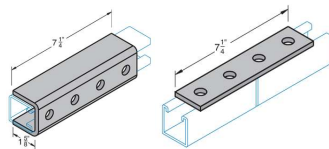

1-5/8" Slotted Back-to-Back

- 10' Pre-Galvanized
- 20' Pre-Galvanized

13/16" Slotted

- 10' pre-galvanized
- 20' pre-galvanized
- 10' 304 stainless
- Safety End Caps

All-Thread Rod

- 1/4" X 10' EG
- 3/8" X 10' EG
- 1/2" X 10' EG

Spring Nuts & Square Washers

- 1/4" EG & 316 SS
- 3/8" EG & 316 SS
- 1/2" EG & 316 SS

Pipe Clamps

- Rigid EG, AL, 304 SS
- EMT EG
- Universal EG
- Window Clamp EG

Angle Brackets

- 2 Hole EG
- 4 Hole EG
- 4 Hole Open 45° EG

Post Bases

- Base EG
- Square Base EG
- Double Sq Base EG

Splice Plates

- 4 Hole Splice Plate
- 4 Hole Splice Channel

Roof Blocks

- Post Base EG
- Square Post Base EG

Flat Plates

- Tee Plate EG
- Cross Plate EG
- Corner Angles