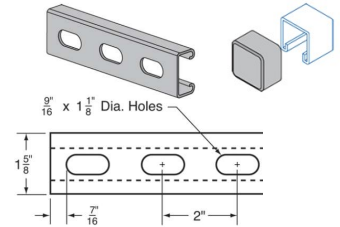

NOW STOCKING

Please contact sales@lakemichigansales.com for pricing & more information.

(Full list of stocked SKUs on back)

1-5/8" Channel

- 10' Pre-Galvanized
- Safety End Caps

1-5/8" Slotted

- 10' Pre-Galvanized
- 10' 304 Stainless
- 10' HDG
- 10' Aluminum
- 10' Green

1-5/8" Slotted Back-to-Back

- 10' Pre-Galvanized
- 20' Pre-Galvanized

13/16" Slotted

- 10' pre-galvanized
- 20' pre-galvanized
- 10' 304 stainless
- Safety End Caps

All-Thread Rod

- 1/4" X 10' EG
- 3/8" X 10' EG
- 1/2" X 10' EG

Spring Nuts & Square Washers

- 1/4" EG & 316 SS
- 3/8" EG & 316 SS
- 1/2" EG & 316 SS

Pipe Clamps

- Rigid EG, AL, 304 SS
- EMT EG
- Universal EG
- Window Clamp EG

Angle Brackets

- 2 Hole EG
- 4 Hole EG
- 4 Hole Open 45° EG