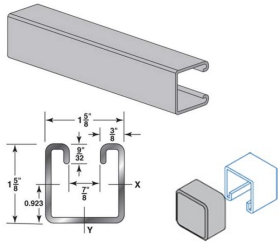

NOW STOCKING

Please contact sales@lakemichigansales.com for pricing & more information.

(Full list of stocked SKUs on back)

1-5/8" Channel

- 10' Pre-Galvanized
- Safety End Caps

1-5/8" Slotted

- 10' Pre-Galvanized
- 10' 304 Stainless
- 10' HDG
- 10' Aluminum
- 10' Green

1-5/8" Slotted Back-to-Back

- 10' Pre-Galvanized
- 20' Pre-Galvanized

13/16" Slotted

- 10' pre-galvanized
- 20' pre-galvanized
- 10' 304 stainless
- Safety End Caps

All-Thread Rod

- 1/4" X 10' EG
- 3/8" X 10' EG
- 1/2" X 10' EG

Spring Nuts & Square Washers

- 1/4" EG & 316 SS
- 3/8" EG & 316 SS
- 1/2" EG & 316 SS

Pipe Clamps

- Rigid EG, AL, 304 SS
- EMT EG
- Universal EG
- Window Clamp EG

Angle Brackets

- 2 Hole EG
- 4 Hole EG
- 4 Hole Open 45° EG