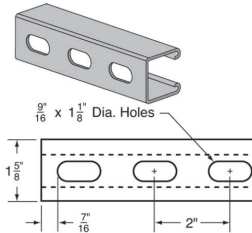

NOW STOCKING

Please contact sales@lakemichigansales.com for pricing & more information.

(Full list of stocked SKUs on back)

1-5/8" Channel

- 10' Pre-Galvanized
- Safety End Caps

1-5/8" Slotted

- 10' Pre-Galvanized
- 10' 304 Stainless
- 10' HDG
- 10' Aluminum
- 10' Green

1-5/8" Slotted Back-to-Back

- 10' Pre-Galvanized
- 20' Pre-Galvanized

13/16" Slotted

- 10' pre-galvanized
- 20' pre-galvanized
- 10' 304 stainless
- Safety End Caps

All-Thread Rod

- 1/4" X 10' EG
- 3/8" X 10' EG
- 1/2" X 10' EG

Spring Nuts & Square Washers

- 1/4" EG & 316 SS
- 3/8" EG & 316 SS
- 1/2" EG & 316 SS

Pipe Clamps

- Rigid EG, AL, 304 SS
- EMT EG
- Universal EG
- Window Clamp EG

Angle Brackets

- 2 Hole EG
- 4 Hole EG
- 4 Hole Open 45° EG