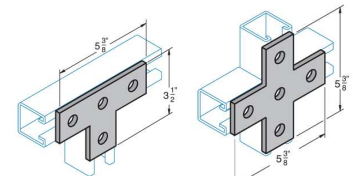

Spring Nuts & Square Washers

- 1/4" EG & 316 SS
- 3/8" EG & 316 SS
- 1/2" EG & 316 SS

Pipe Clamps

- Rigid EG, AL, 304 SS
- EMT EG
- Universal EG
- Window Clamp EG

Angle Brackets

- 2 Hole EG
- 4 Hole EG
- 4 Hole Open 45° EG

Post Bases

- Base EG
- Square Base EG
- Double Sq Base EG

Splice Plates

- 4 Hole Splice Plate
- 4 Hole Splice Channel

Roof Blocks

- Post Base EG
- Square Post Base EG

Flat Plates

- Tee Plate EG
- Cross Plate EG
- Corner Angles