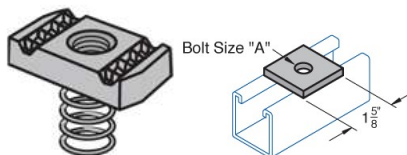

1-5/8" Slotted Back-to-Back

- 10' Pre-Galvanized
- 20' Pre-Galvanized

13/16" Slotted

- 10' pre-galvanized
- 20' pre-galvanized
- 10' 304 stainless
- Safety End Caps

All-Thread Rod

- 1/4" X 10' EG
- 3/8" X 10' EG
- 1/2" X 10' EG

Spring Nuts & Square Washers

- 1/4" EG & 316 SS
- 3/8" EG & 316 SS
- 1/2" EG & 316 SS

Pipe Clamps

- Rigid EG, AL, 304 SS
- EMT EG
- Universal EG
- Window Clamp EG

Angle Brackets

- 2 Hole EG
- 4 Hole EG
- 4 Hole Open 45° EG