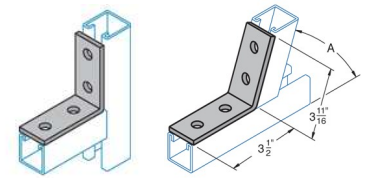

1-5/8" Slotted Back-to-Back

- 10' Pre-Galvanized
- 20' Pre-Galvanized

13/16" Slotted

- 10' pre-galvanized
- 20' pre-galvanized
- 10' 304 stainless
- Safety End Caps

All-Thread Rod

- 1/4" X 10' EG
- 3/8" X 10' EG
- 1/2" X 10' EG

Spring Nuts & Square Washers

- 1/4" EG & 316 SS
- 3/8" EG & 316 SS
- 1/2" EG & 316 SS

Pipe Clamps

- Rigid EG, AL, 304 SS
- EMT EG
- Universal EG
- Window Clamp EG

Angle Brackets

- 2 Hole EG
- 4 Hole EG
- 4 Hole Open 45° EG