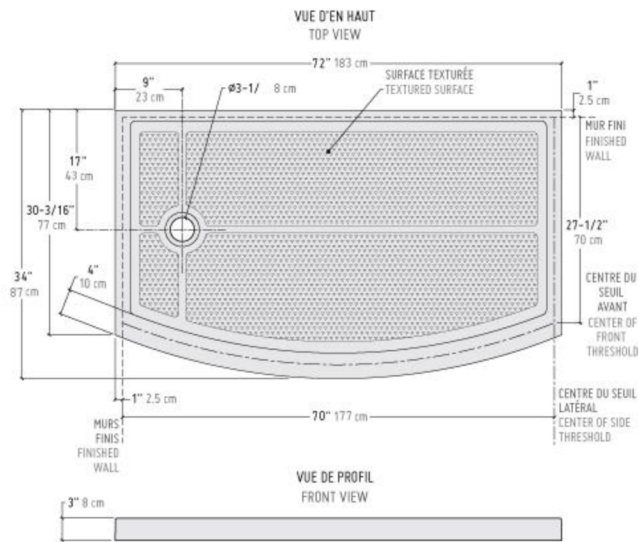

Standard Features:

- Available in left hand and right hand version.
- 4" Radius thresholds.
- Solid one-piece construction.
- Pre leveled, rests on subfloor.
- Mold and mildew resistant.
- "Grout free" and non-porous.
- Stain resistant and easy to clean.
- Waterproof and leakproof.

Specifications:

- Size: 34" x 72" size.
- Offset Drain.

NOTE: In the casting process slight shrinkage in length will occur 1/8" - 1/2"