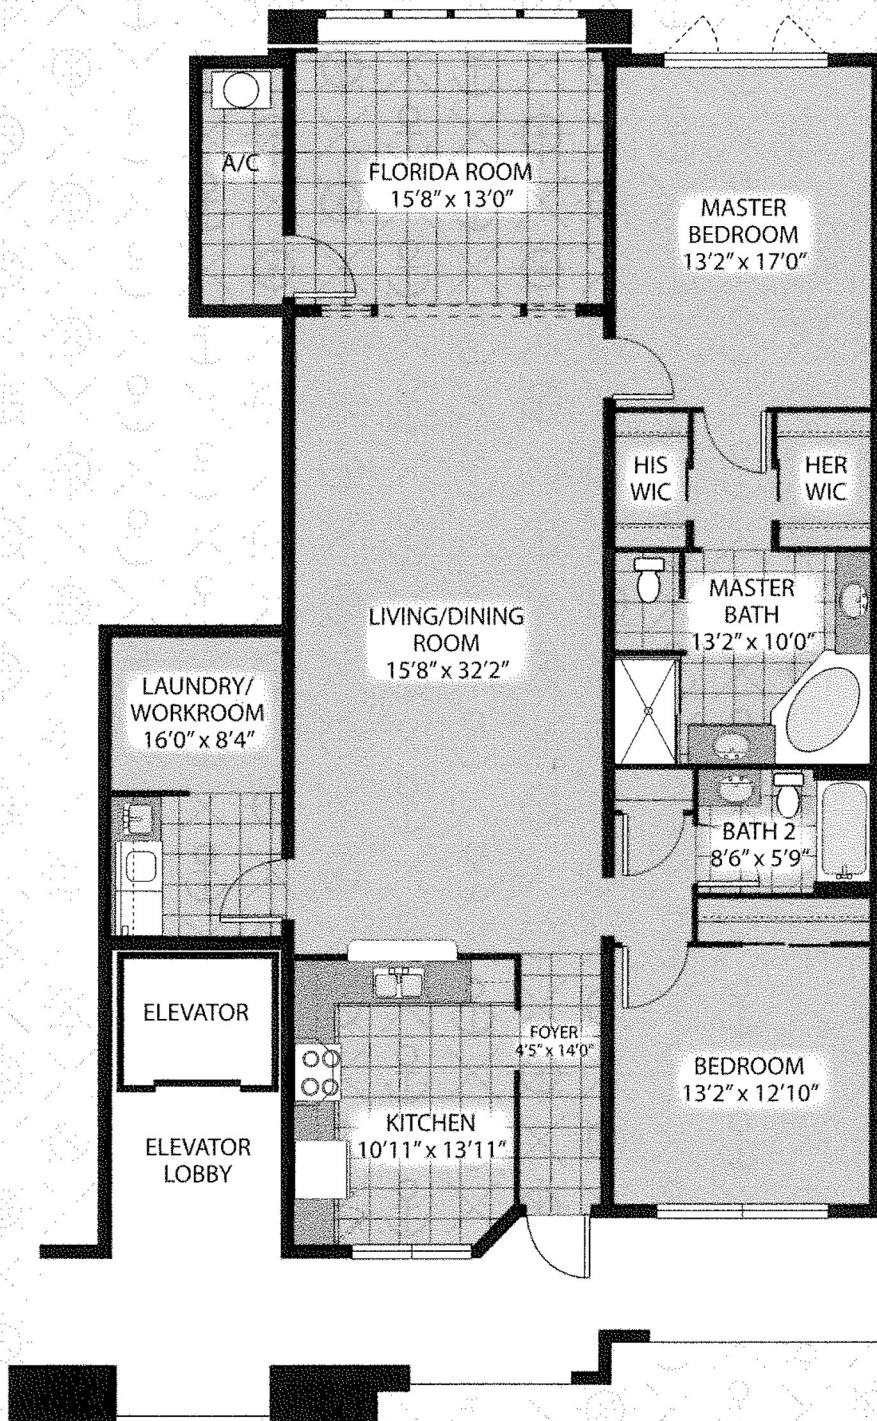

# The Harbour Isle Home

2 Bedrooms | 2 Baths | Florida Room | 1,970 Square Feet

LEFT FLOOR PLAN - EVEN UNITS