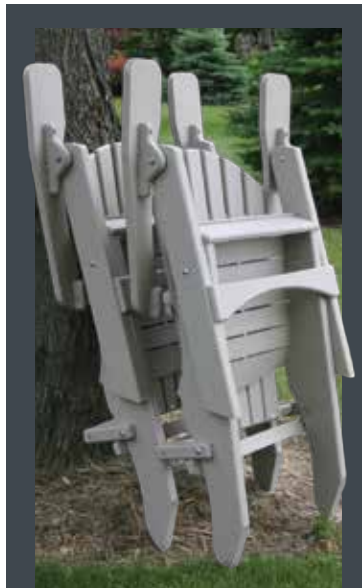

---

easy care

Simply wash and let dry. Weather-all® is completely stain-resistant.