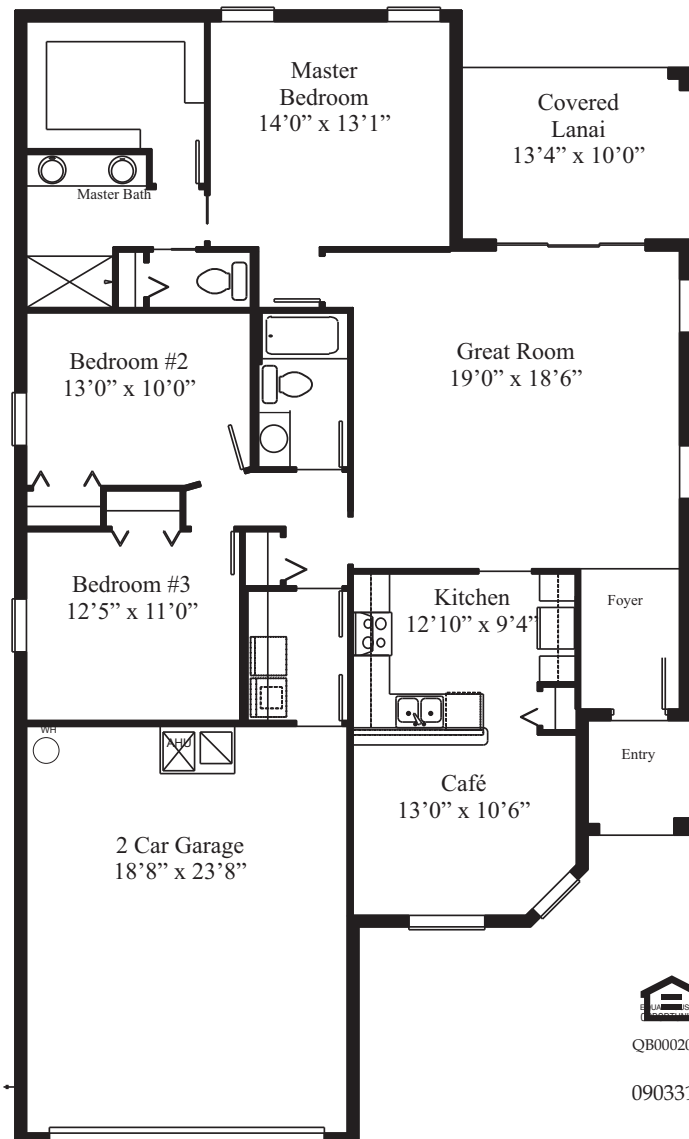

Elmwood

Model 1617

SUMMERGLEN

THE ARBORS COTTAGE SERIES

Model 1617

Living Area	1617
Garage	479
Covered Lanai	133
Entry	40
TOTAL	2269

Prices, materials and specifications may vary by community and location and are subject to change without notice due to continued product improvements. All dimensions are approximate.
 © Copyright 2009 by Florida Leisure Communities. Any duplication, reproduction or use is prohibited.