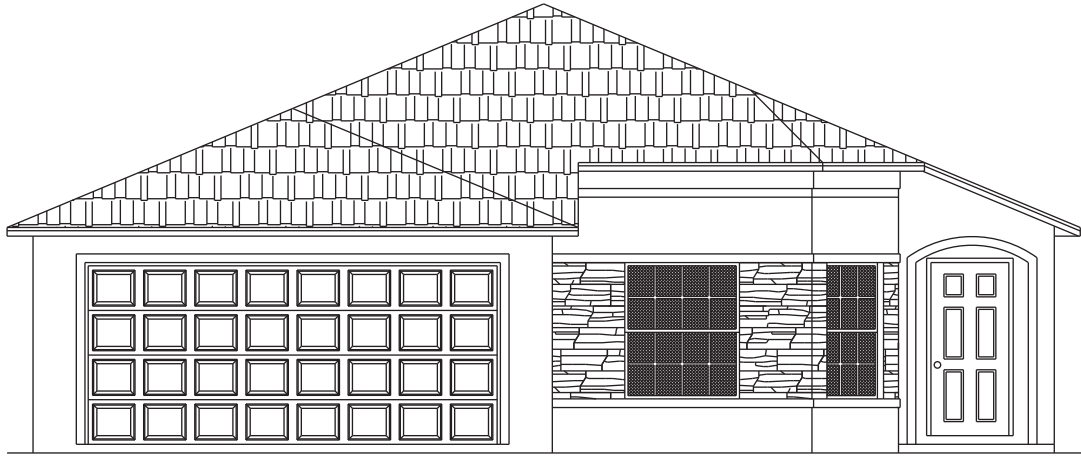

Elmwood

Model 1617

SUMMERGLEN

THE ARBORS COTTAGE SERIES

Model 1617

Living Area	1617
Garage	479
Covered Lanai	133
Entry	40
TOTAL	2269

Prices, materials and specifications may vary by community and location and are subject to change without notice due to continued product improvements. All dimensions are approximate.
 © Copyright 2009 by Florida Leisure Communities. Any duplication, reproduction or use is prohibited.