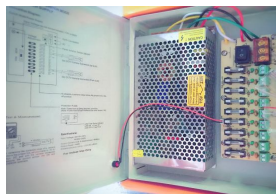

139-1209-10A

9CH 12VDC 10A Power Box
9路 12VDC 10A 電源箱

- AC100-240V/ DC12V10A
- Glass fuse, w/ LED
- 23.5x21x5cm

139-1218-10A

18CH 12VDC 10A Power Box
18路 12VDC 10A 電源箱

- AC100-240V/ DC12V10A
- Glass fuse, w/ LED
- 32x21.5x6cm