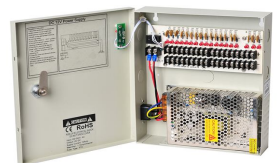

Metal Enclosure CCTV Power Box

PB Series --- DC12V PTC Fuse

PB1204-5A

4CH 12VDC 5A Power Box
4路 12VDC 5A 電源箱

- AC100-240V/ DC12V5A
- PTC fuse: 2A (resettable), w/ LED
- 25x21.5x9.4cm
- CE, FCC cert

PB1209-5A

9CH 12VDC 5A Power Box
9路 12VDC 5A 電源箱

- AC100-240V/ DC12V5A
- PTC fuse: 1.1A (resettable), w/ LED
- 25x21.5x9.4cm
- CE, FCC cert

PB1209-10A

9CH 12VDC 10A Power Box
9路 12VDC 10A 電源箱

- AC100-240V/ DC12V10A
- PTC fuse: 2A (resettable), w/ LED
- 25x21.5x9.4cm
- CE, FCC cert

PB1218-10A

18CH 12VDC 10A Power Box
18路 12VDC 10A 電源箱

- AC100-240V/ DC12V10A
- PTC fuse: 1.1A (resettable), w/ LED
- 25x21.5x9.4cm
- CE, FCC cert

139 Series --- DC12V Glass Fuse

139-1204-5A

4CH 12VDC 5A Power Box
4路 12VDC 5A 電源箱