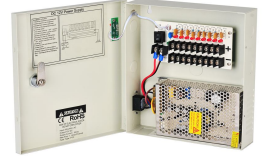

Metal Enclosure CCTV Power Box

PB Series --- DC12V PTC Fuse

PB1204-5A

4CH 12VDC 5A Power Box
4路 12VDC 5A 電源箱

- AC100-240V/ DC12V5A
- PTC fuse: 2A (resettable), w/ LED
- 25x21.5x9.4cm
- CE, FCC cert

PB1209-5A

9CH 12VDC 5A Power Box
9路 12VDC 5A 電源箱

- AC100-240V/ DC12V5A
- PTC fuse: 1.1A (resettable), w/ LED
- 25x21.5x9.4cm
- CE, FCC cert

PB1209-10A

9CH 12VDC 10A Power Box
9路 12VDC 10A 電源箱

- AC100-240V/ DC12V10A
- PTC fuse: 2A (resettable), w/ LED
- 25x21.5x9.4cm
- CE, FCC cert