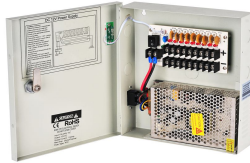

Metal Enclosure CCTV Power Box

PB Series --- DC12V PTC Fuse

PB1204-5A

4CH 12VDC 5A Power Box
4路 12VDC 5A 電源箱

- AC100-240V/ DC12V5A
- PTC fuse: 2A (resettable), w/ LED
- 25x21.5x9.4cm
- CE, FCC cert

PB1209-5A

9CH 12VDC 5A Power Box
9路 12VDC 5A 電源箱

- AC100-240V/ DC12V5A
- PTC fuse: 1.1A (resettable), w/ LED
- 25x21.5x9.4cm
- CE, FCC cert

PB1209-10A

9CH 12VDC 10A Power Box
9路 12VDC 10A 電源箱

- AC100-240V/ DC12V10A
- PTC fuse: 2A (resettable), w/ LED
- 25x21.5x9.4cm
- CE, FCC cert

PB1218-10A

18CH 12VDC 10A Power Box
18路 12VDC 10A 電源箱

- AC100-240V/ DC12V10A
- PTC fuse: 1.1A (resettable), w/ LED
- 25x21.5x9.4cm
- CE, FCC cert

139 Series --- DC12V Glass Fuse

139-1204-5A

4CH 12VDC 5A Power Box
4路 12VDC 5A 電源箱