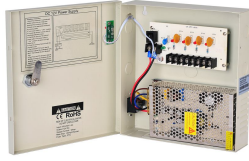

EP1218-20A

18CH 12VDC 20A Power Box
18路 12VDC 20A 電源箱

- AC100-240V/ DC12V20A
- PTC fuse: 2A (resettable), w/ LED
- 26.7x27.5x8.7cm
- UL, CE, FCC cert

EP1218-30A

18CH 12VDC 30A Power Box
18路 12VDC 30A 電源箱

- AC100-240V/ DC12V30A
- PTC fuse: 2A (resettable), w/ LED
- 26.7x27.5x8.7cm
- CE, FCC cert

Metal Enclosure CCTV Power Box

PB Series --- DC12V PTC Fuse

PB1204-5A

4CH 12VDC 5A Power Box
4路 12VDC 5A 電源箱

- AC100-240V/ DC12V5A
- PTC fuse: 2A (resettable), w/ LED
- 25x21.5x9.4cm
- CE, FCC cert

PB1209-5A