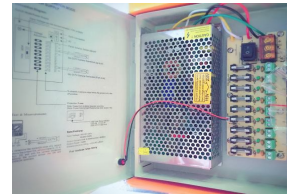

Metal Enclosure CCTV Power Box

PB Series --- DC12V PTC Fuse

PB1204-5A

4CH 12VDC 5A Power Box
4路 12VDC 5A 電源箱

- AC100-240V/ DC12V5A
- PTC fuse: 2A (resettable), w/ LED
- 25x21.5x9.4cm
- CE, FCC cert

PB1209-5A

9CH 12VDC 5A Power Box
9路 12VDC 5A 電源箱

- AC100-240V/ DC12V5A
- PTC fuse: 1.1A (resettable), w/ LED
- 25x21.5x9.4cm
- CE, FCC cert

PB1209-10A

9CH 12VDC 10A Power Box
9路 12VDC 10A 電源箱

- AC100-240V/ DC12V10A
- PTC fuse: 2A (resettable), w/ LED
- 25x21.5x9.4cm
- CE, FCC cert

PB1218-10A

18CH 12VDC 10A Power Box
18路 12VDC 10A 電源箱

- AC100-240V/ DC12V10A
- PTC fuse: 1.1A (resettable), w/ LED
- 25x21.5x9.4cm
- CE, FCC cert

139 Series --- DC12V Glass Fuse

139-1204-5A

4CH 12VDC 5A Power Box
4路 12VDC 5A 電源箱

- AC100-240V/ DC12V5A
- Glass fuse, w/ LED
- 23.5x21x5cm

139-1209-5A

9CH 12VDC 5A Power Box
9路 12VDC 5A 電源箱

- AC100-240V/ DC12V5A
- Glass fuse, w/ LED
- 23.5x21x5cm

139-1209-10A

9CH 12VDC 10A Power Box
9路 12VDC 10A 電源箱

- AC100-240V/ DC12V10A
- Glass fuse, w/ LED
- 23.5x21x5cm

139-1218-10A

18CH 12VDC 10A Power Box
18路 12VDC 10A 電源箱

- AC100-240V/ DC12V10A
- Glass fuse, w/ LED
- 32x21.5x6cm

139-1218-20A

18CH 12VDC 20A Power Box
18路 12VDC 20A 電源箱

- AC100-240V/ DC12V20A
- Glass fuse, w/ LED
- 32x21.5x6cm

139-1218-30A

18CH 12VDC 30A Power Box
18路 12VDC 30A 電源箱

- AC100-240V/ DC12V30A
- Glass fuse, w/ LED
- 32x21.5x6cm