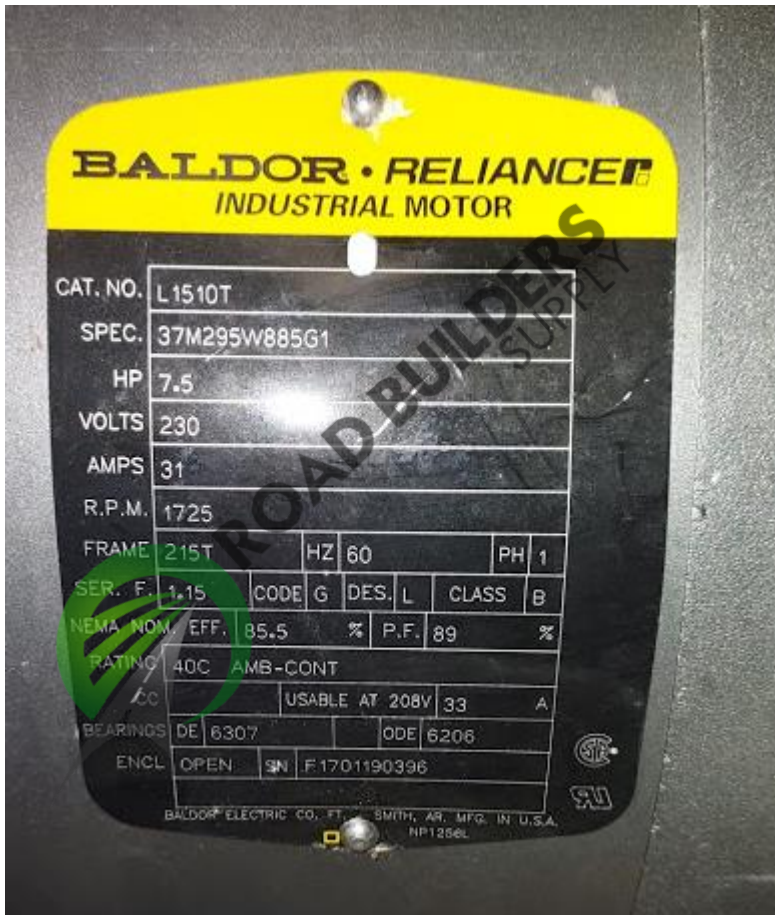

# CD014RBS

## New Baldor Motor

### 7.5 HP

ID: CD014

Details:

- New Baldor Motor
- 7.5 HP
- Spec. 37M295W885G1

- All equipment subject to prior sale.
- RSB strives to ensure the accuracy of all listings, but all listings are "as-is, where-is," with no implied warranty.
- All buyers are encouraged to inspect equipment personally to verify accuracy.
- All information contained in this listing sheet is confidential. It is the property of RBS and is not to be shared.
- Road Builders Supply, LLC accepts no liability for the accuracy of the above listing.