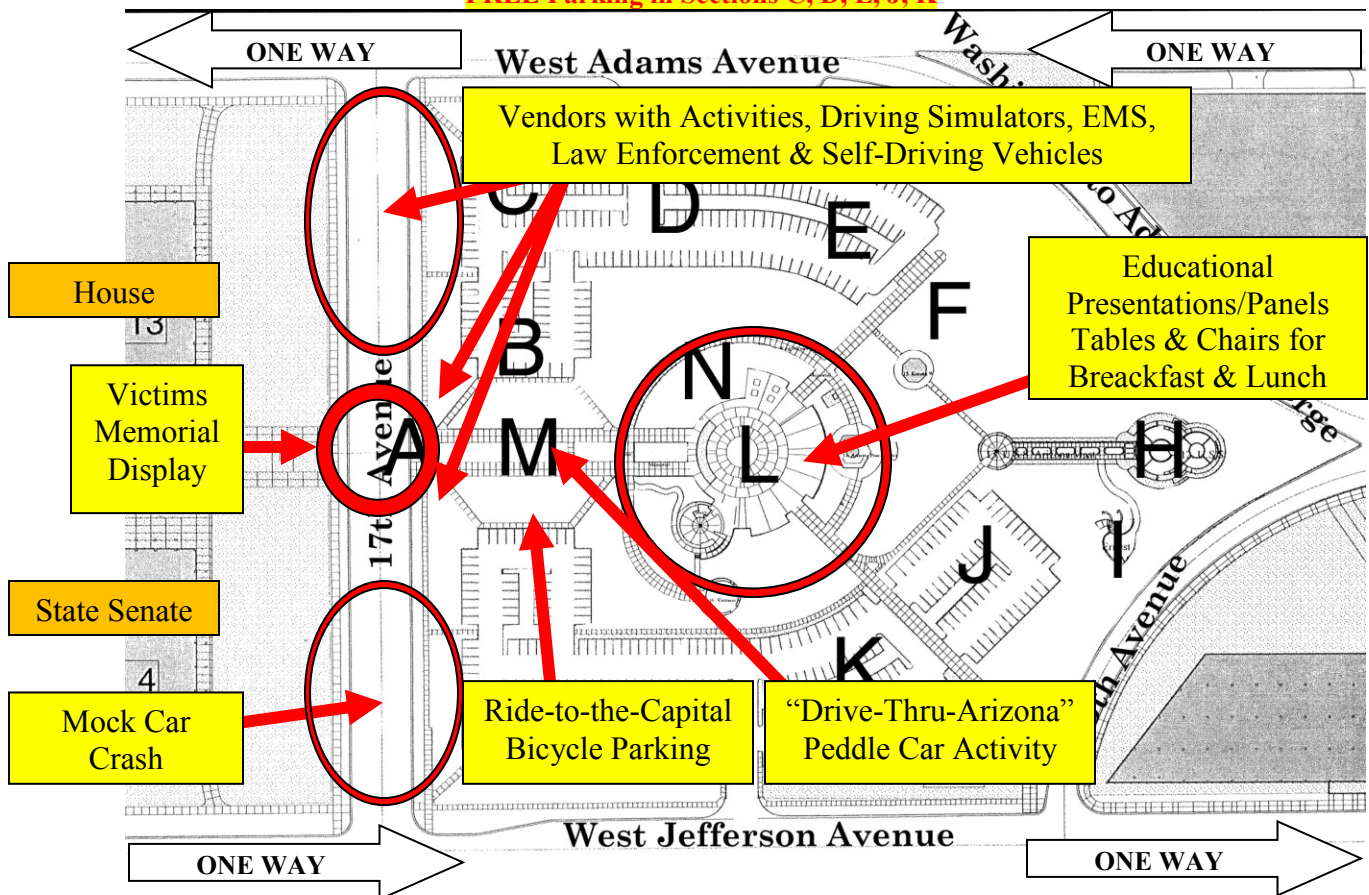

ANNUAL ARIZONA

DISTRACTED DRIVING

S U M M I T

Educate – Enforce - Engage

*Wesley Bolin Memorial Plaza
Wednesday January 23, 2019
8:30AM – 3:00PM*

General Site Map

Logistics Page 1 of 2

-N-

FREE Parking in Sections C, D, E, J, K

ANNUAL ARIZONA

**DISTRACTED
DRIVING**
S U M M I T

Educate – Enforce - Engage

*Wesley Bolin Memorial Plaza
Wednesday January 23, 2019
8:30AM – 3:00PM*

Enlargement of Section L
Logistics Page 2 of 2