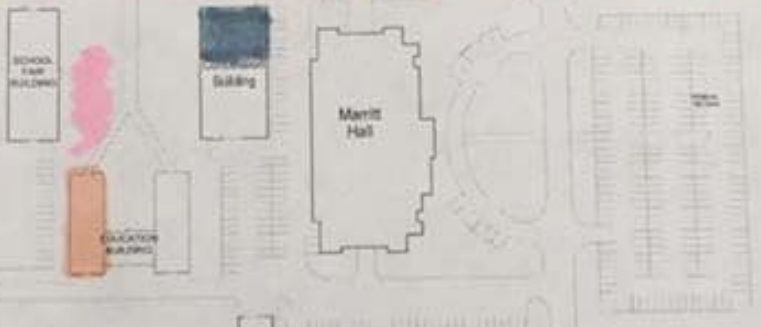

Wilson Street

GOLD RUSH CLASSIC
APPALOOSA & PAINT
SHOW

Free
Parking

Donovan Building

Hossack Building

DEMO PIT
(140' x 120')

Free
Parking

MOWAY 24,400 sq ft

Trinity Road

-  WARM UP RING/AREA.
-  SHOW RING
-  STABLES
-  POSSIBLE VEHICLE TRAFFIC & VENDORS/^{FOOD}KITE FESTIVAL
-  WASHROOMS
-  ENTRY/EXIT GATE
-  TRAILER PARKING