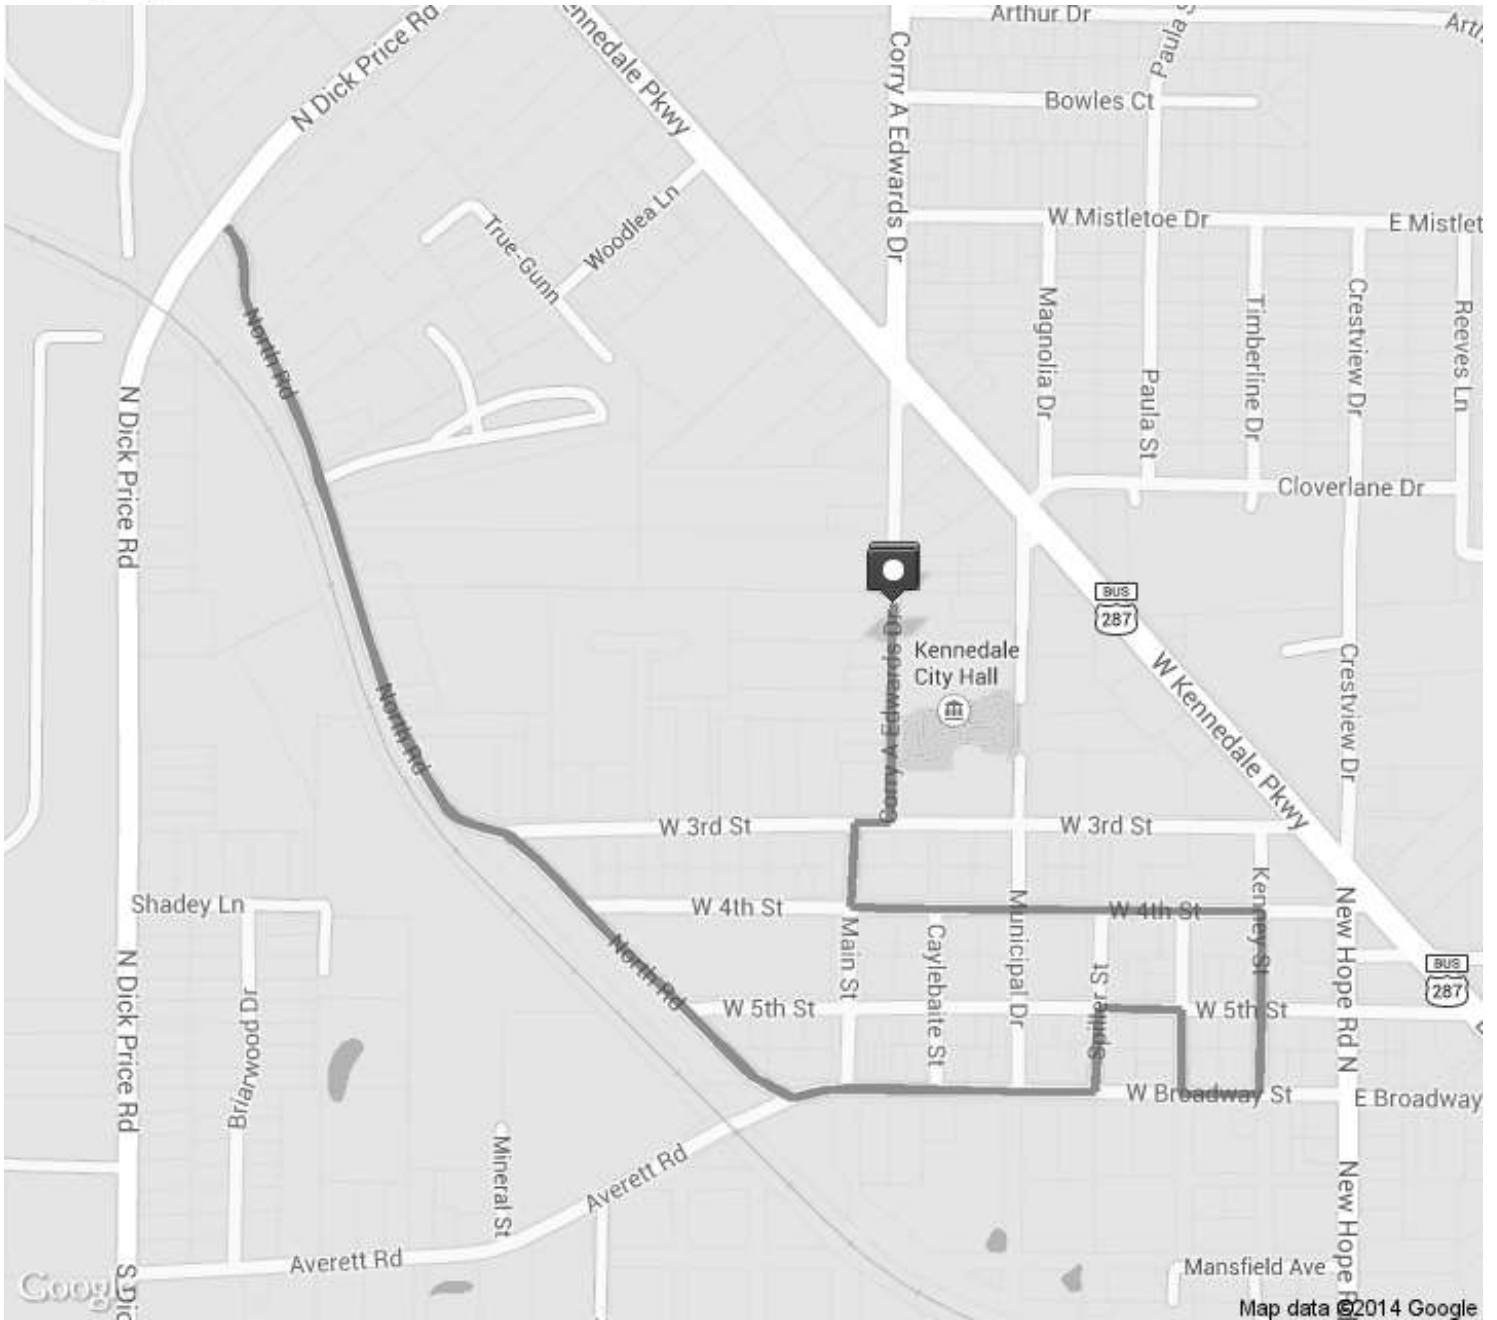

# BrookeHesterHustle5K(USATFCert2011)

Distance: 3.22 mi

Elevation: 74.81 ft} (Max: 652.03 ft)

mapmyrun

ELEVATION (ft)

Miles

Copyright (c) 2014 MapMyFitness Inc.

	Head south on Corry A Edwards Dr toward W 3rd St	0 mi (+0.03 mi)
	Head south on Corry A Edwards Dr toward W 3rd St	0.03 mi (+0.11 mi)
	Turn right onto W 3rd St	0.13 mi (+0.02 mi)
	Turn left onto Main St	0.15 mi (+0 mi)
	Head south on Main St toward W 4th St	0.16 mi (+0.05 mi)
	Turn left onto W 4th St	0.21 mi (+0.02 mi)
	Head east on W 4th St toward Caylebaite St	0.23 mi (+0.01 mi)
	Head east on W 4th St toward Caylebaite St	0.24 mi (+0.22 mi)
	Turn right onto Kenney St	0.46 mi (+0 mi)
	Head south on Kenney St toward W 5th St	0.46 mi (+0.11 mi)
	Turn right onto W Broadway St	0.57 mi (+0.01 mi)
	Head west on W Broadway St toward Sulphur St	0.58 mi (+0.04 mi)
	Turn right onto Sulphur St	0.62 mi (+0.02 mi)
	Head north on Sulphur St toward W 5th St	0.64 mi (+0.03 mi)
	Turn left onto W 5th St	0.67 mi (+0.02 mi)
	Head west on W 5th St toward Spiller St	0.69 mi (+0.03 mi)
	Turn left onto Spiller St	0.72 mi (+0.03 mi)
	Head south on Spiller St toward W Broadway St	0.75 mi (+0.02 mi)
	Turn right onto W Broadway St	0.77 mi (+0.02 mi)
	Head west on W Broadway St toward Municipal Dr	0.79 mi (+0.17 mi)
	Slight right onto North Rd	0.95 mi (+0.14 mi)
	Head northwest on North Rd toward W 4th St	1.09 mi (+0.52 mi)
	Head southeast on North Rd toward W 3rd St	1.61 mi (+0.42 mi)