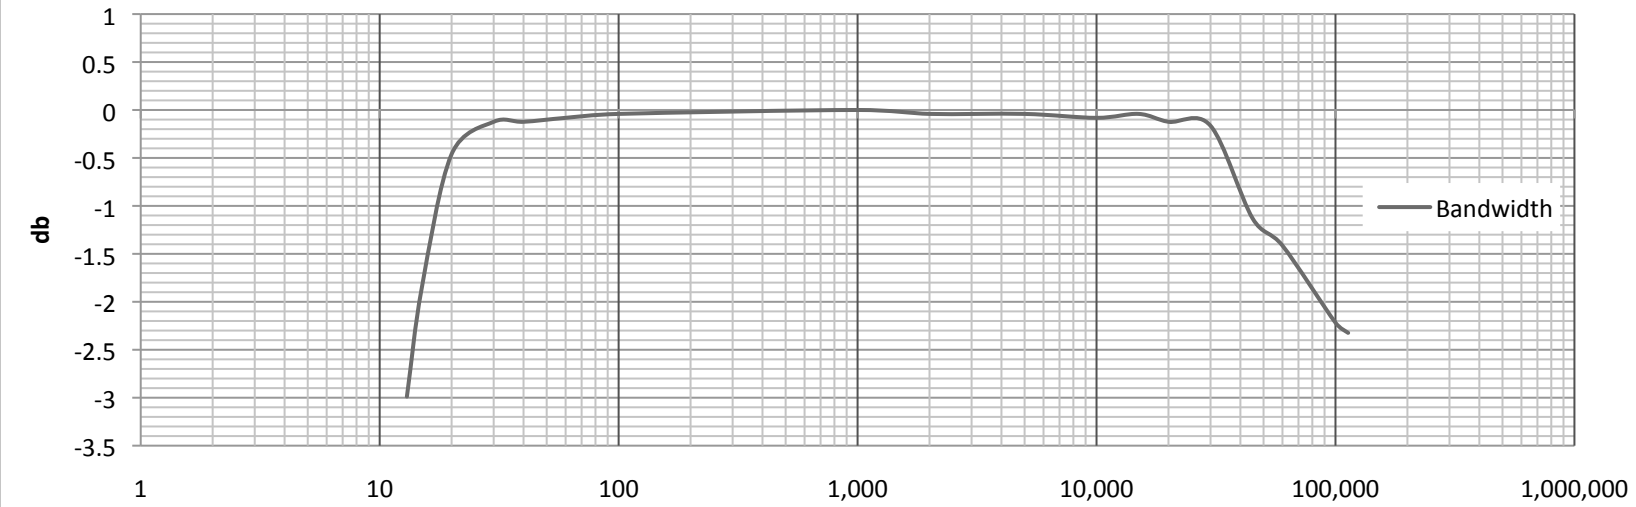

Bandwidth Audio 288 Mono Amplifier

Serial #: 001
Rev: 1.1
Date: 1/26/13

60 Watt Power Bandwidth and % THD + N

60 Watt THD + N @ 1KHz: 1.0%
60 Watt Bandwidth @ -0.5db: 20Hz - 35KHz

Frequency Hz