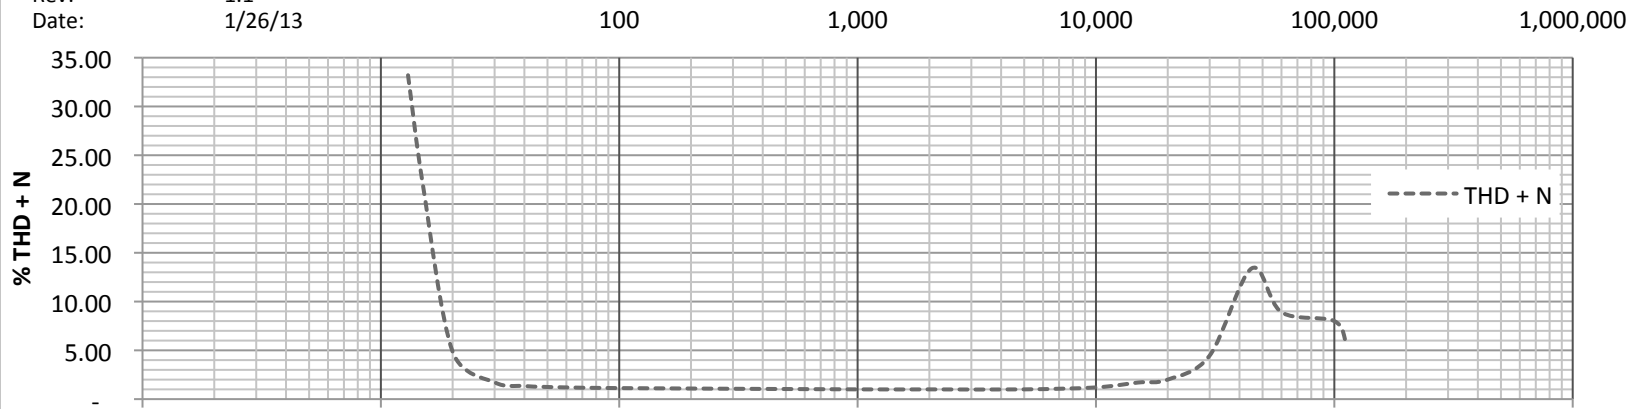

Bandwidth Audio 288 Mono Amplifier

Serial #: 001
Rev: 1.1
Date: 1/26/13

60 Watt Power Bandwidth and % THD + N

60 Watt THD + N @ 1KHz: 1.0%
60 Watt Bandwidth @ -0.5db: 20Hz - 35KHz

Frequency Hz