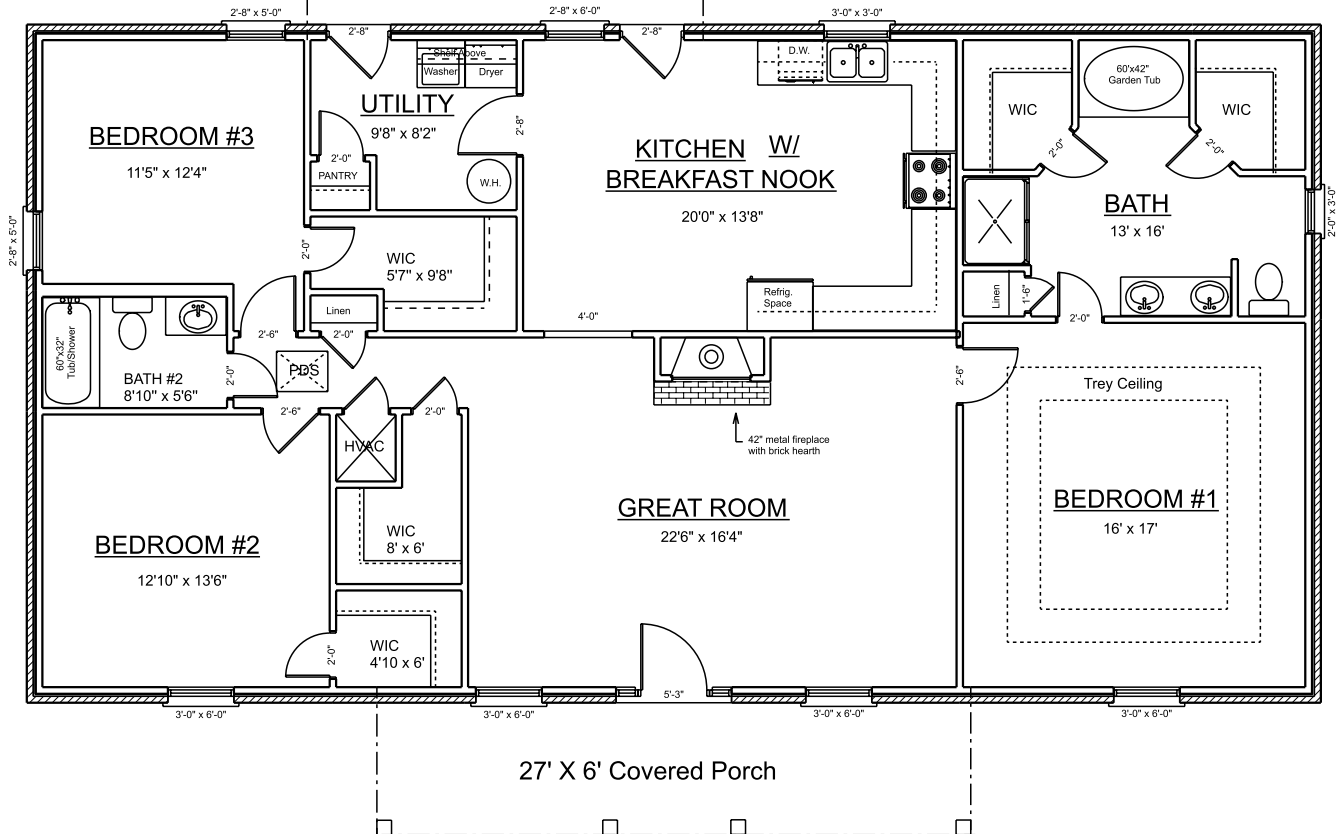

THE PRESCOTT

1814 Sq. Ft.

\$
 Subject to change
 Date: 8/2019
 Initials: C.S

Alabama Better Built homes, Inc.
 2203 Howard Murfee Blvd.
 Prattville, AL 36066
 334-285-6380

18' x 12' Covered Porch

MEASUREMENTS SHOWN ARE NOT INTENDED TO BE EXACT AND THEREFORE ARE NOT GUARANTEED

27' X 6' Covered Porch

58' - 10"

48' - 10"