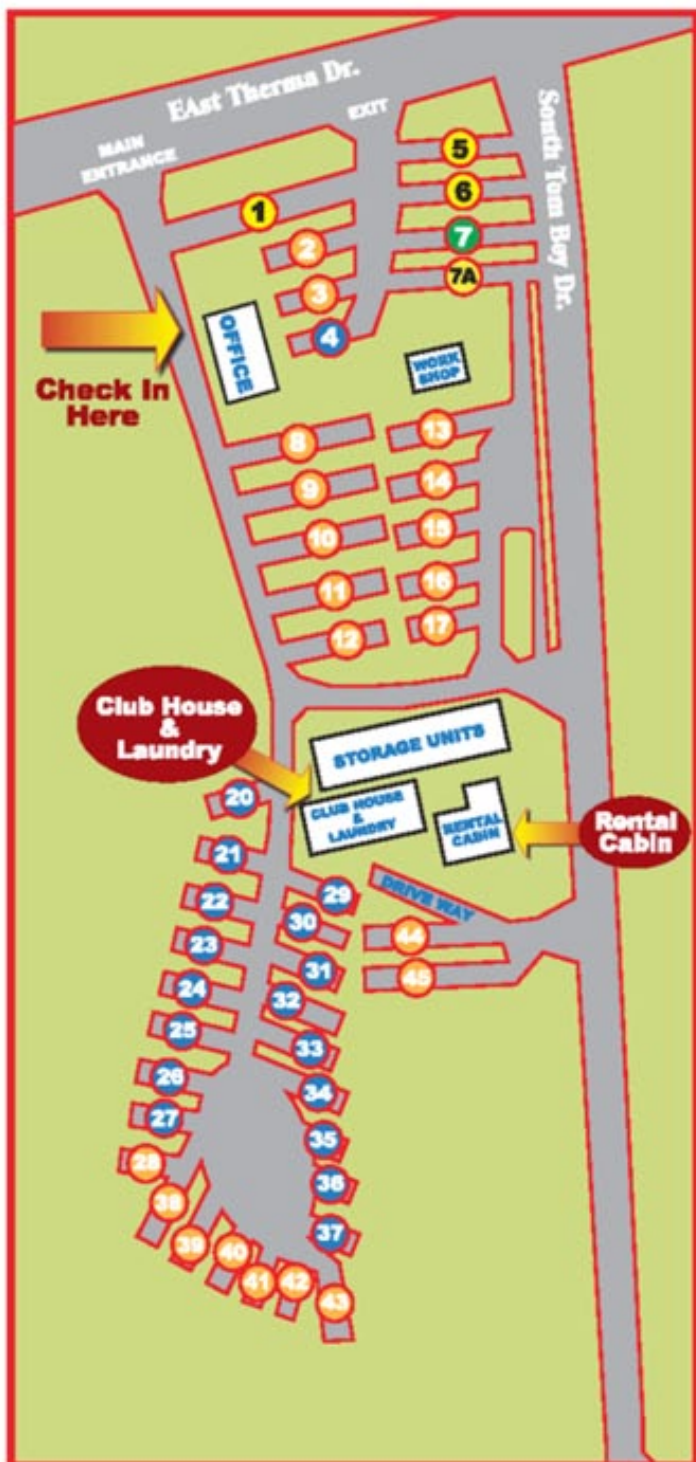

LOST EAGLE RV PARK

575-377-2374

155 East Therma Dr.
Eagle Nest, New Mexico 87718
info@LostEagleRVPark.com

Service Legend

1 50 Amp Pull-through

1 30 Amp Pull-through

1 50 Amp Back-In

1 30 Amp Back-In

Free Wifi on all sites

Aim Your Antenna East