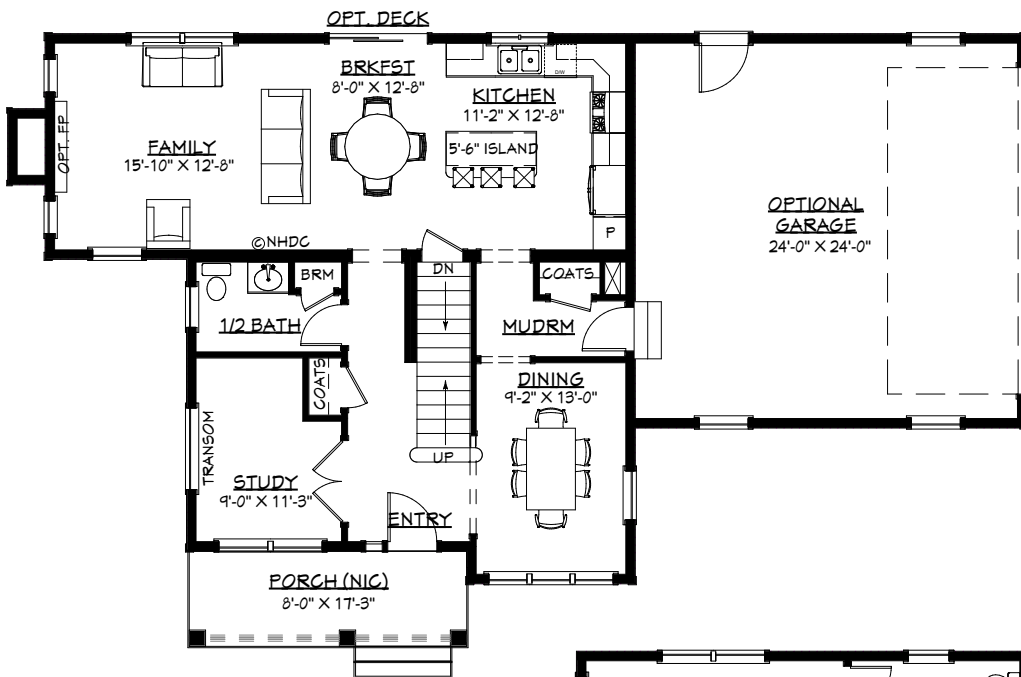

# THE DEERFIELD CRAFTSMAN

36'-0" x 37'-6"  
1,951 SF  
+ OPT. 349 SF

NH DESIGN COLLABORATIVE, LLC

## FIRST FLOOR

996 SF

## SECOND FLOOR

955 SF