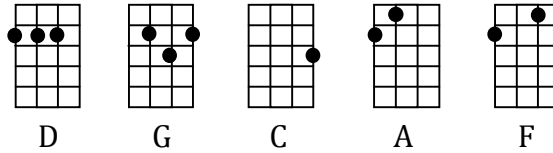

I Can See Clearly Now

Johnny Nash

Intro: C G D D 2x

D G D
I can see clearly now the rain is gone

D G A
I can see all obstacles in my way

D G D
Gone are the dark clouds that had me blind

C G D
It's gonna be a bright, (bright) bright, (bright) sun shiny day

C G D
It's gonna be a bright, (bright) bright, (bright) sun shiny day

D G D
Yes I can make it now the pain is gone,

D G A
All of the bad feelings have disappeared.

D G D
Here is the rainbow I have been praying for.

C G D
It's gonna be a bright, (bright) bright, (bright) sun shiny day

F C
Look all around, there's nothing but blue skies

F A C#m G C#m G C Bm A
Look straight ahead, there's nothing but blue skies

D G D
I can see clearly now the rain is gone

D G A
I can see all obstacles in my way

D G D
Here is the rainbow I have been praying for.

C G D
It's gonna be a bright, (bright) bright, (bright) sun shiny day (4x)