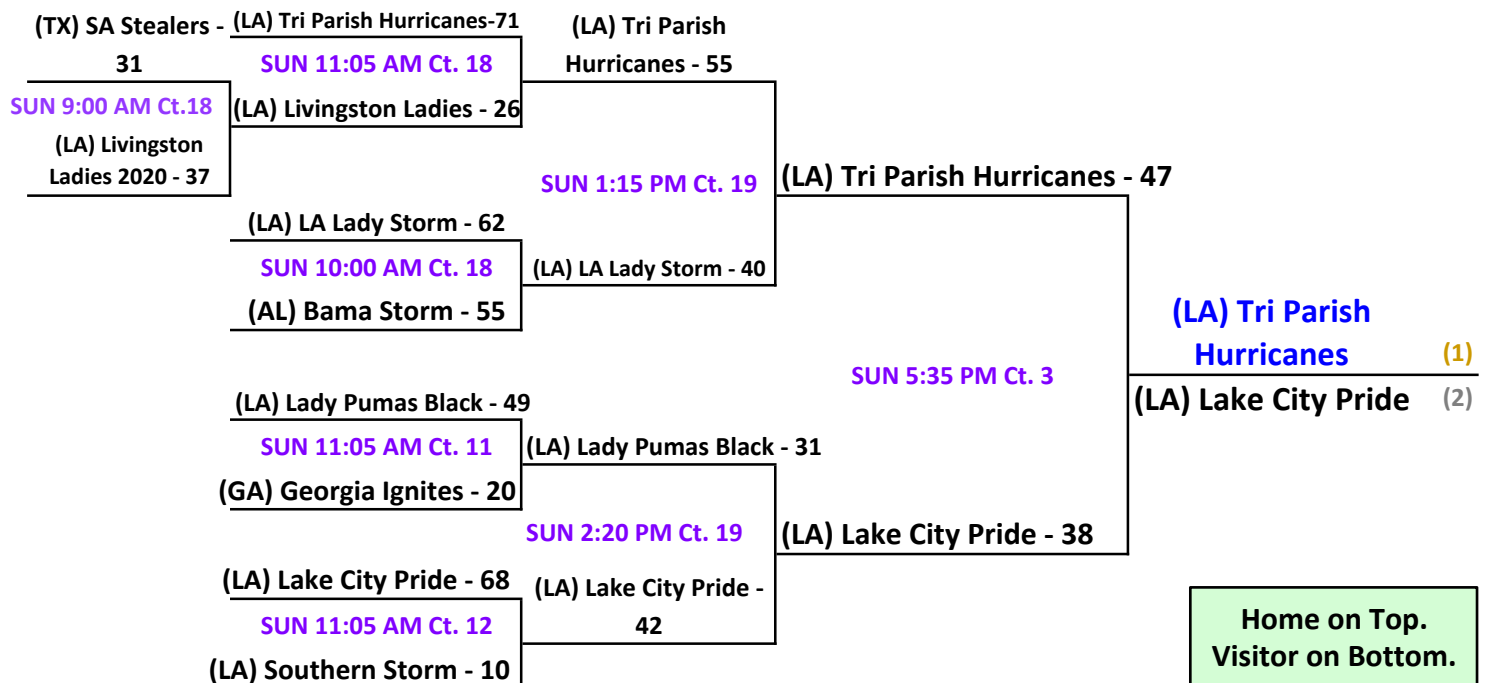

Pool C							
W	L						
1	1	C 1	(TX) SA Stealers			2	
0	2	C 2	(LA) Louisiana Lady Storm			3	
2	0	C 3	(LA) Lake City Pride			1	
Teams	Date	Time	Court	Results			
C 1 v C 3	Sat	10:55 AM	4	C 1	42	C 3	56
C 2 v C 3	Sat	3:25 PM	10	C 2	43	C 3	48
C 1 v C 2	Sat	6:30 PM	9	C 1	41	C 2	36

## 2019 Allstate Sugar Bowl Super 60 GOLD Bracket: 11th Grade Girls Division

Home on Top.  
Visitor on Bottom.