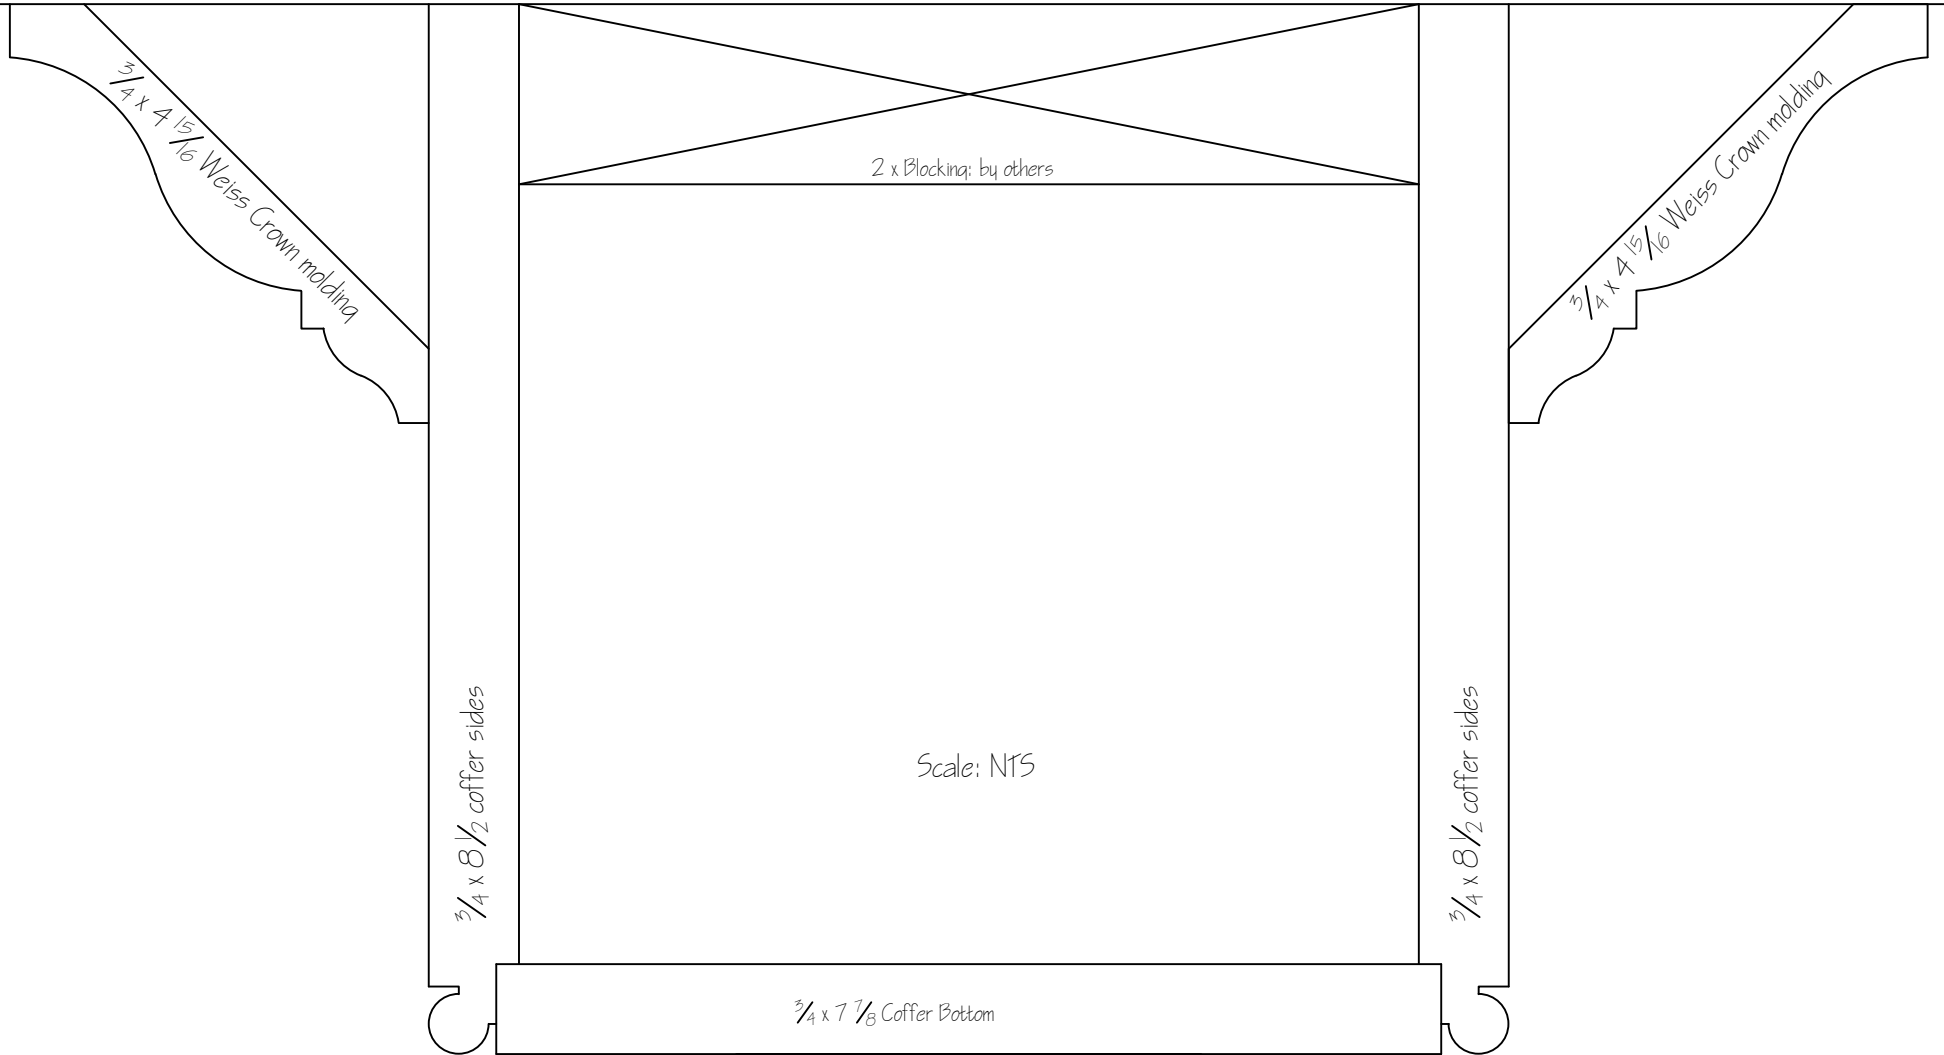

Weiss Coffe

Sheet Rock

Scale: NTS

Rhodes & Rhodes Millwork
3011 Ocean Heights Avenue Unit A
Egg Harbor Township, NJ 08234
609-653-3180 Phone 609-653-3181 Fax
rhodesandrhodes@gmail.com
rhodesandrhodesmillwork.com