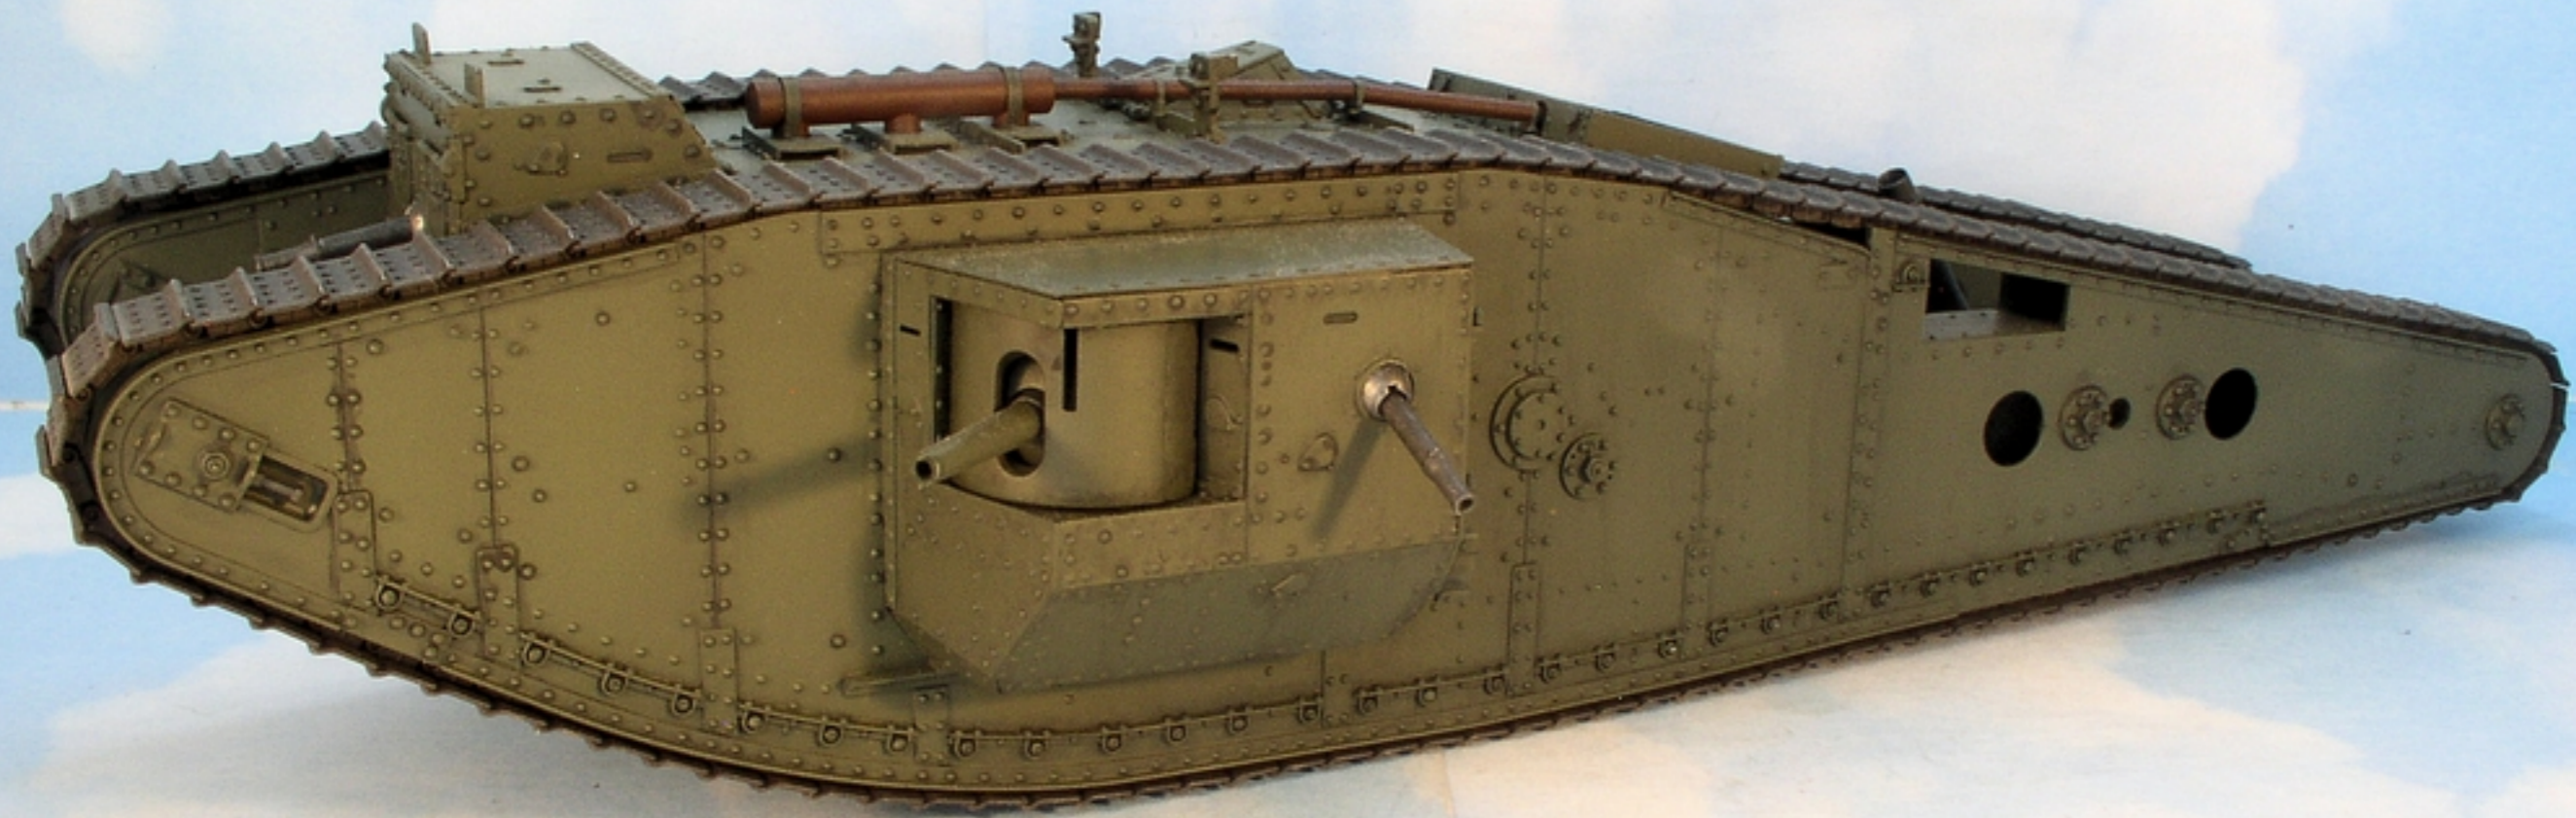

XE-73
36301
Dr. GARDNER

KE 17

Fok. E.III

ITEM 37017

Sd.Kfz.4/1 PANZERWERFER 42

1/35th SCALE GERMAN SELF-PROPELLED ROCKET LAUNCHER

ドイツ自走ロケット砲 Sd.Kfz.4/1
パンツァーベルファー42型

★VEHICLE PARTS ARE PRODUCT OF ITALERI
●車体パーツはイタリア産です。

During WWII both German and Russian forces made extensive use of rocket launchers. The German Nebelwerfer 41 was a towed carriage with a circular formation; it could fire explosive and smoke rockets to a range of 10,000m, and was used on the Eastern Front from 1941 to 1945. It was developed by the German Army and was the first self-propelled rocket launcher.