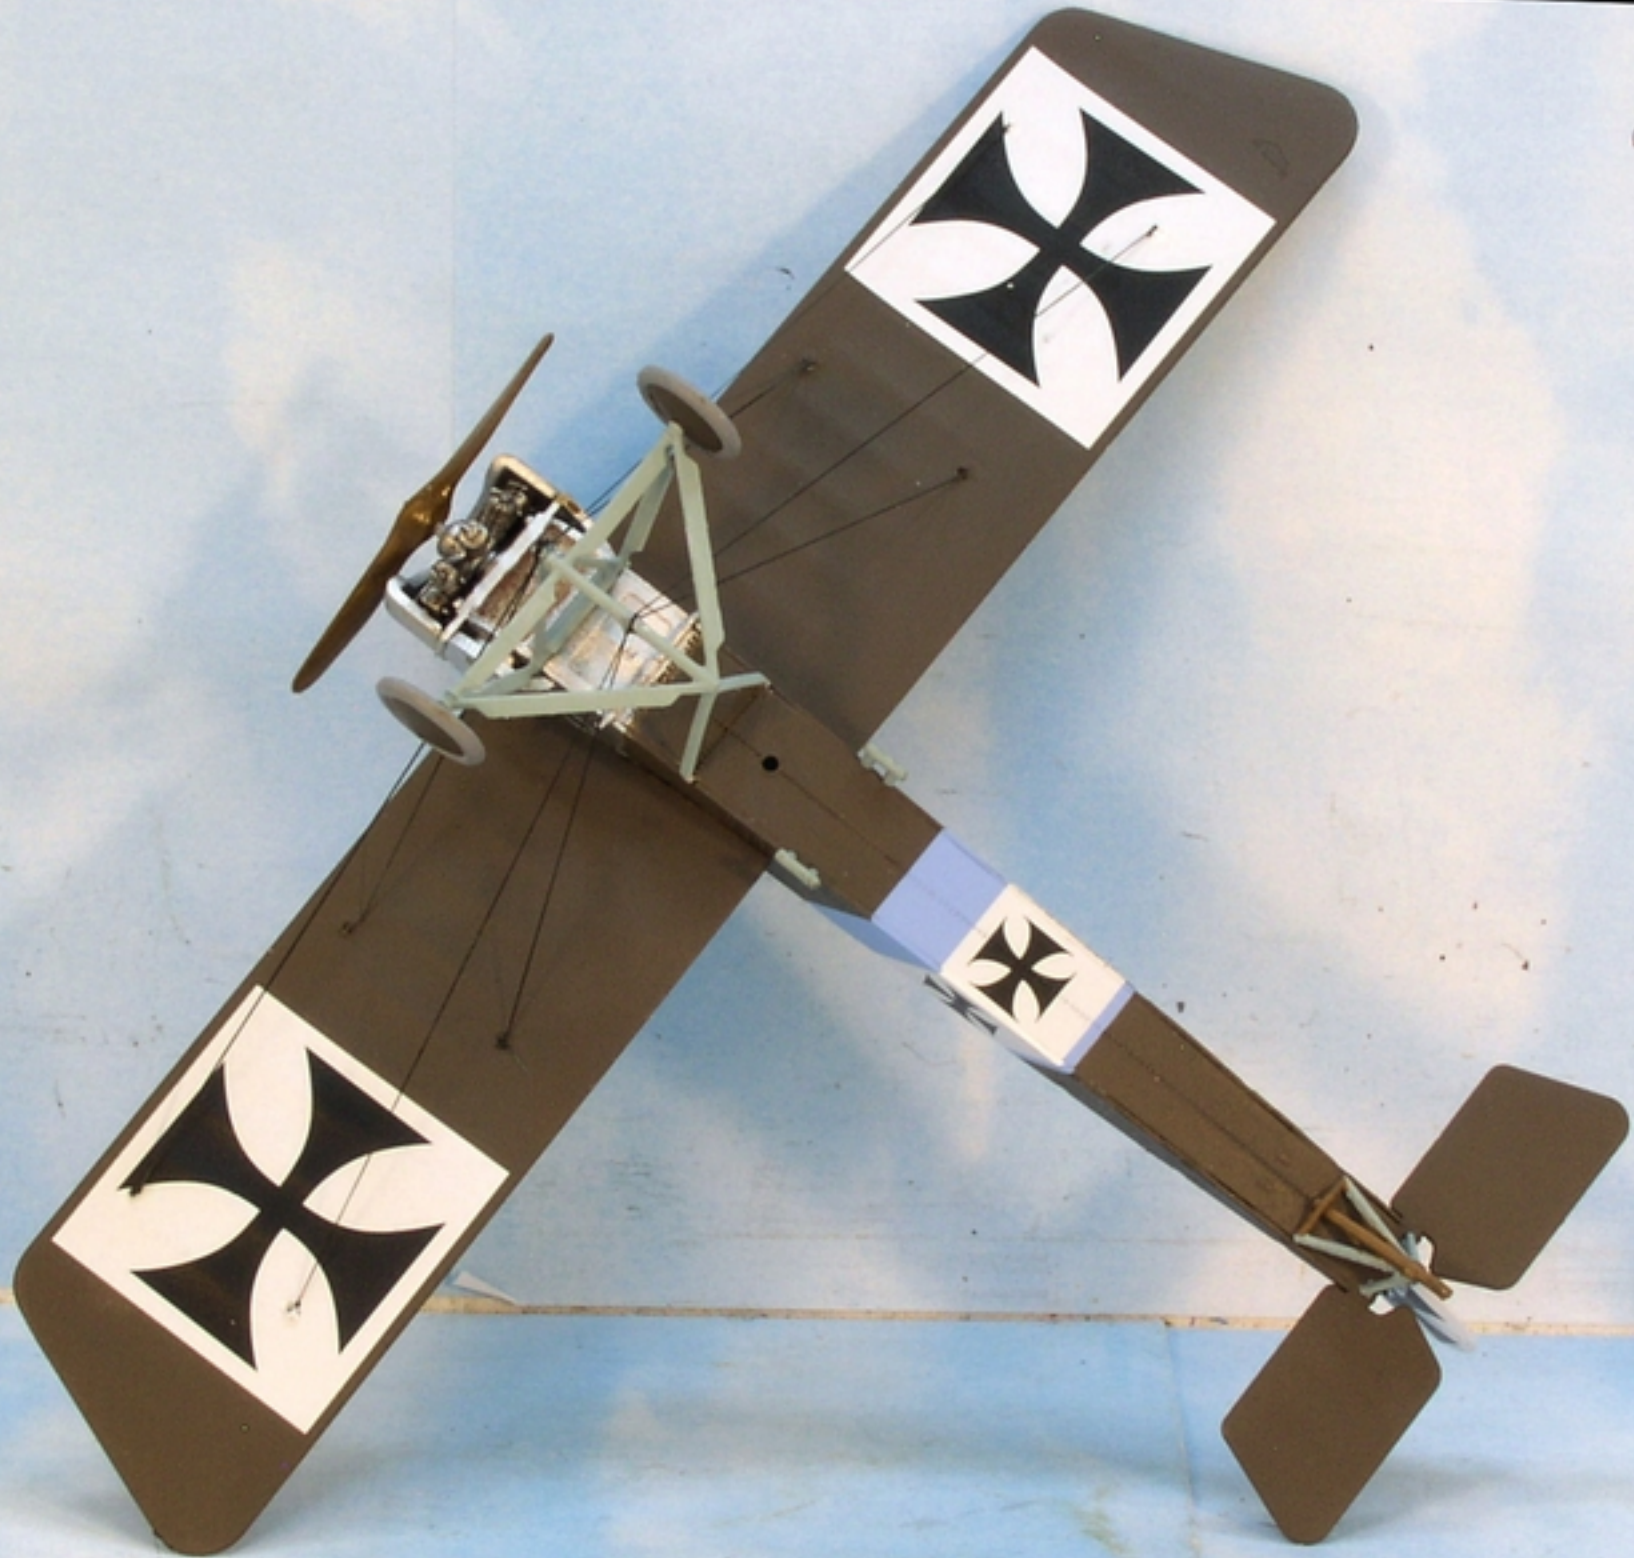

U.S.A.
20122371

5A-95F
SV-4

Hand-painted color chart with the following labels:

- XF-65
FIELD GRASS
- XF-73
56300/
DR. GREEN
- XF-67
NATO GREEN
- Flat Brown
- Ward Dr. L.
- AERO MASTER
US GREEN 2
- Humbrol
HM 30

XE-73
36301
Dr. GARDNER

KE 17

Fok. E.III

ITEM 37017

Sd.Kfz.4/1 PANZERWERFER 42

1/35th SCALE GERMAN SELF-PROPELLED ROCKET LAUNCHER

ドイツ自走ロケット砲 Sd.Kfz.4/1
パンツァーベルファー42型

★VEHICLE PARTS ARE PRODUCT OF ITALERI
●車体パーツはイタリア産です。

During WWII both German and Russian forces made extensive use of rocket launchers. The German Nebelwerfer 41 was a towed carriage with a circular formation; it could fire explosive and smoke rockets to a range of 10,000m, and was used on the Eastern Front from 1941 to 1945. It was developed by the German Army and was the first self-propelled rocket launcher.

depression/elevation range from -12 to +80 degrees, and while it was operated from inside the turret, the loading was done from outside. Twenty rockets could be loaded in the turret.

[Faint, illegible text from the reverse side of the page is visible through the paper.]